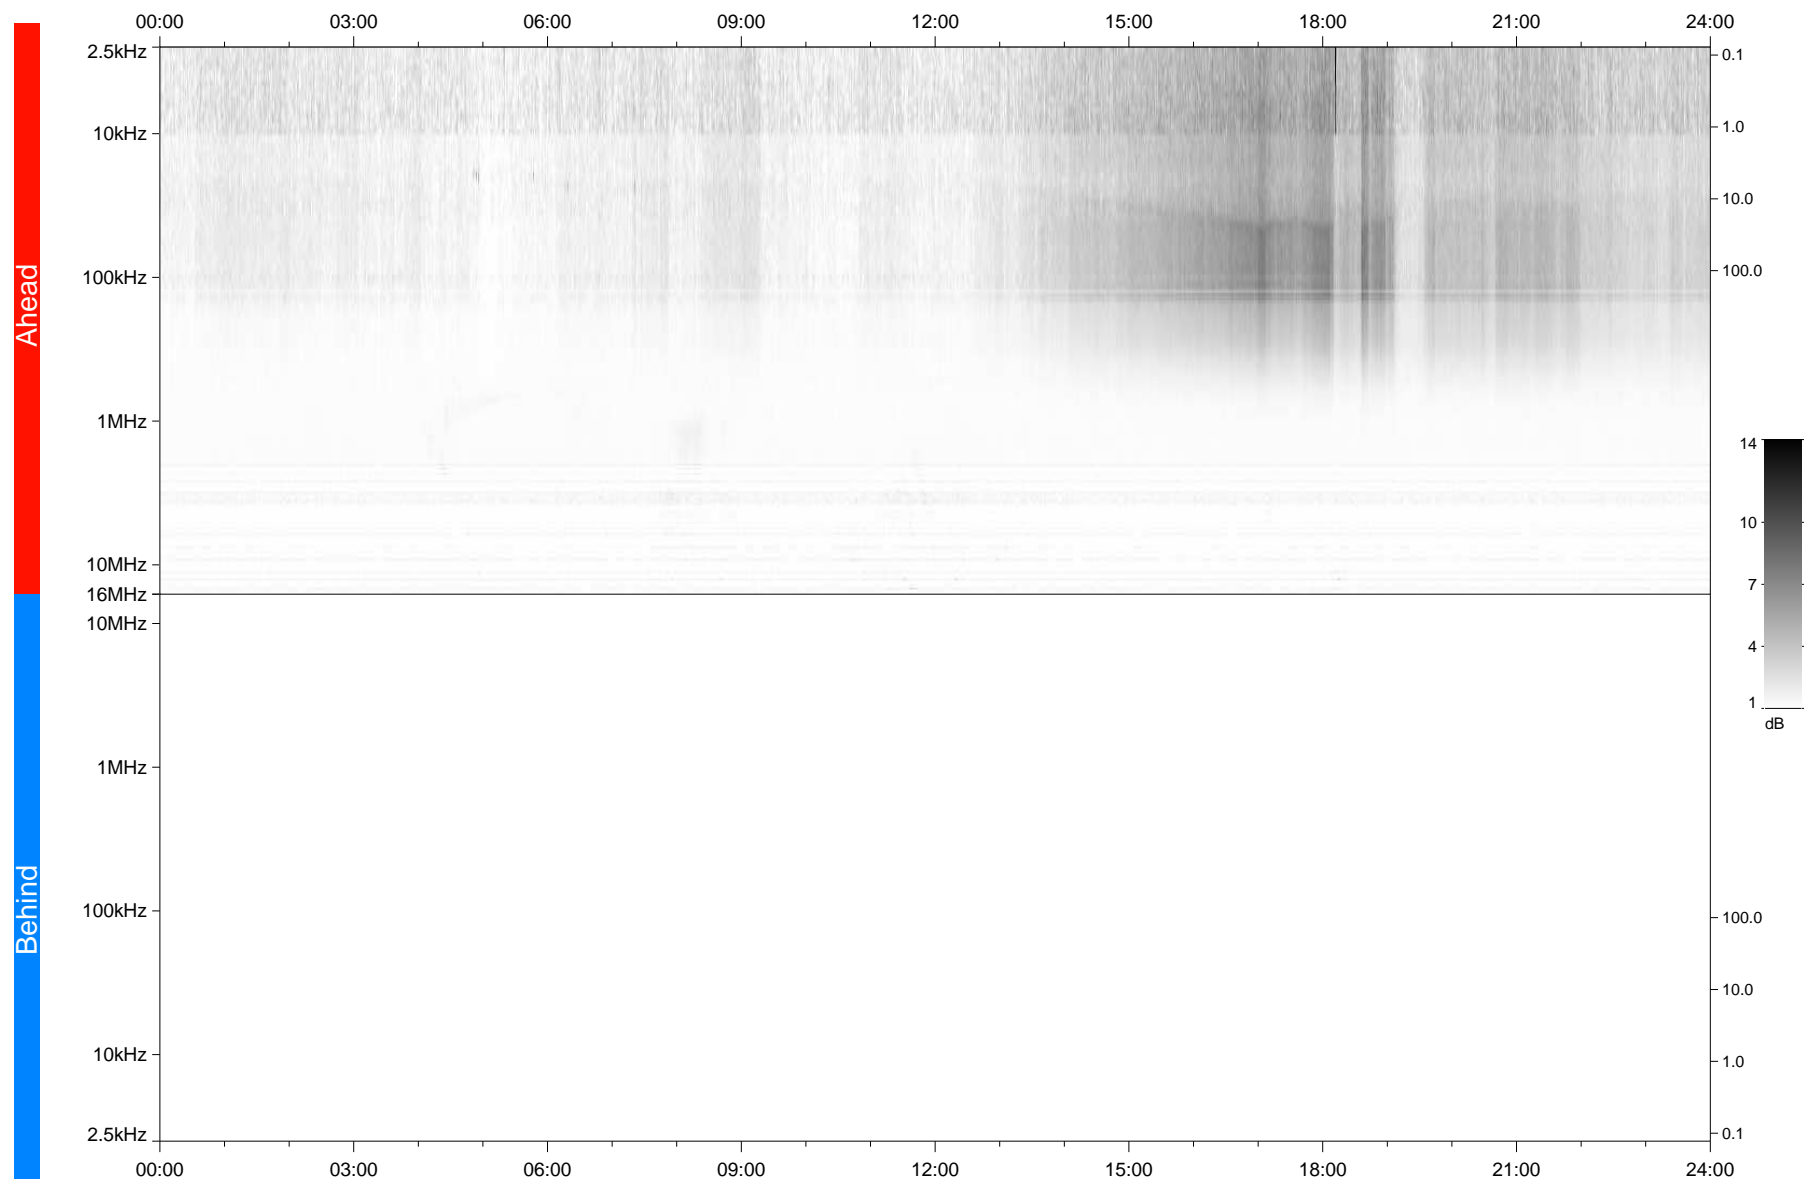

# STEREO/WAVES Daily Summary - 17-Oct-2020 (DOY 291)

Ahead source file: swaves\_ahead\_2020\_291\_1\_05.fin  
Ahead PSE Angle: -60.2°

Behind PSE Angle: 57.8°  
Behind source file: No STEREO-B data

Time (UTC)

file: stereo\_swaves\_daily-summary\_gray\_20201017\_v03  
made by: space.umn.edu on macOS with TDL 8.8.2 on 2022-09-15 17:31:39, with TLib V945 / dynspec V311