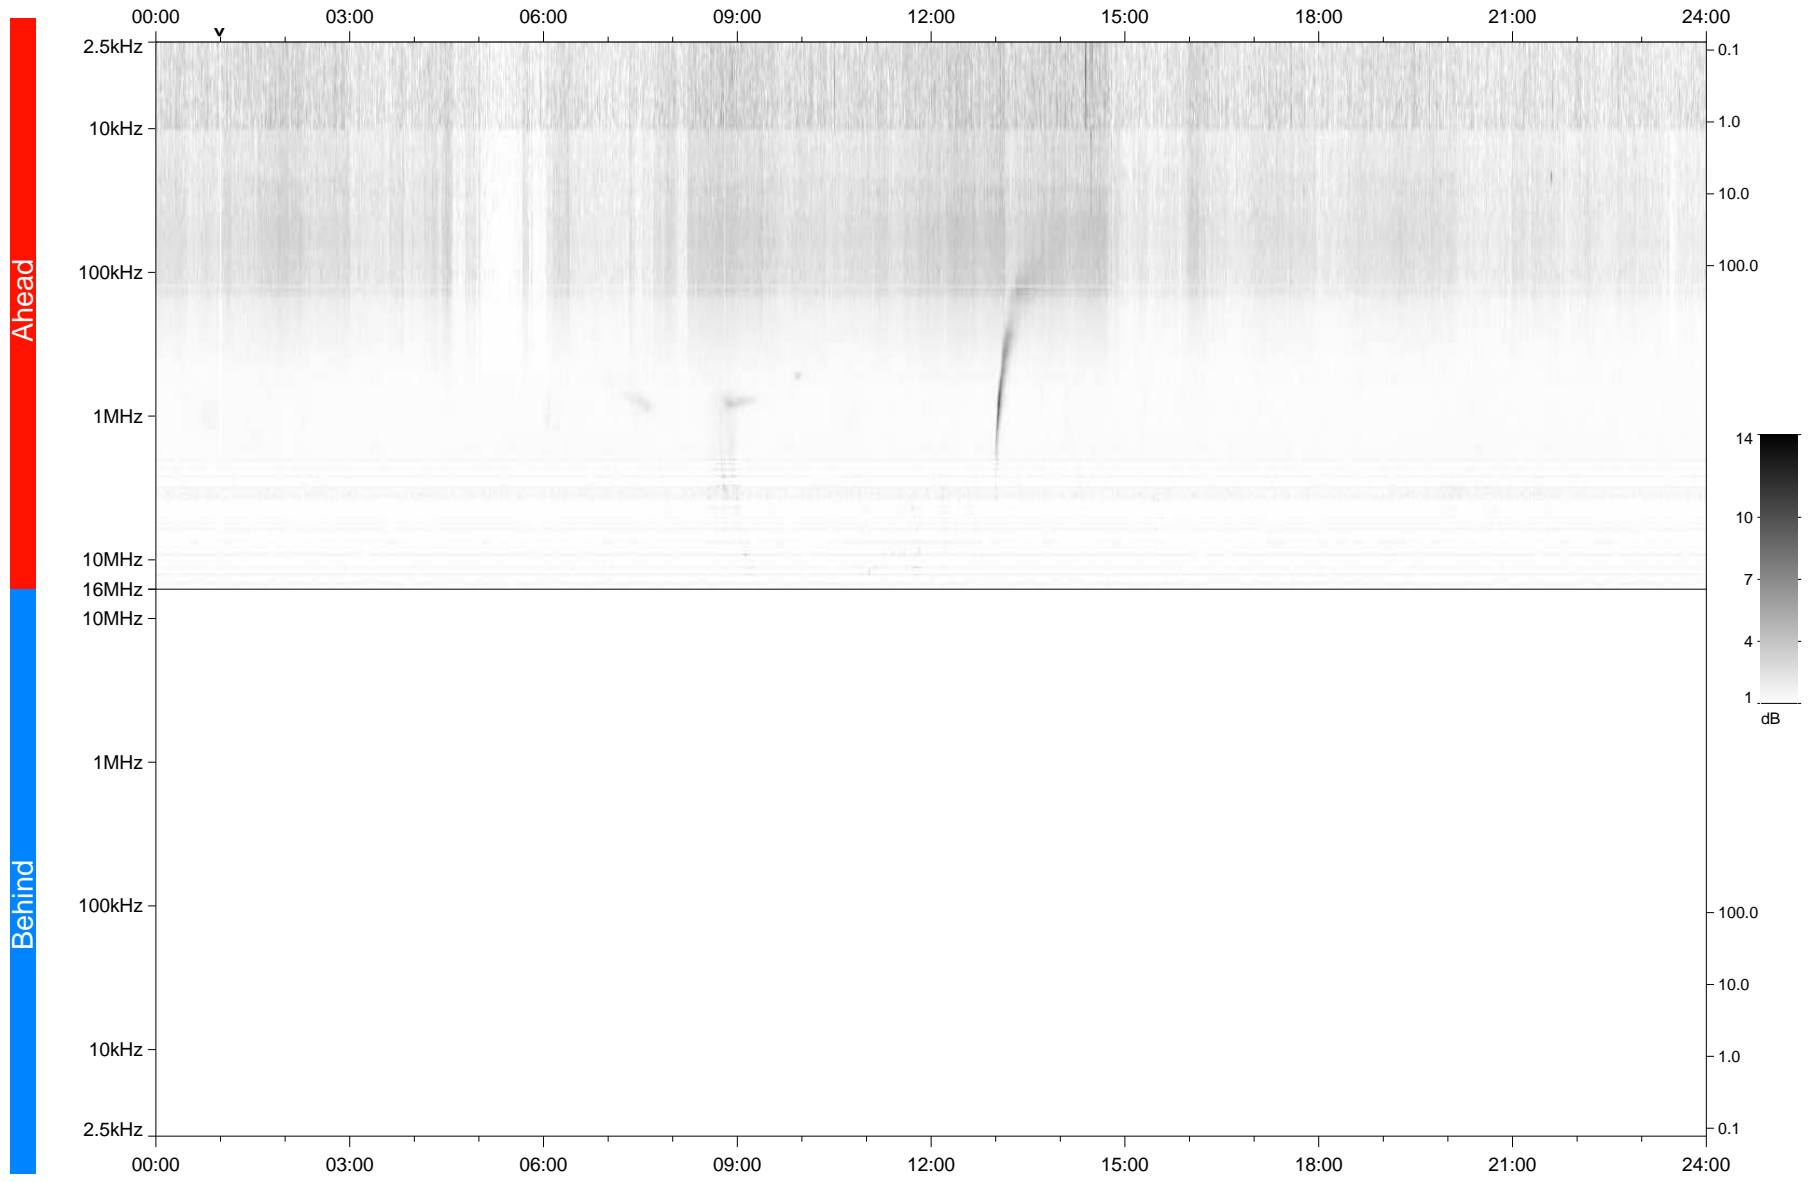

STEREO/WAVES Daily Summary - 16-Oct-2020 (DOY 290)

Ahead source file: swaves_ahead_2020_290_1_05.fin
Ahead PSE Angle: -60.2°

Behind PSE Angle: 57.8°
Behind source file: No STEREO-B data

Time (UTC)

file: stereo_swaves_daily-summary_gray_20201016_v04
made by: space.umn.edu on macOS with TDL 8.8.2 on 2022-10-03 18:31:54, with TLib V945 / dynspec V311