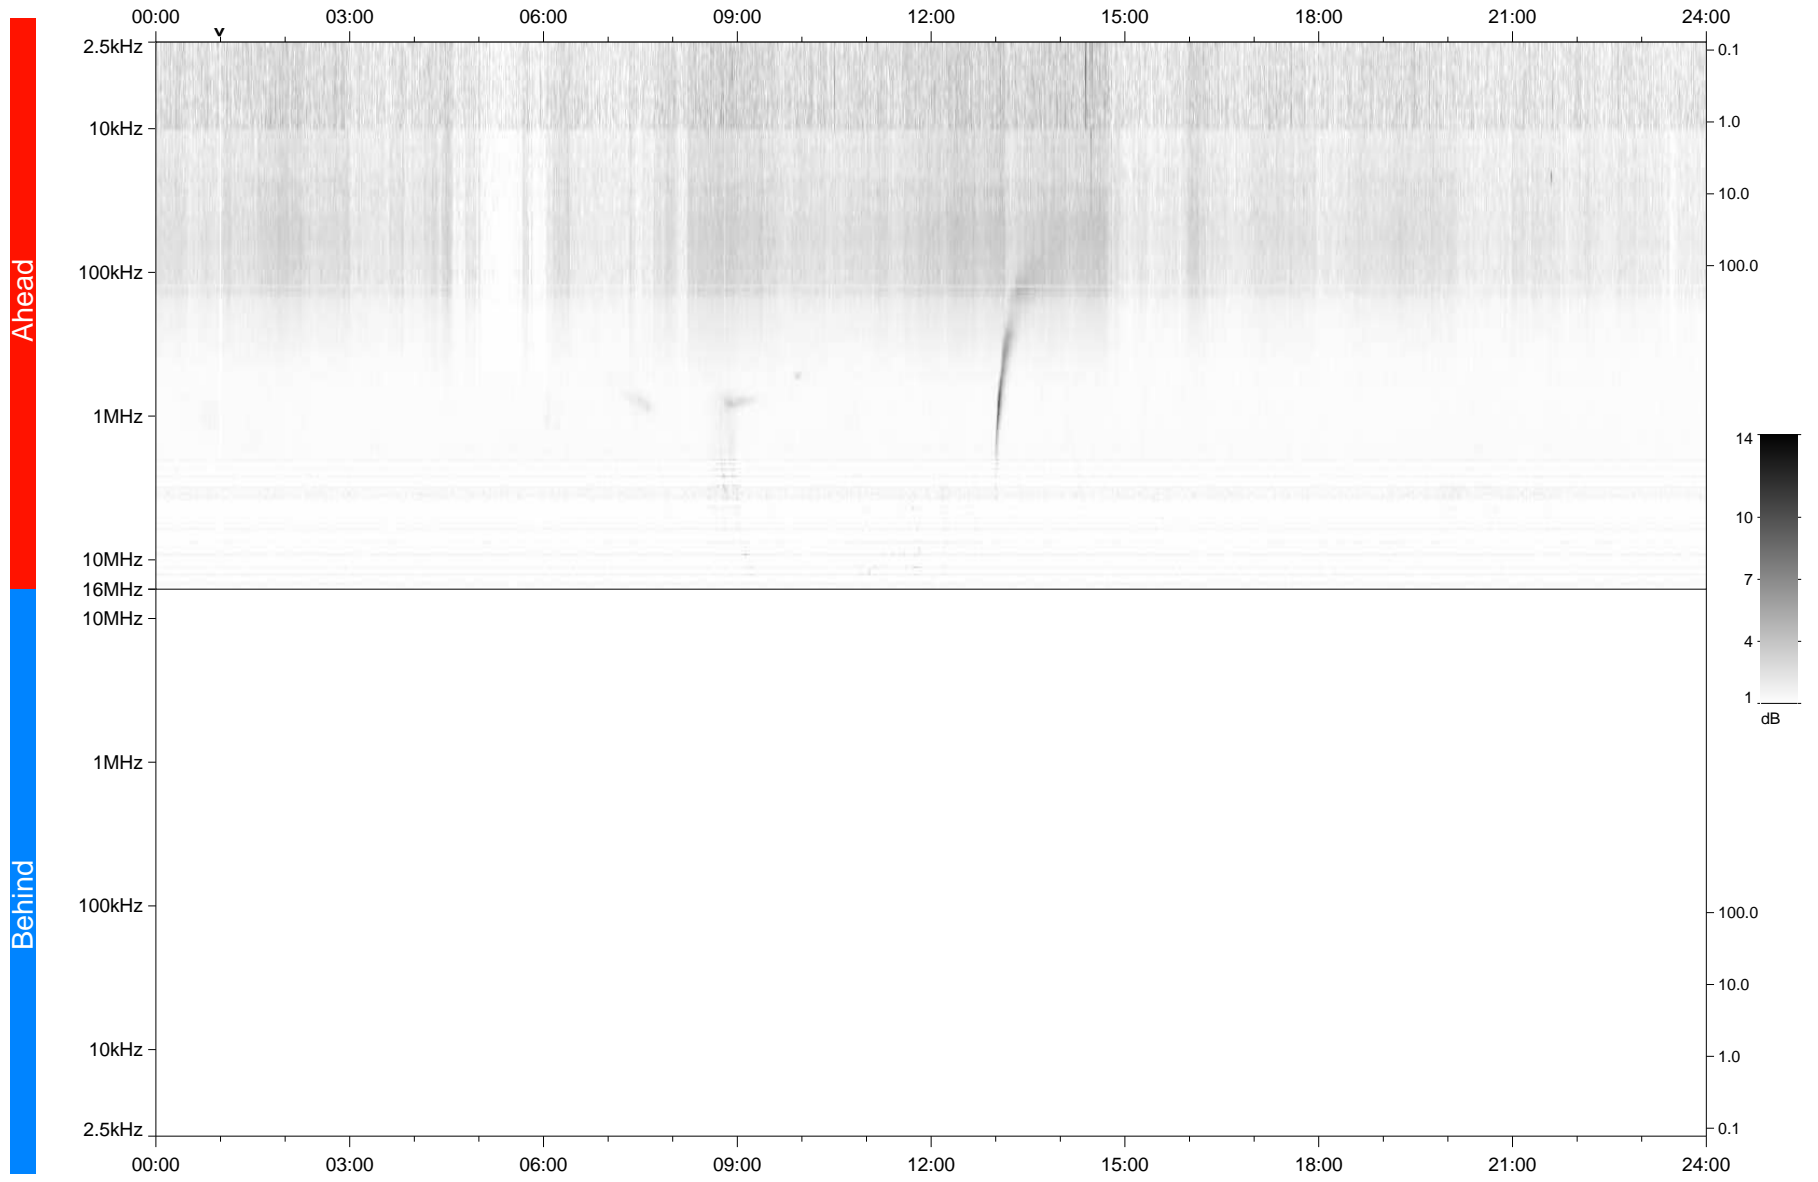

STEREO/WAVES Daily Summary - 16-Oct-2020 (DOY 290)

Ahead source file: swaves_ahead_2020_290_1_05.fin
Ahead PSE Angle: -60.2°

Behind PSE Angle: 57.8°
Behind source file: No STEREO-B data

Time (UTC)

file: stereo_swaves_daily-summary_gray_20201016_v03
made by: space.umn.edu on macOS with TDL 8.8.2 on 2022-09-15 17:30:16, with TLib V945 / dynspec V311