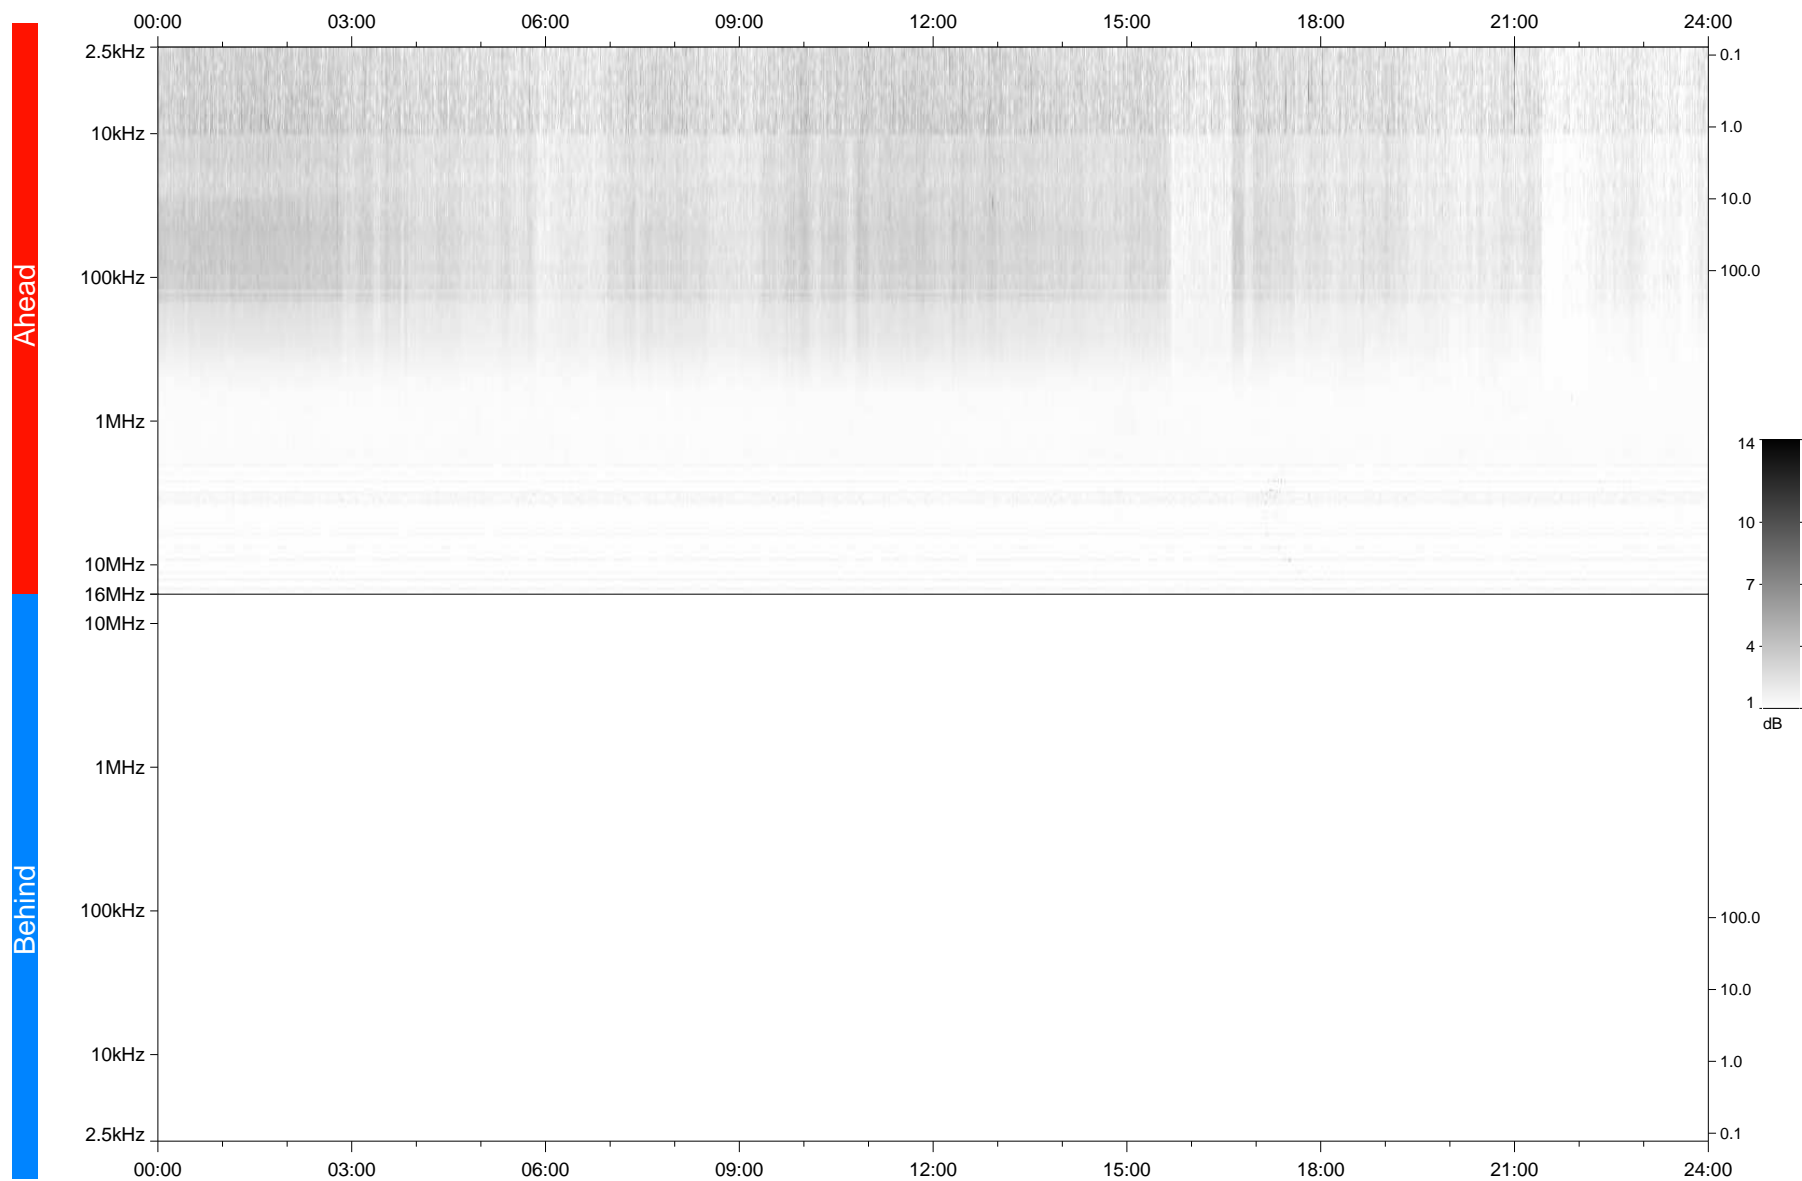

# STEREO/WAVES Daily Summary - 15-Oct-2020 (DOY 289)

Ahead source file: swaves\_ahead\_2020\_289\_1\_05.fin  
Ahead PSE Angle: -60.3°

Behind PSE Angle: 57.8°  
Behind source file: No STEREO-B data

Time (UTC)

file: stereo\_swaves\_daily-summary\_gray\_20201015\_v04  
made by: space.umn.edu on macOS with IDL 8.8.2 on 2022-10-03 18:30:24, with TLib V945 / dynspec V311