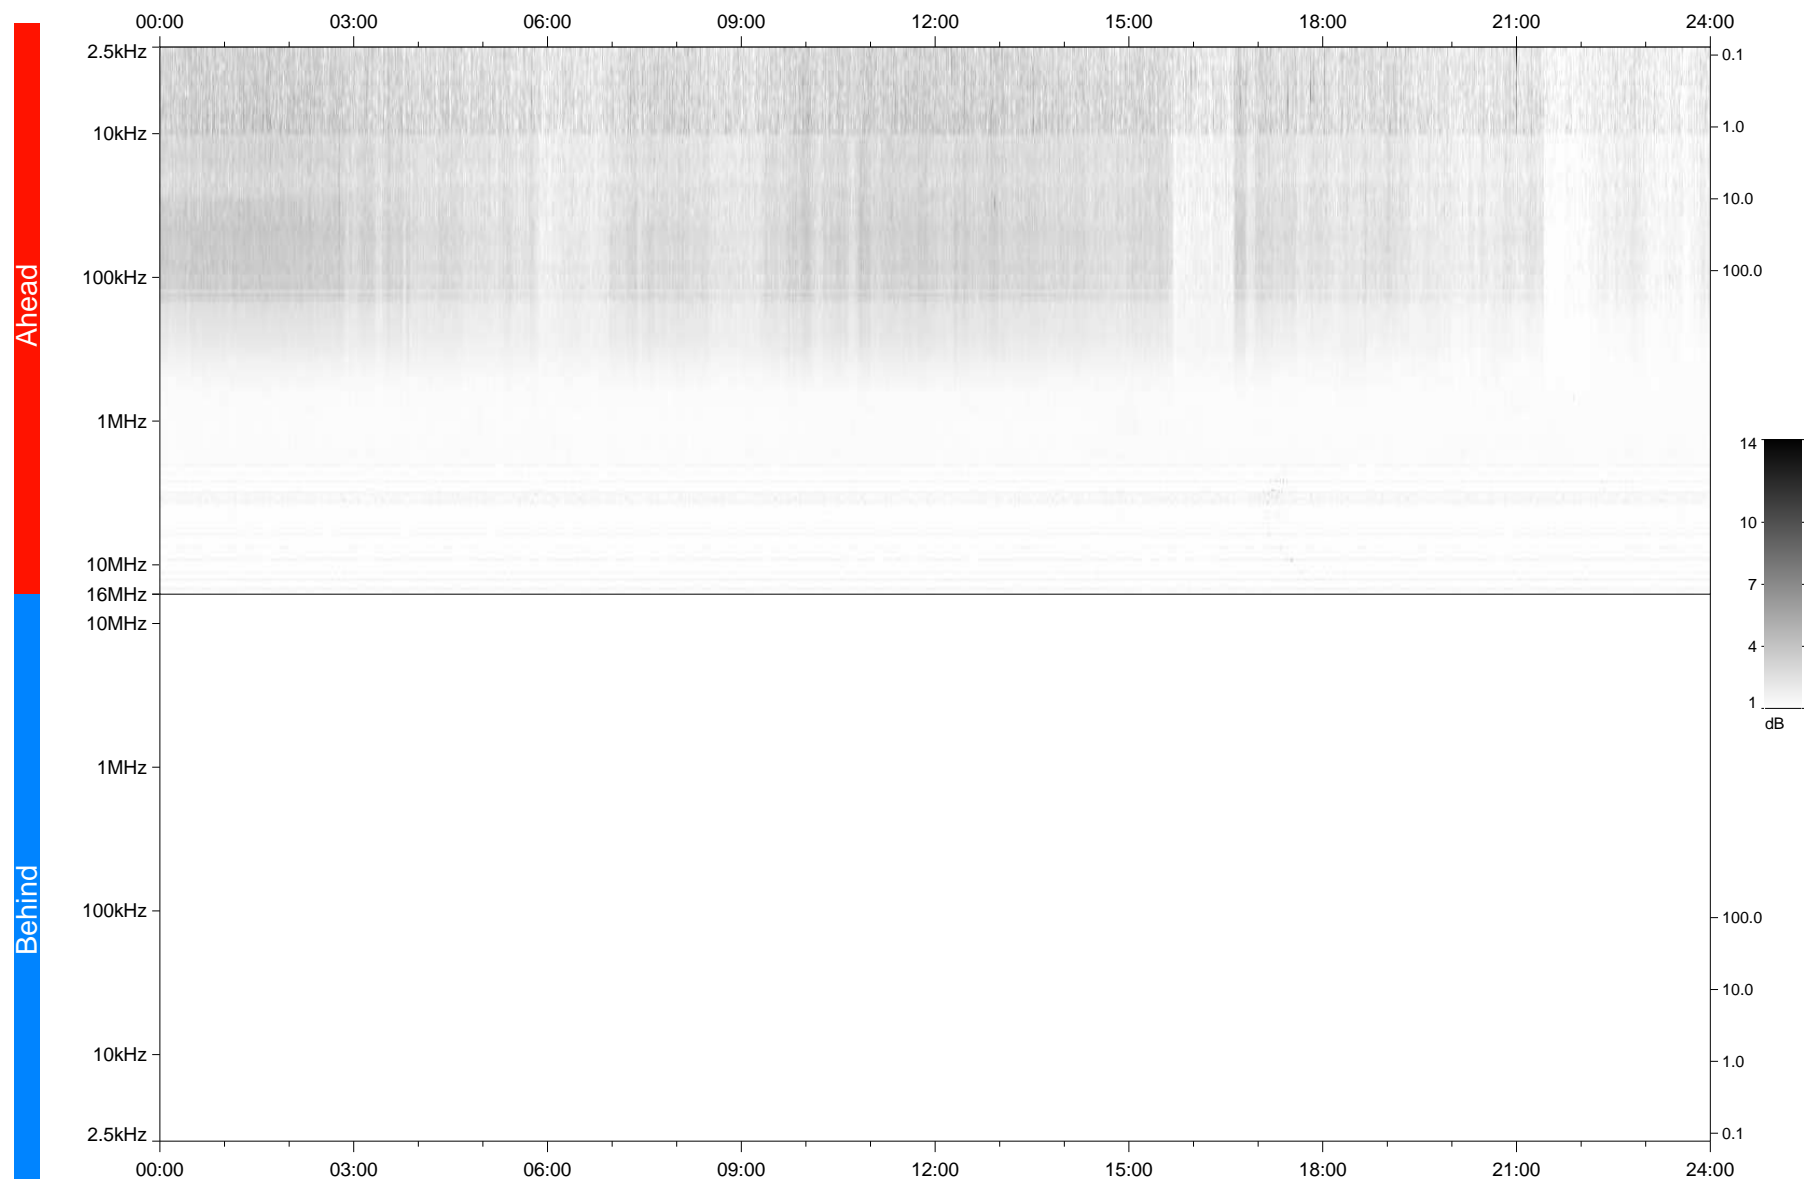

STEREO/WAVES Daily Summary - 15-Oct-2020 (DOY 289)

Ahead source file: swaves_ahead_2020_289_1_05.fin
Ahead PSE Angle: -60.3°

Behind PSE Angle: 57.8°
Behind source file: No STEREO-B data

Time (UTC)

file: stereo_swaves_daily-summary_gray_20201015_v03
made by: space.umn.edu on macOS with TDL 8.8.2 on 2022-09-15 17:28:55, with TLib V945 / dynspec V311