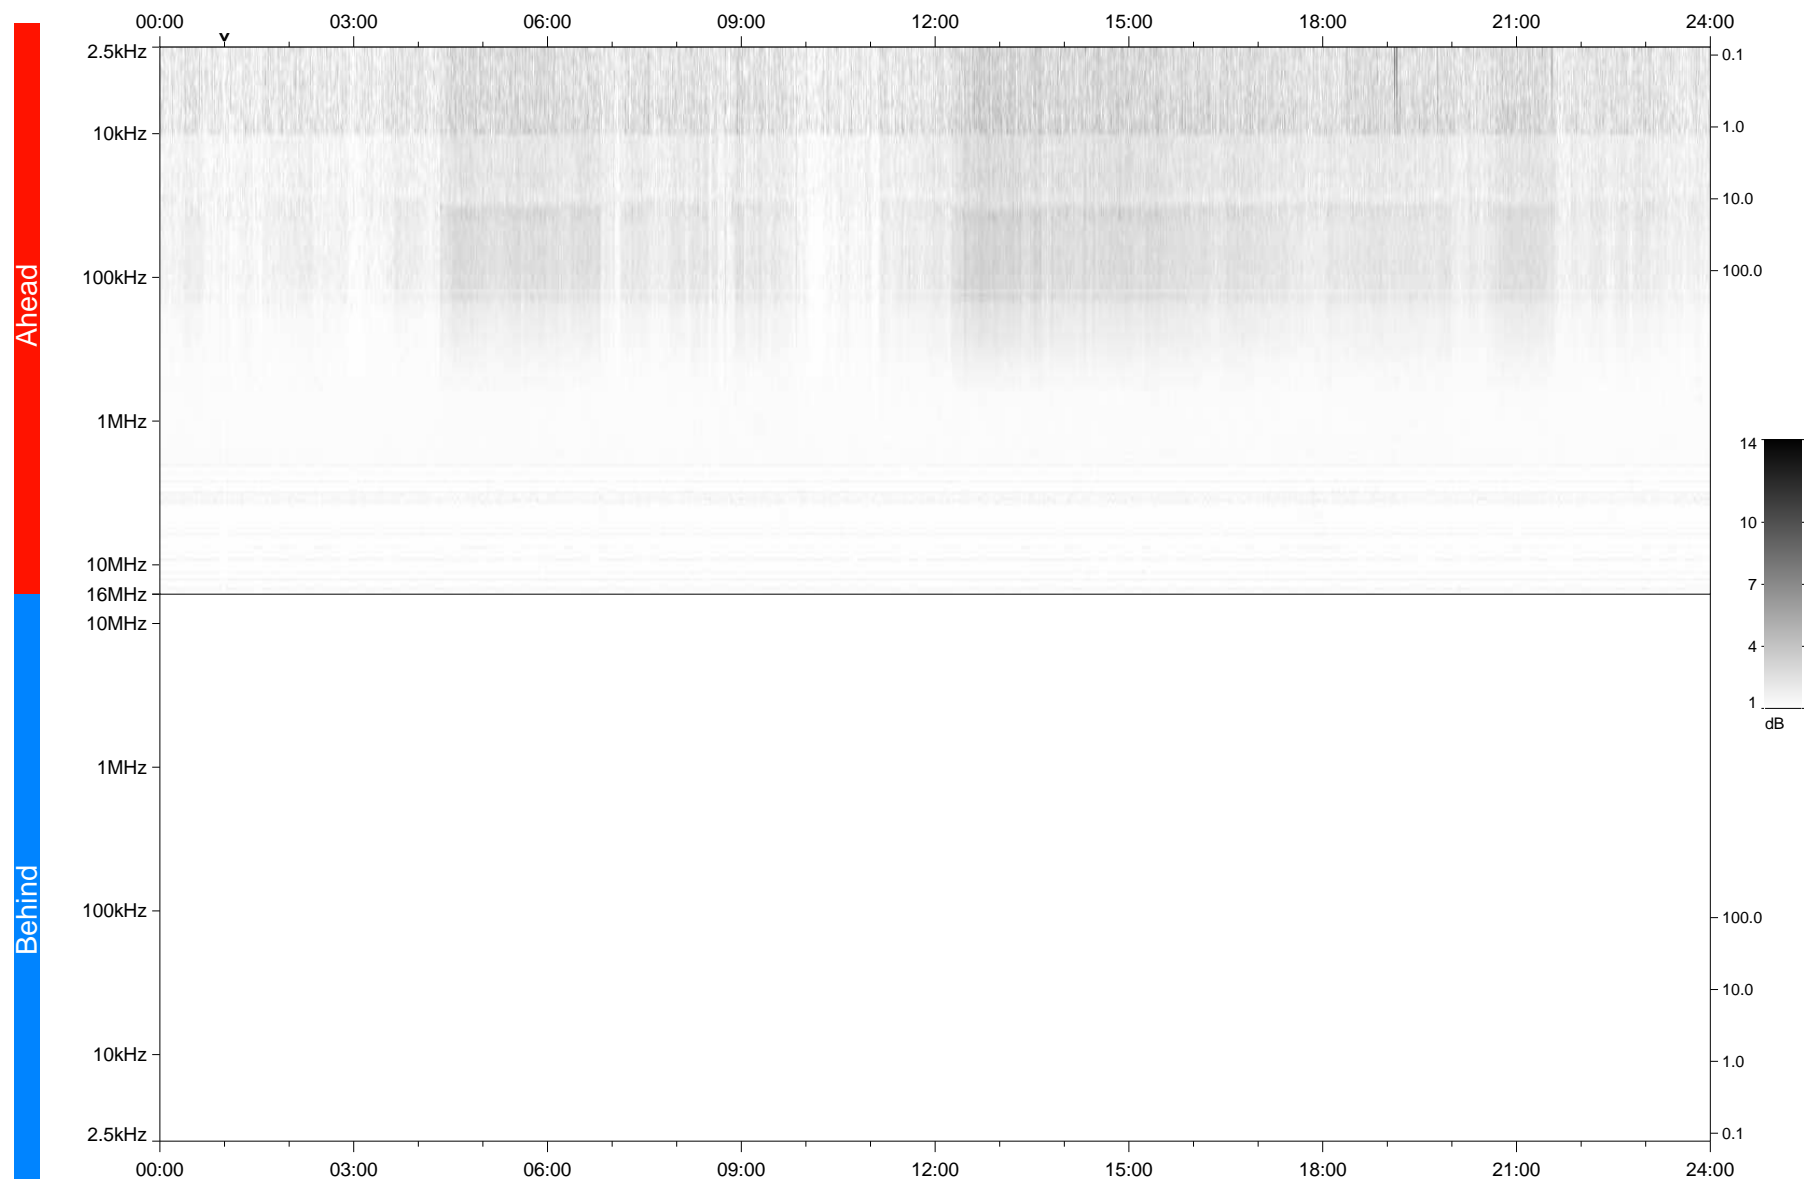

# STEREO/WAVES Daily Summary - 14-Oct-2020 (DOY 288)

Ahead source file: swaves\_ahead\_2020\_288\_1\_05.fin  
Ahead PSE Angle: -60.3°

Behind PSE Angle: 57.8°  
Behind source file: No STEREO-B data

Time (UTC)

file: stereo\_swaves\_daily-summary\_gray\_20201014\_v03  
made by: space.umn.edu on macOS with TDL 8.8.2 on 2022-09-15 17:27:33, with TLib V945 / dynspec V311