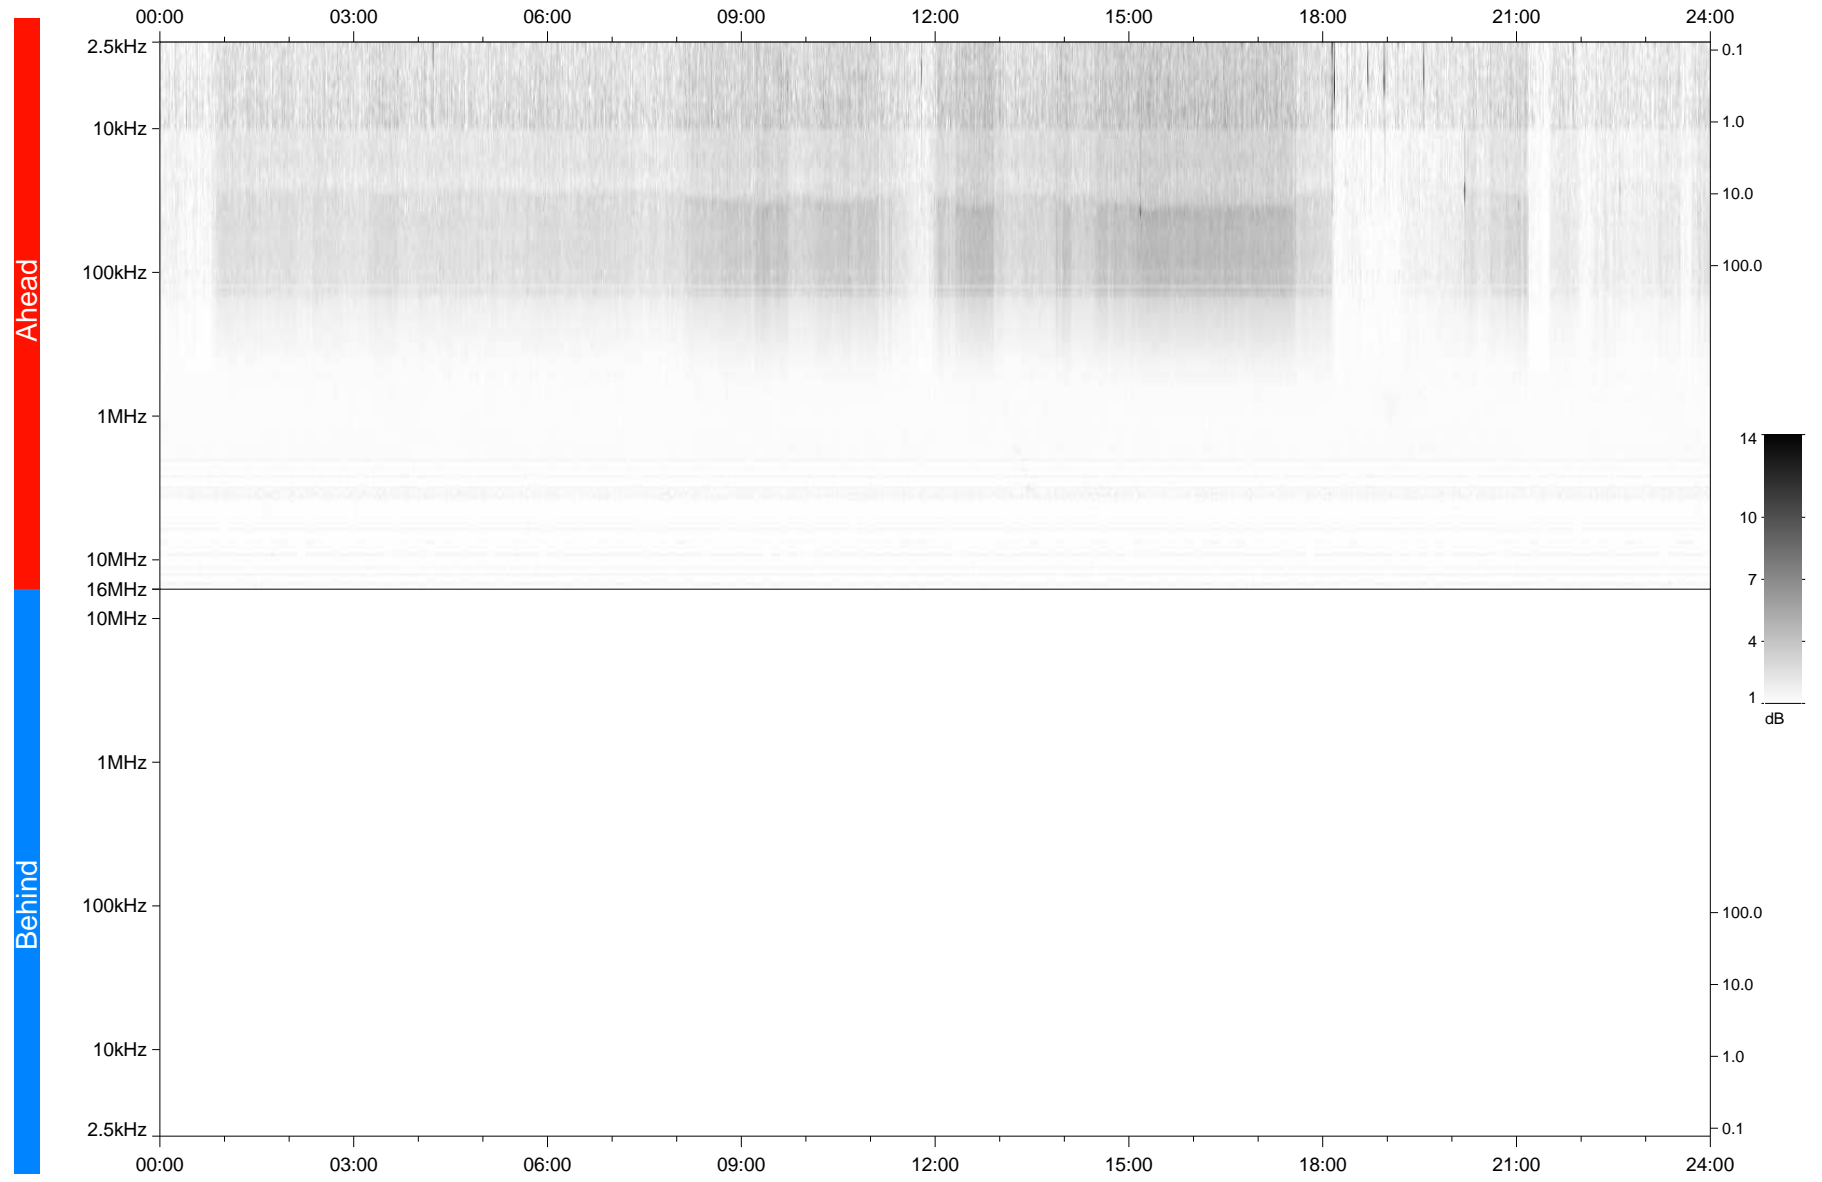

STEREO/WAVES Daily Summary - 13-Oct-2020 (DOY 287)

Ahead source file: swaves_ahead_2020_287_1_05.fin
Ahead PSE Angle: -60.4°

Behind PSE Angle: 57.8°
Behind source file: No STEREO-B data

Time (UTC)

file: stereo_swaves_daily-summary_gray_20201013_v04
made by: space.umn.edu on macOS with TDL 8.8.2 on 2022-10-03 18:27:12, with Tlib V945 / dynspec V311