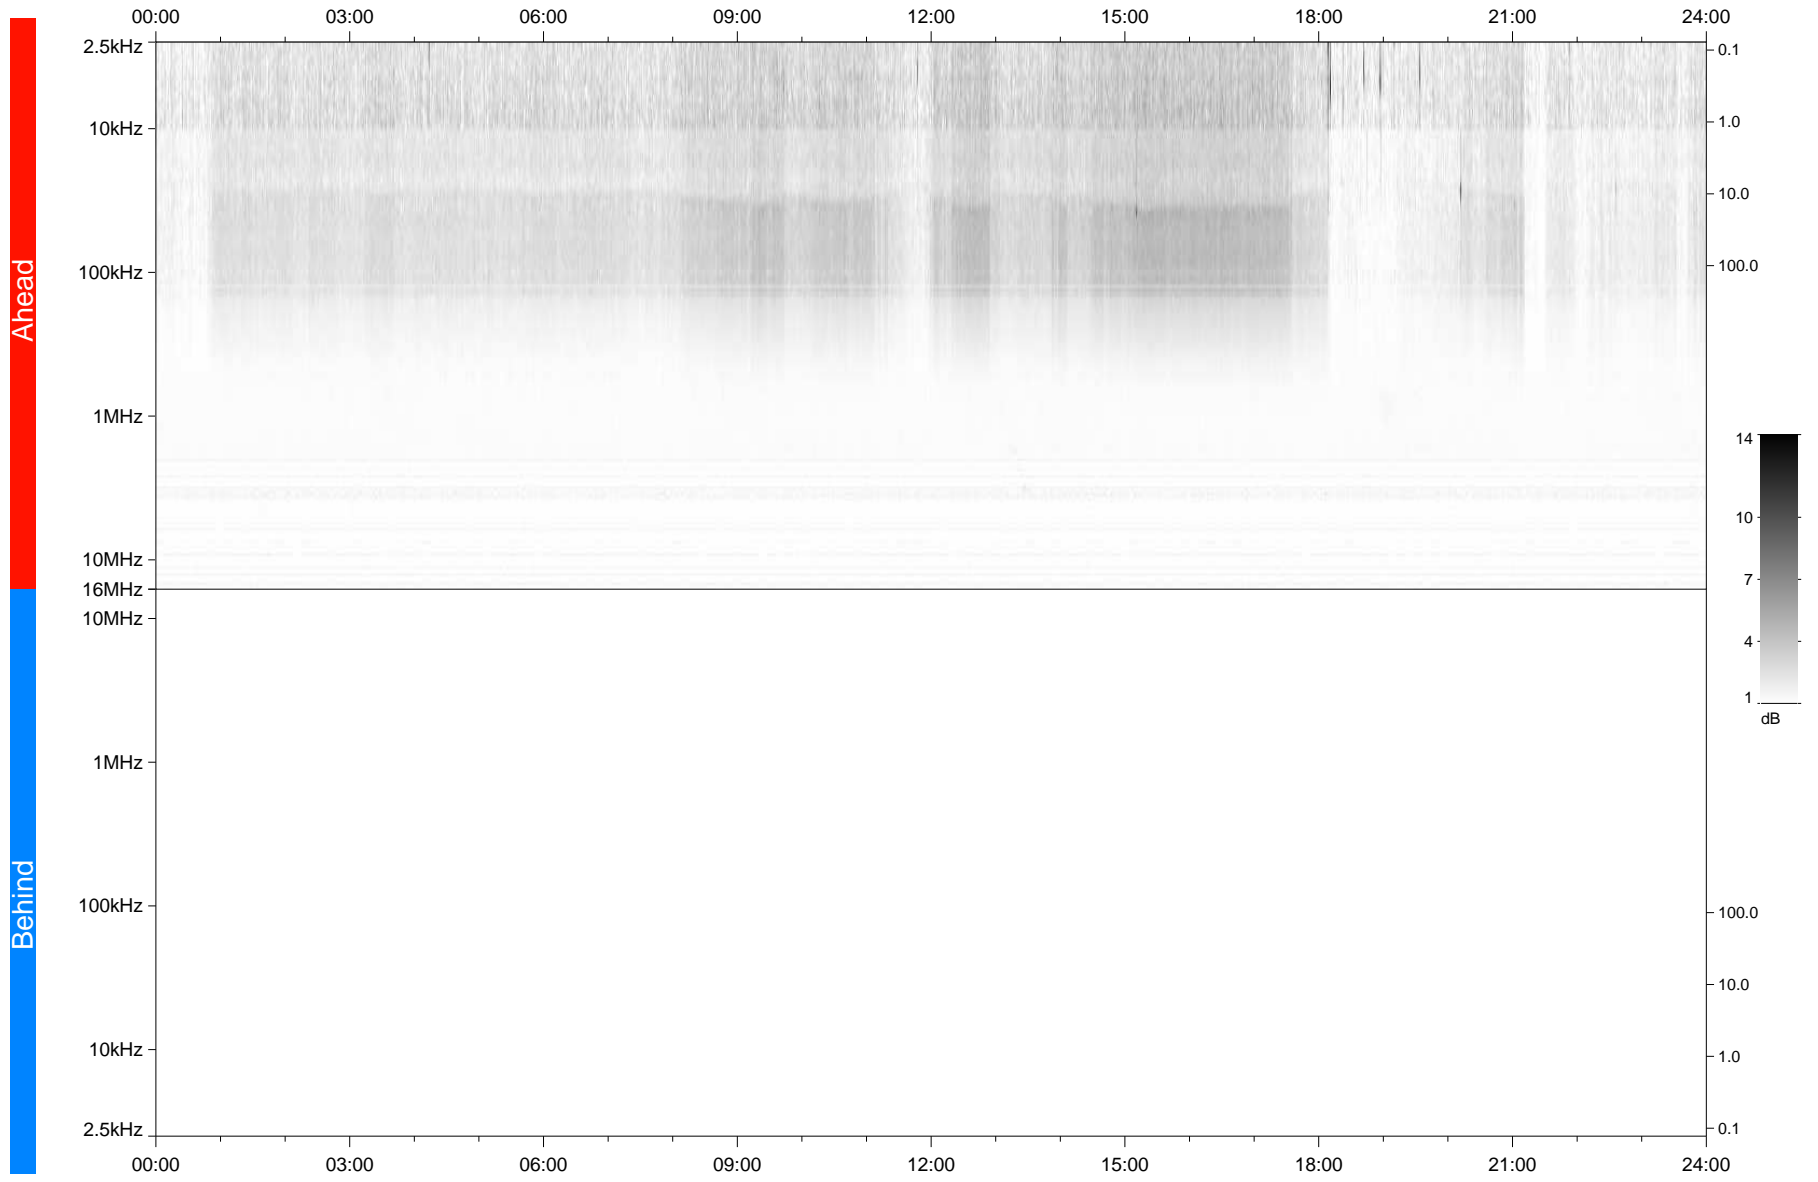

STEREO/WAVES Daily Summary - 13-Oct-2020 (DOY 287)

Ahead source file: swaves_ahead_2020_287_1_05.fin
Ahead PSE Angle: -60.4°

Behind PSE Angle: 57.8°
Behind source file: No STEREO-B data

Time (UTC)

file: stereo_swaves_daily-summary_gray_20201013_v03
made by: space.umn.edu on macOS with IDL 8.8.2 on 2022-09-15 17:26:11, with TLib V945 / dynspec V311