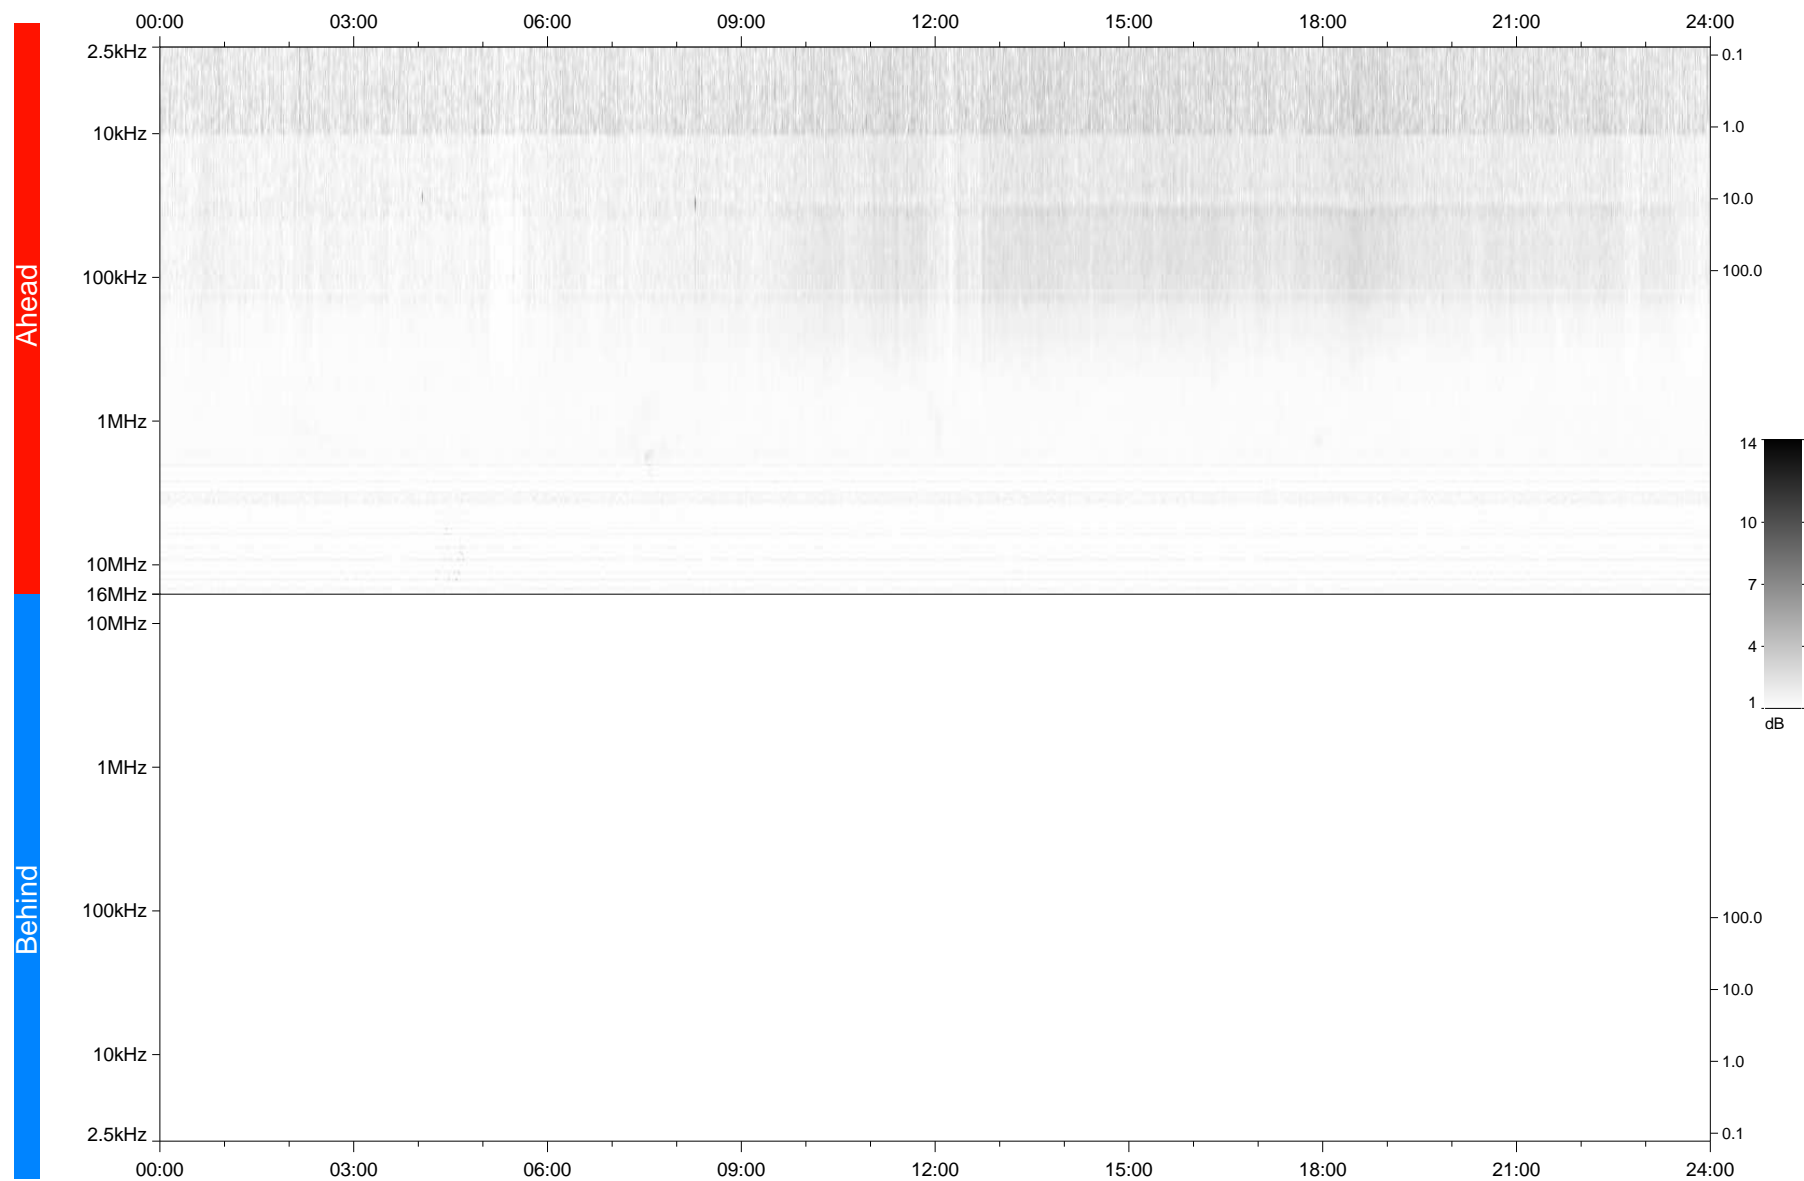

# STEREO/WAVES Daily Summary - 11-Oct-2020 (DOY 285)

Ahead source file: swaves\_ahead\_2020\_285\_1\_05.fin  
Ahead PSE Angle: -60.5°

Behind PSE Angle: 57.9°  
Behind source file: No STEREO-B data

Time (UTC)

file: stereo\_swaves\_daily-summary\_gray\_20201011\_v04  
made by: space.umn.edu on macOS with IDL 8.8.2 on 2022-10-03 18:24:10, with TMLib V945 / dynspec V311