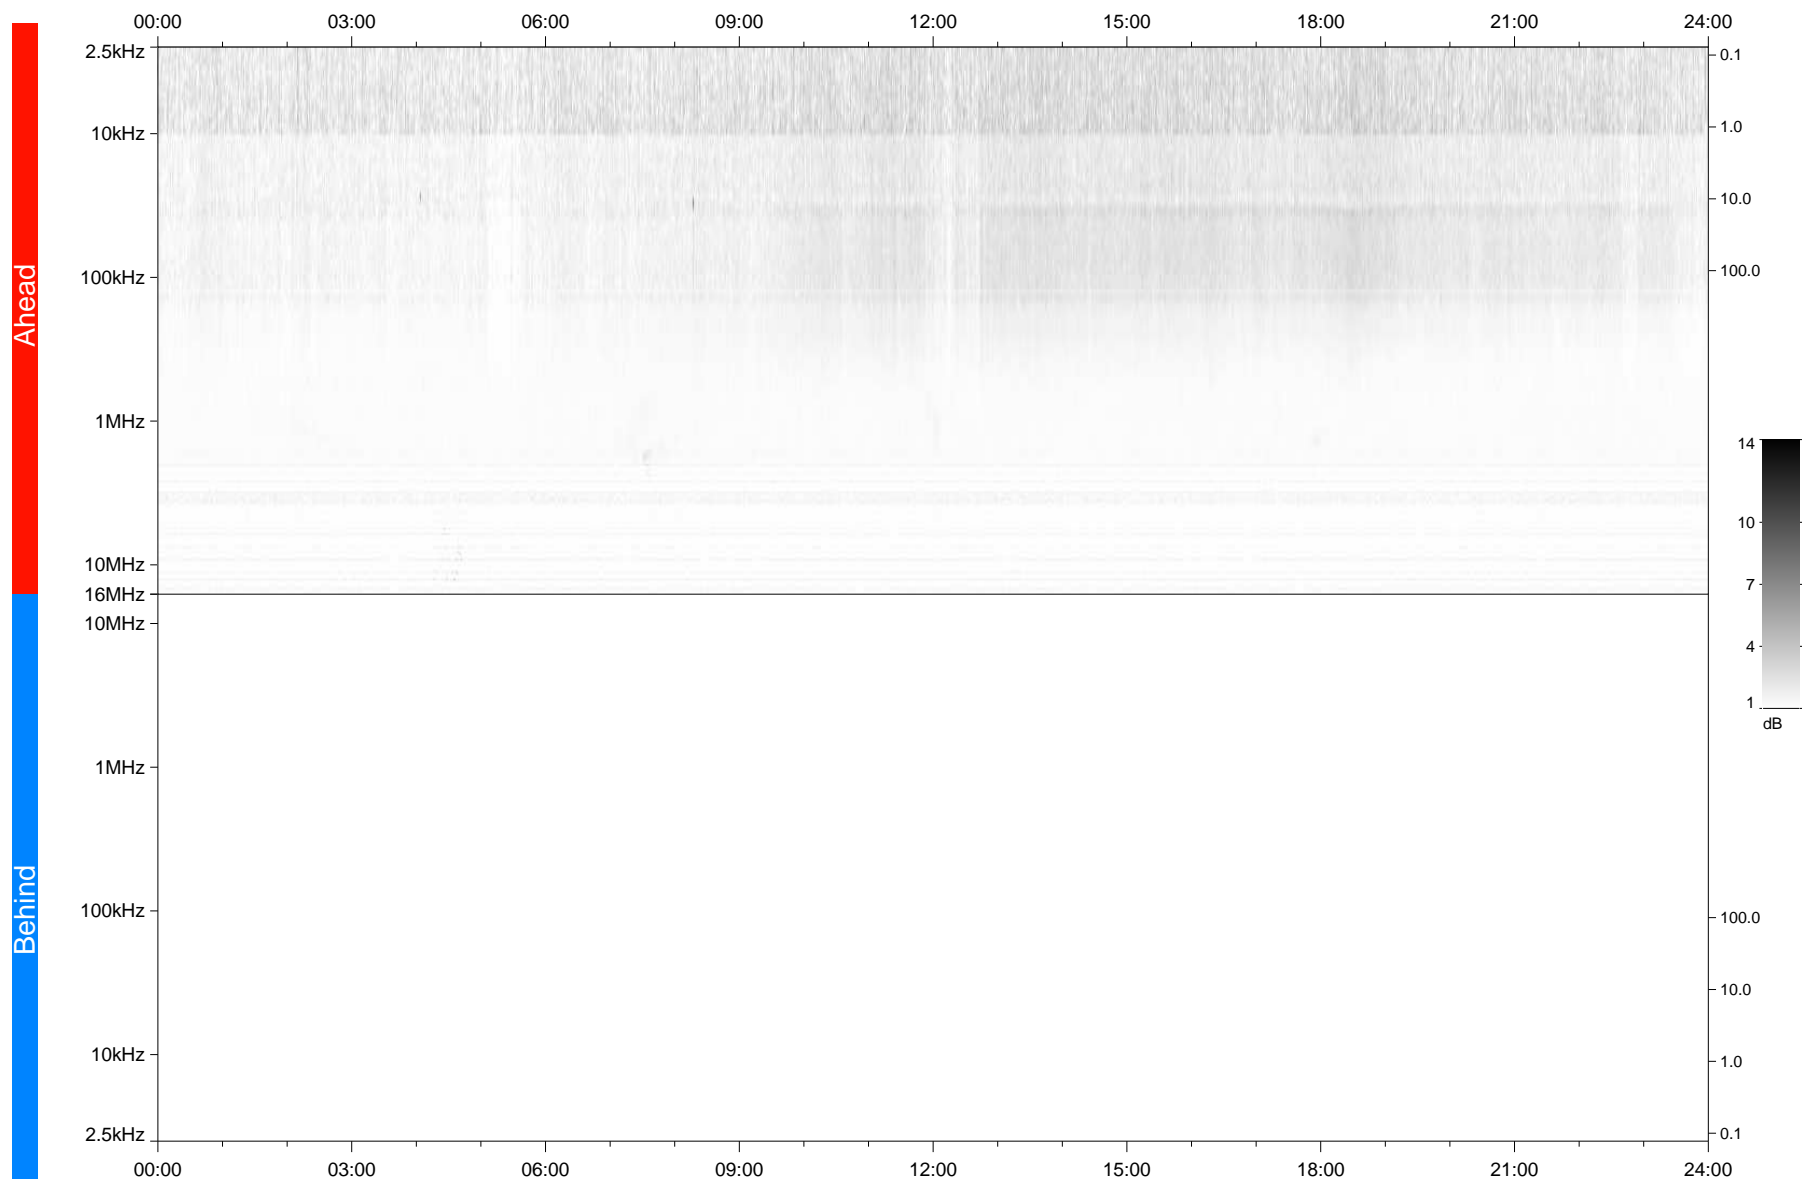

STEREO/WAVES Daily Summary - 11-Oct-2020 (DOY 285)

Ahead source file: swaves_ahead_2020_285_1_05.fin
Ahead PSE Angle: -60.5°

Behind PSE Angle: 57.9°
Behind source file: No STEREO-B data

Time (UTC)

file: stereo_swaves_daily-summary_gray_20201011_v03
made by: space.umn.edu on macOS with TDL 8.8.2 on 2022-09-15 17:23:27, with TMLib V945 / dynspec V311