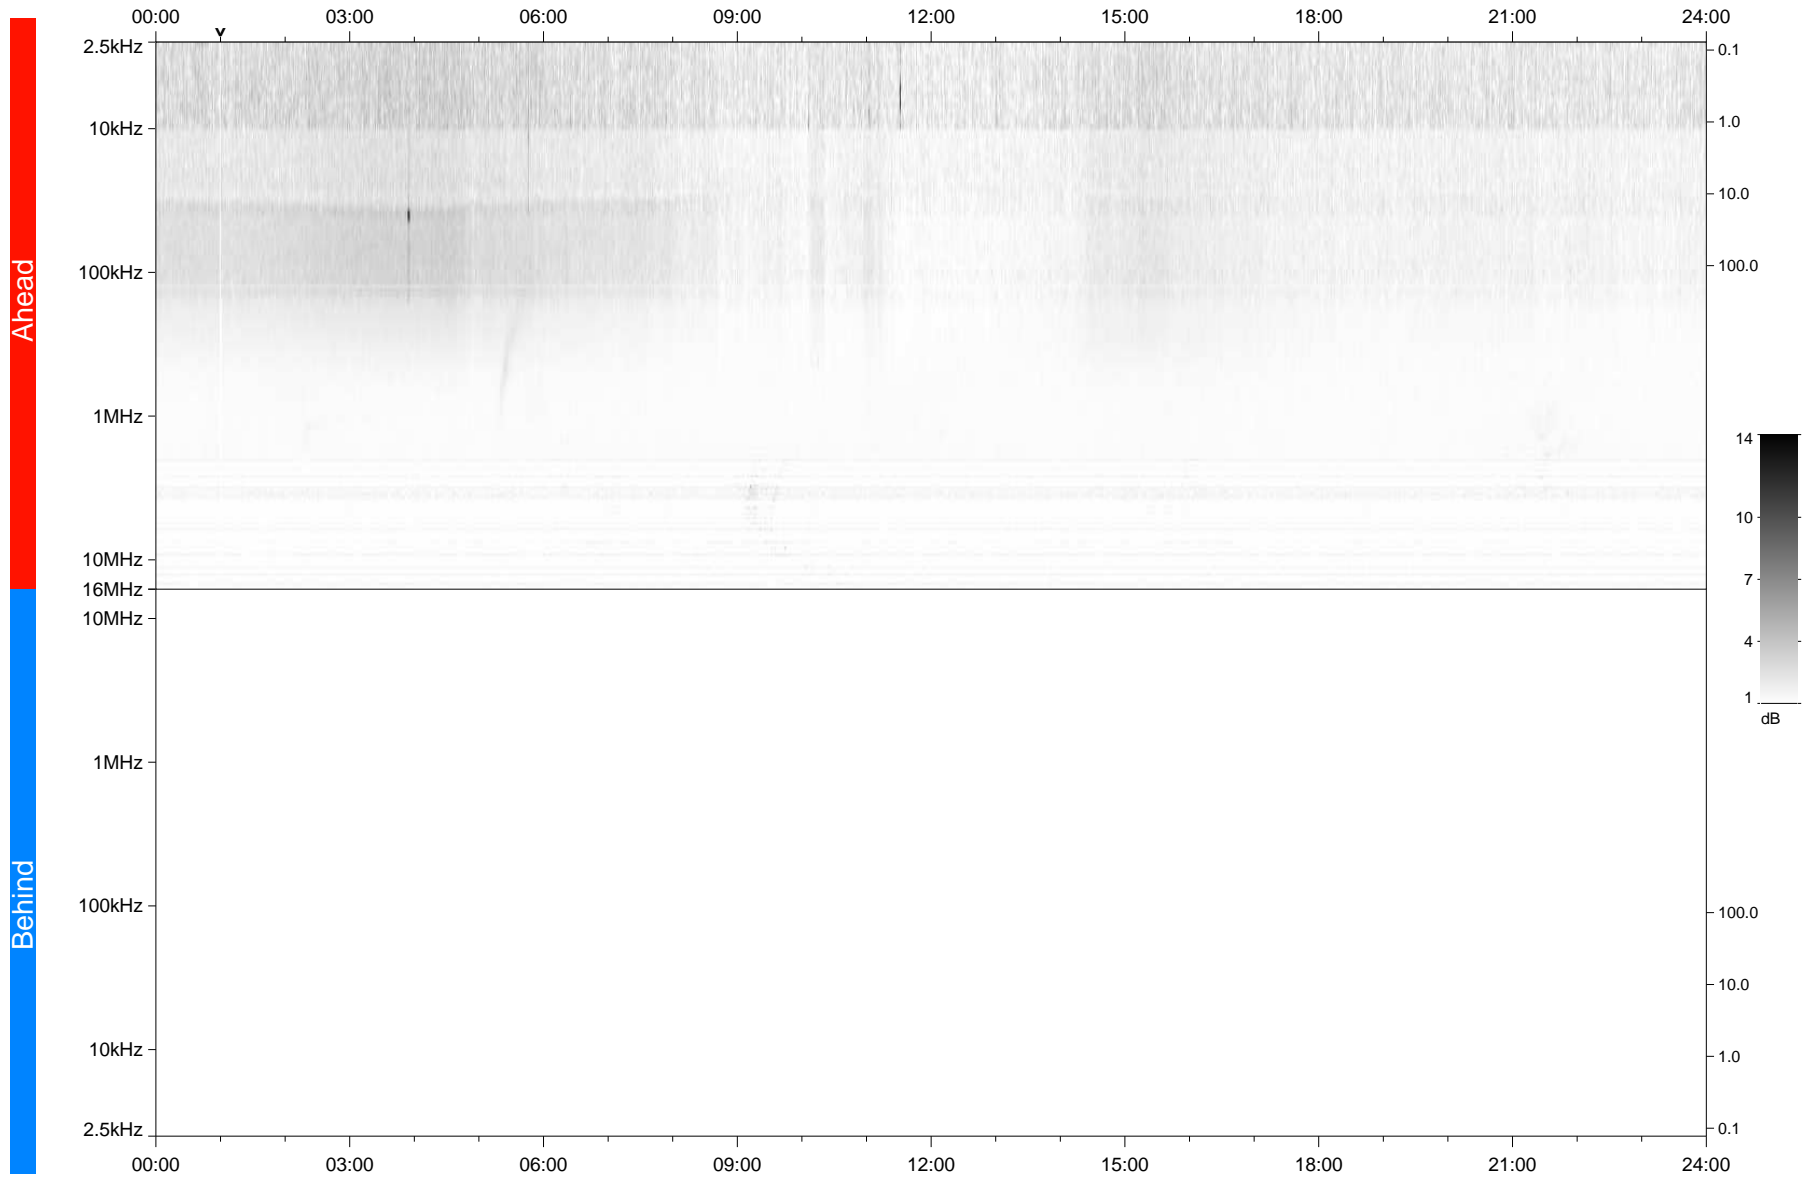

STEREO/WAVES Daily Summary - 10-Oct-2020 (DOY 284)

Ahead source file: swaves_ahead_2020_284_1_05.fin
Ahead PSE Angle: -60.6°

Behind PSE Angle: 57.9°
Behind source file: No STEREO-B data

Time (UTC)

file: stereo_swaves_daily-summary_gray_20201010_v04
made by: space.umn.edu on macOS with TDL 8.8.2 on 2022-10-03 18:22:41, with TLib V945 / dynspec V311