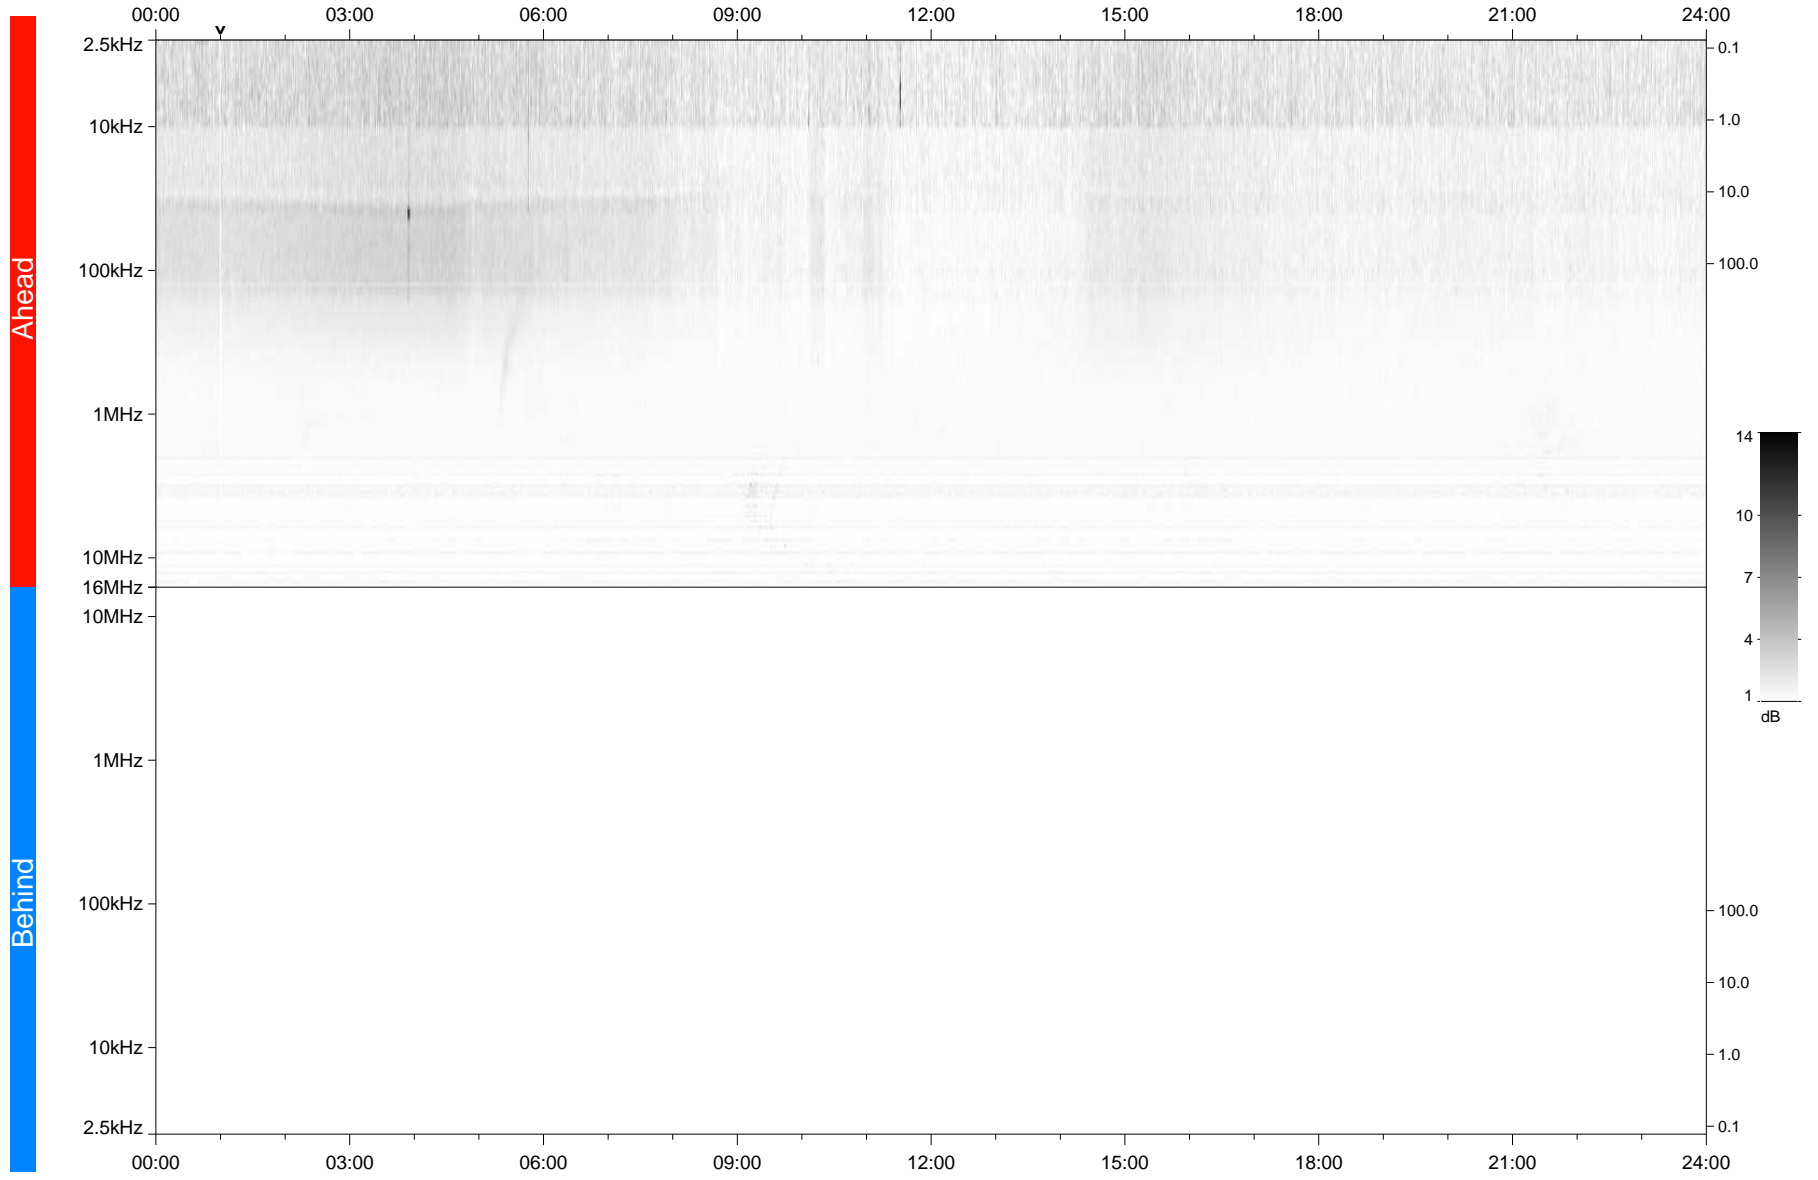

STEREO/WAVES Daily Summary - 10-Oct-2020 (DOY 284)

Ahead source file: swaves_ahead_2020_284_1_05.fin
Ahead PSE Angle: -60.6°

Behind PSE Angle: 57.9°
Behind source file: No STEREO-B data

Time (UTC)

file: stereo_swaves_daily-summary_gray_20201010_v03
made by: space.umn.edu on macOS with TDL 8.8.2 on 2022-09-15 17:22:05, with TLib V945 / dynspec V311