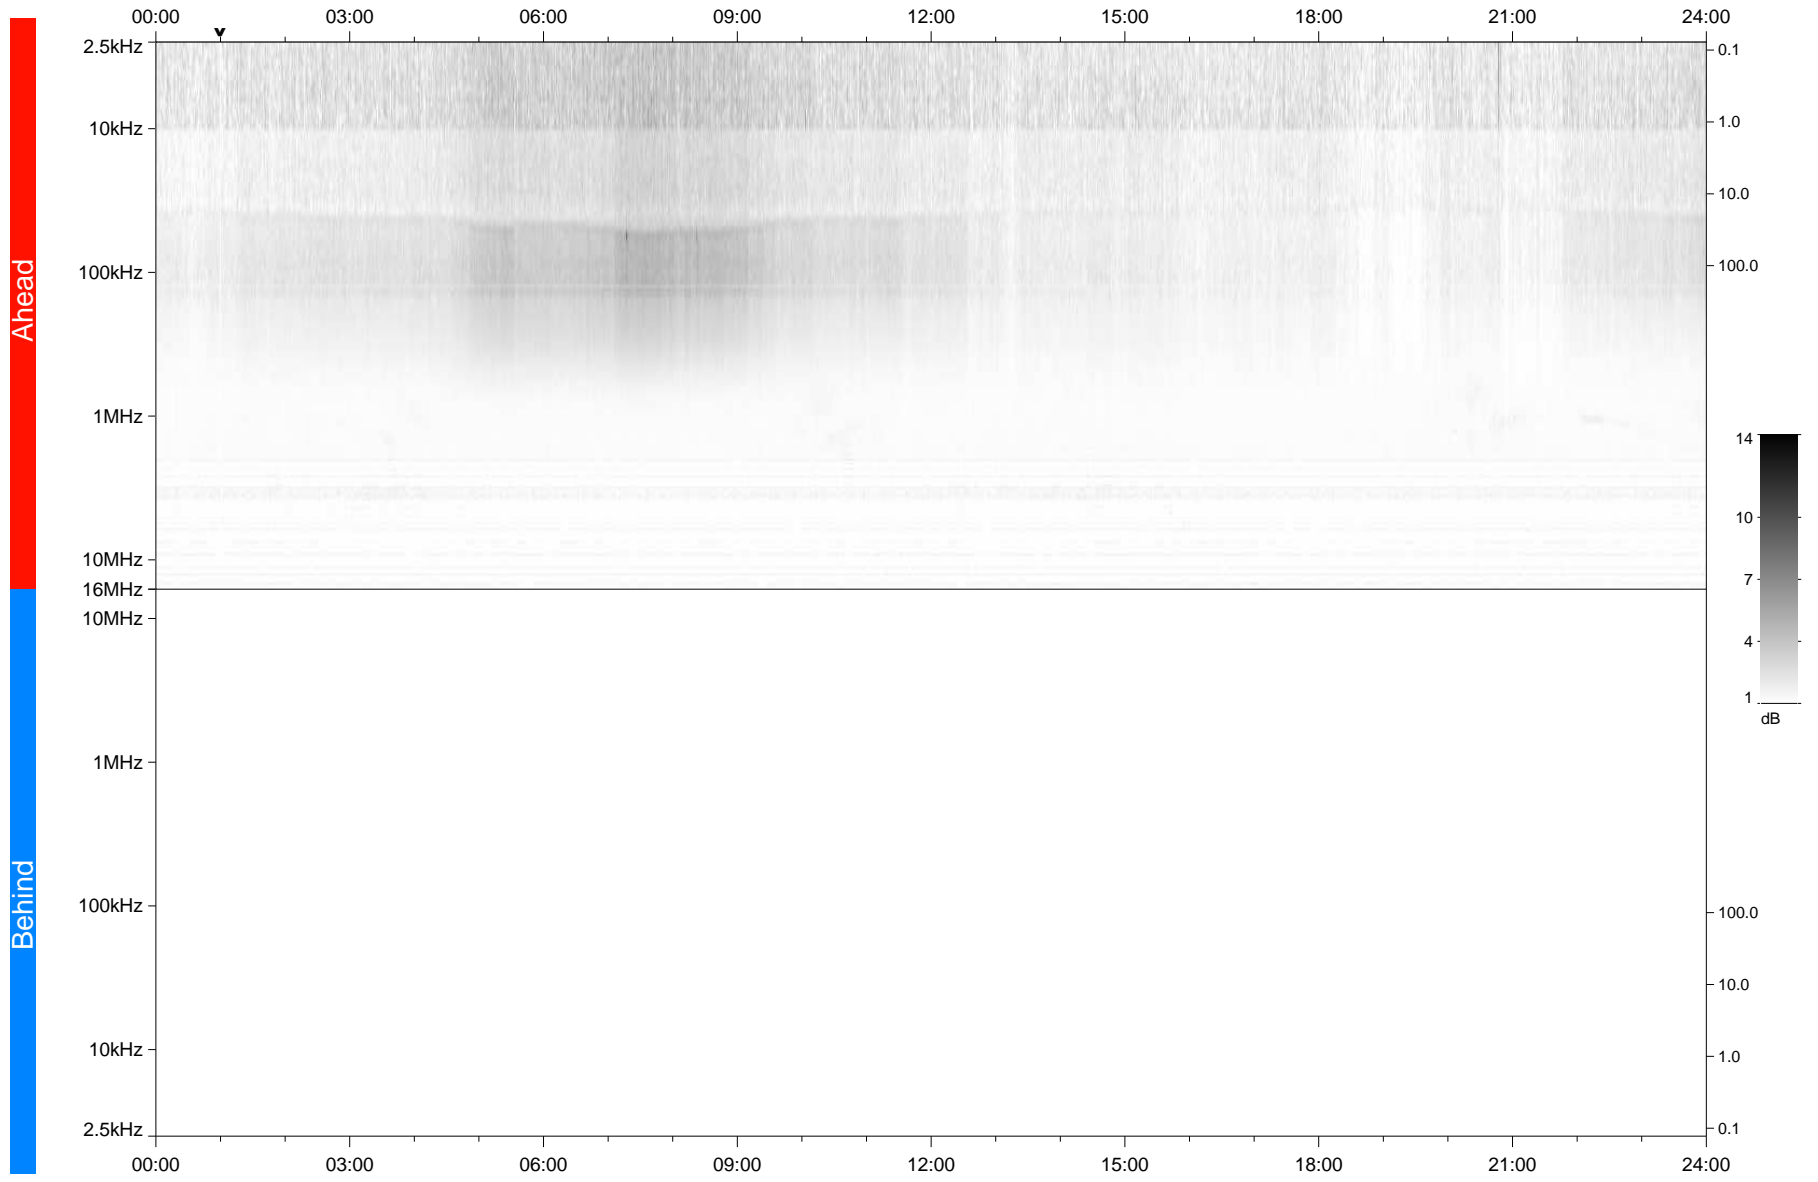

STEREO/WAVES Daily Summary - 08-Oct-2020 (DOY 282)

Ahead source file: swaves_ahead_2020_282_1_05.fin
Ahead PSE Angle: -60.8°

Behind PSE Angle: 57.8°
Behind source file: No STEREO-B data

Time (UTC)

file: stereo_swaves_daily-summary_gray_20201008_v04
made by: space.umn.edu on macOS with IDL 8.8.2 on 2022-10-03 18:19:42, with TMLib V945 / dynspec V311