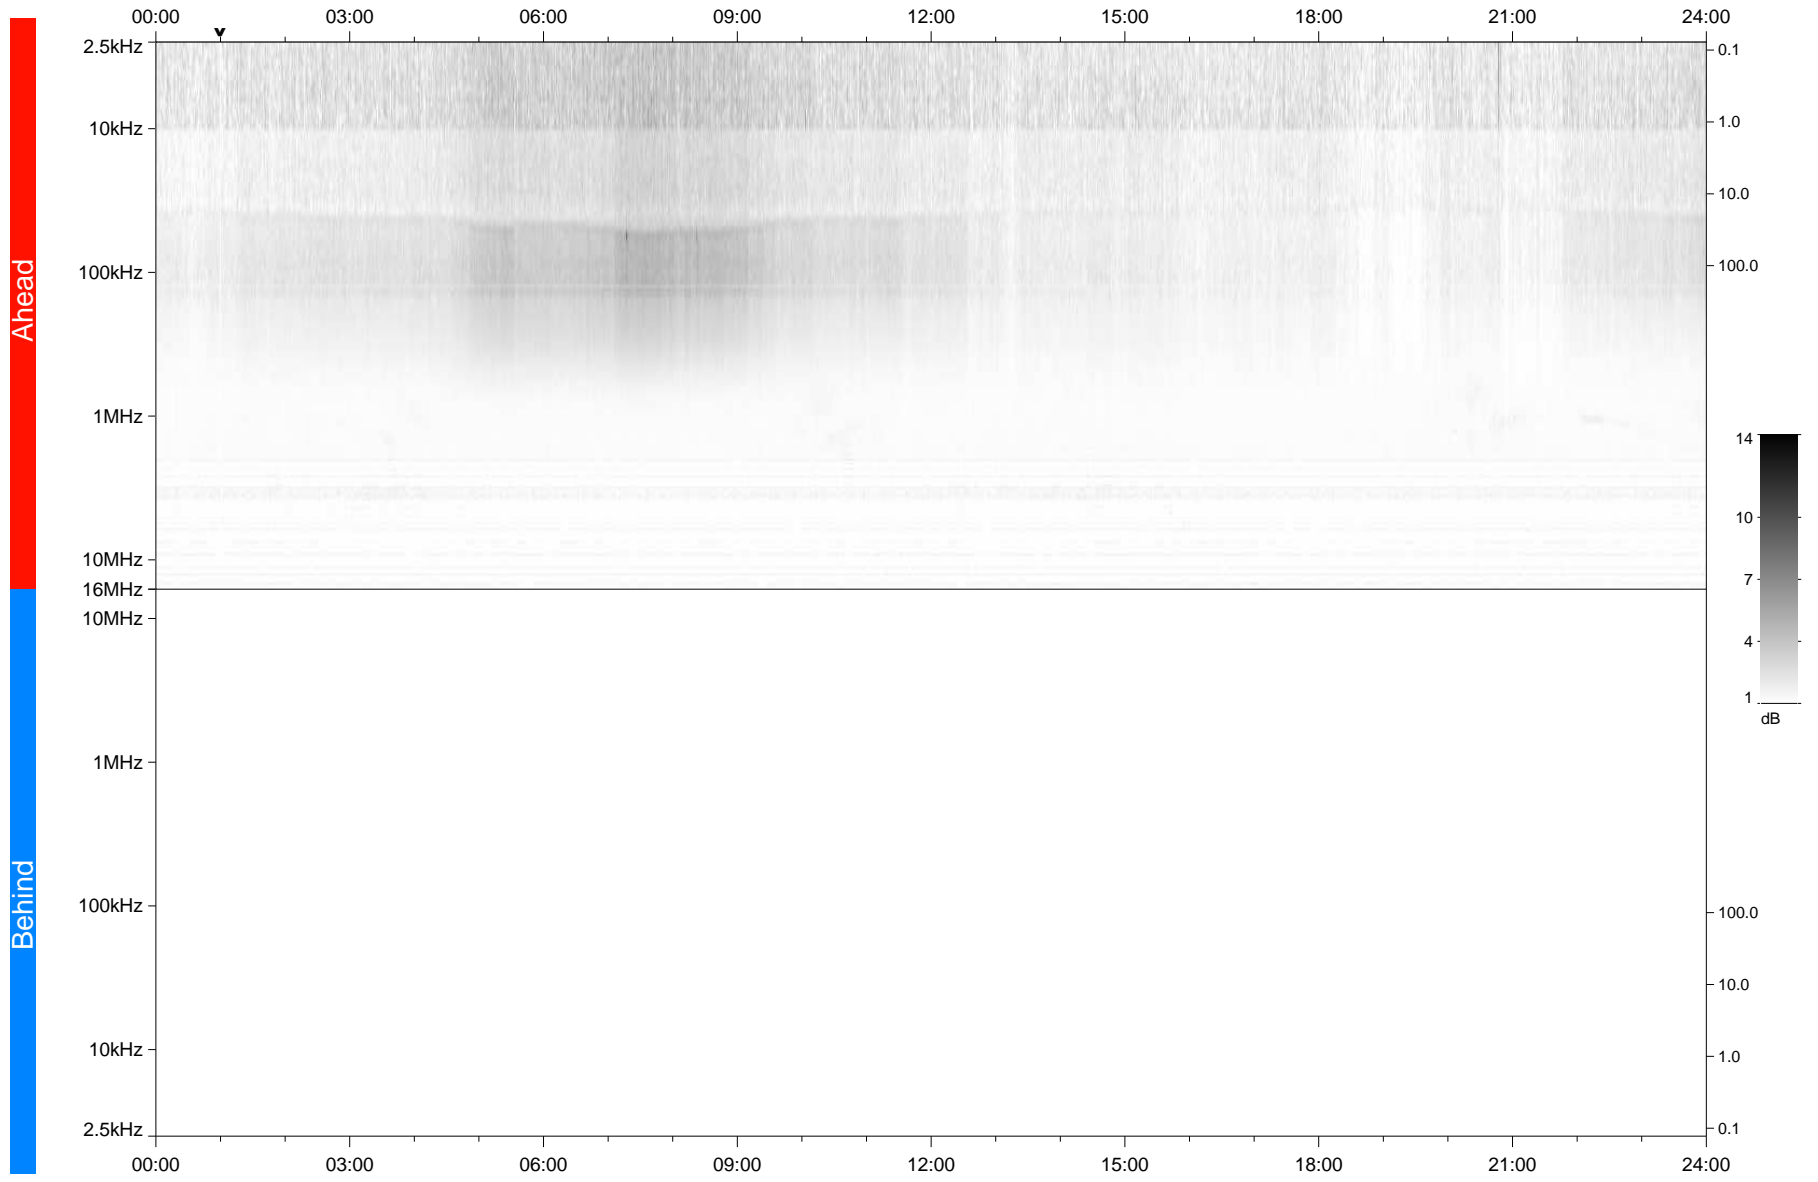

# STEREO/WAVES Daily Summary - 08-Oct-2020 (DOY 282)

Ahead source file: swaves\_ahead\_2020\_282\_1\_05.fin  
Ahead PSE Angle: -60.8°

Behind PSE Angle: 57.8°  
Behind source file: No STEREO-B data

Time (UTC)

file: stereo\_swaves\_daily-summary\_gray\_20201008\_v03  
made by: space.umn.edu on macOS with TDL 8.8.2 on 2022-09-15 17:19:21, with TLib V945 / dynspec V311