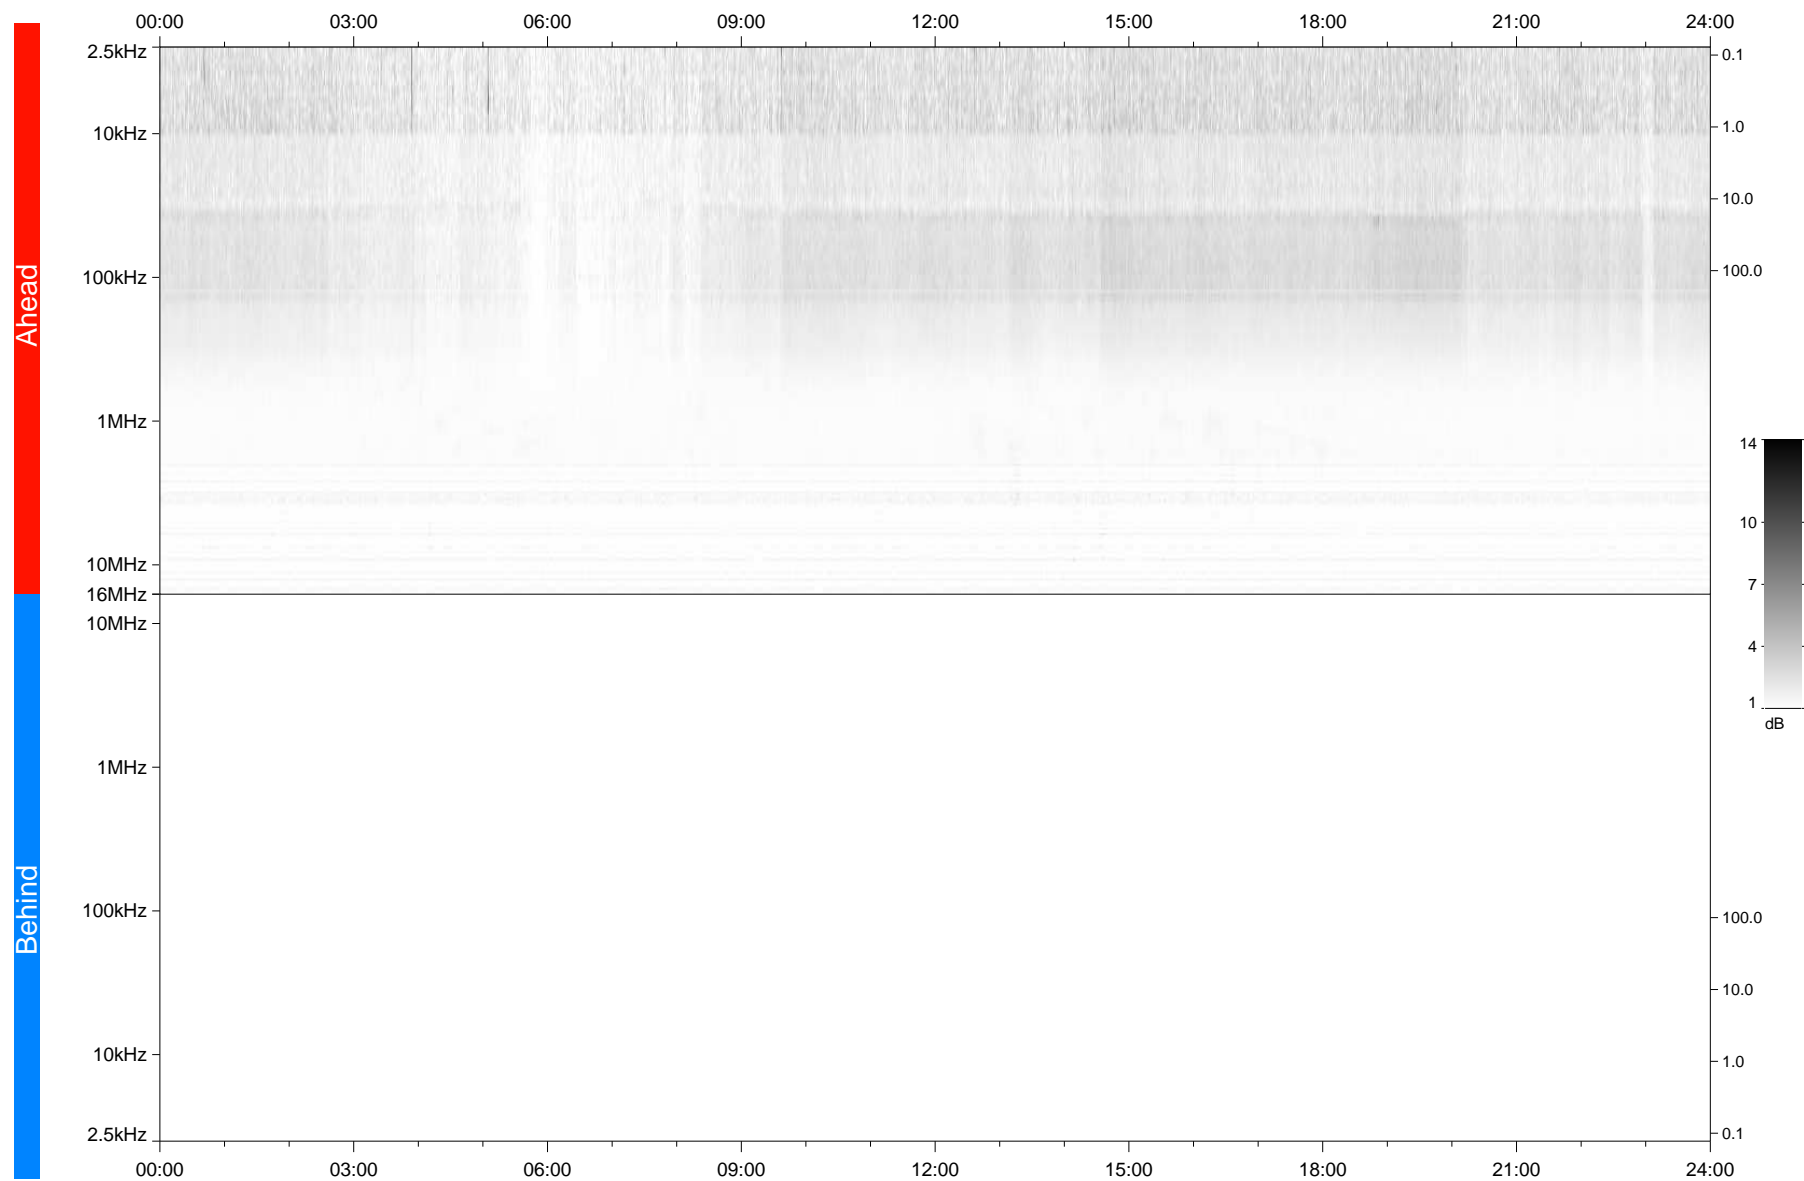

STEREO/WAVES Daily Summary - 07-Oct-2020 (DOY 281)

Ahead source file: swaves_ahead_2020_281_1_06.fin
Ahead PSE Angle: -60.8°

Behind PSE Angle: 57.9°
Behind source file: No STEREO-B data

Time (UTC)

file: stereo_swaves_daily-summary_gray_20201007_v03
made by: space.umn.edu on macOS with TDL 8.8.2 on 2022-09-15 17:17:58, with TLib V945 / dynspec V311