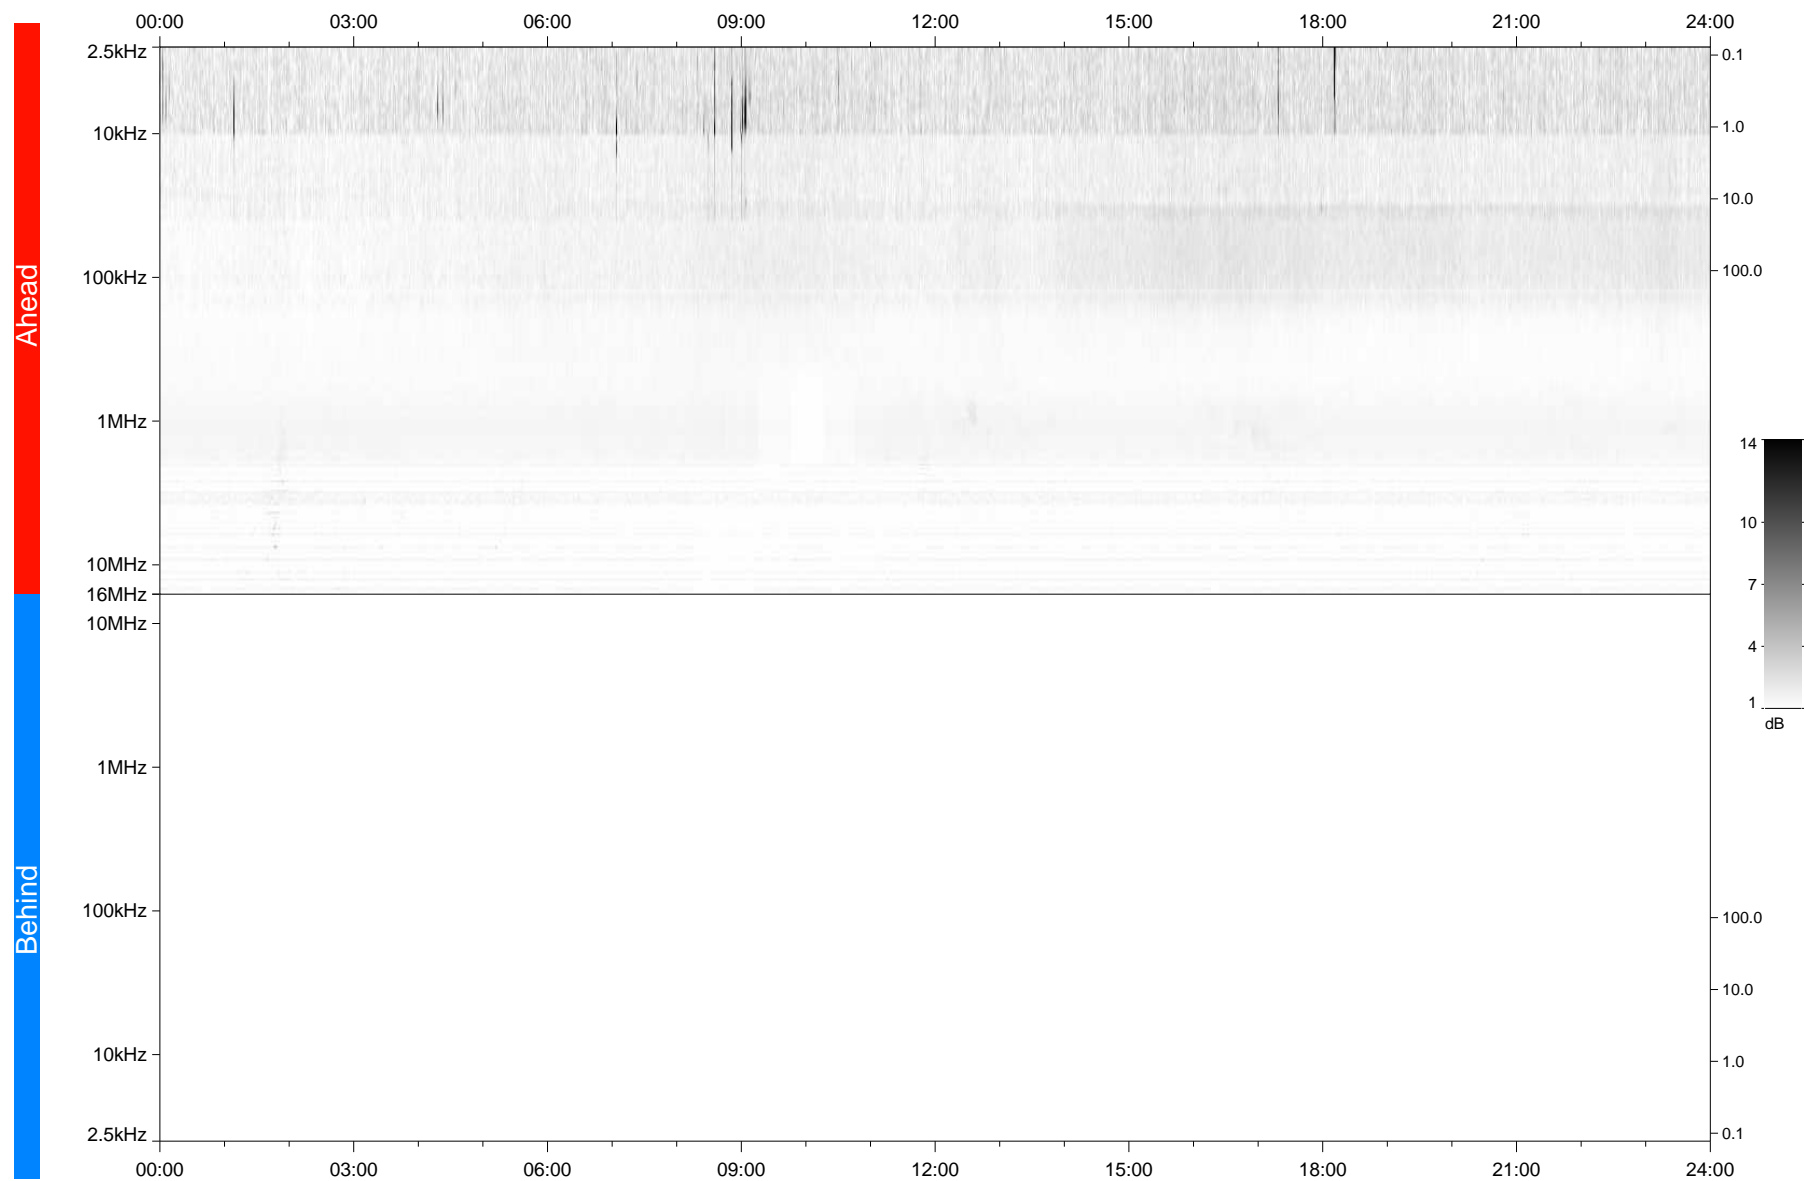

# STEREO/WAVES Daily Summary - 05-Oct-2020 (DOY 279)

Ahead source file: swaves\_ahead\_2020\_279\_1\_05.fin  
Ahead PSE Angle: -60.9°

Behind PSE Angle: 57.9°  
Behind source file: No STEREO-B data

Time (UTC)

file: stereo\_swaves\_daily-summary\_gray\_20201005\_v04  
made by: space.umn.edu on macOS with TDL 8.8.2 on 2022-10-03 18:15:10, with TLib V945 / dynspec V311