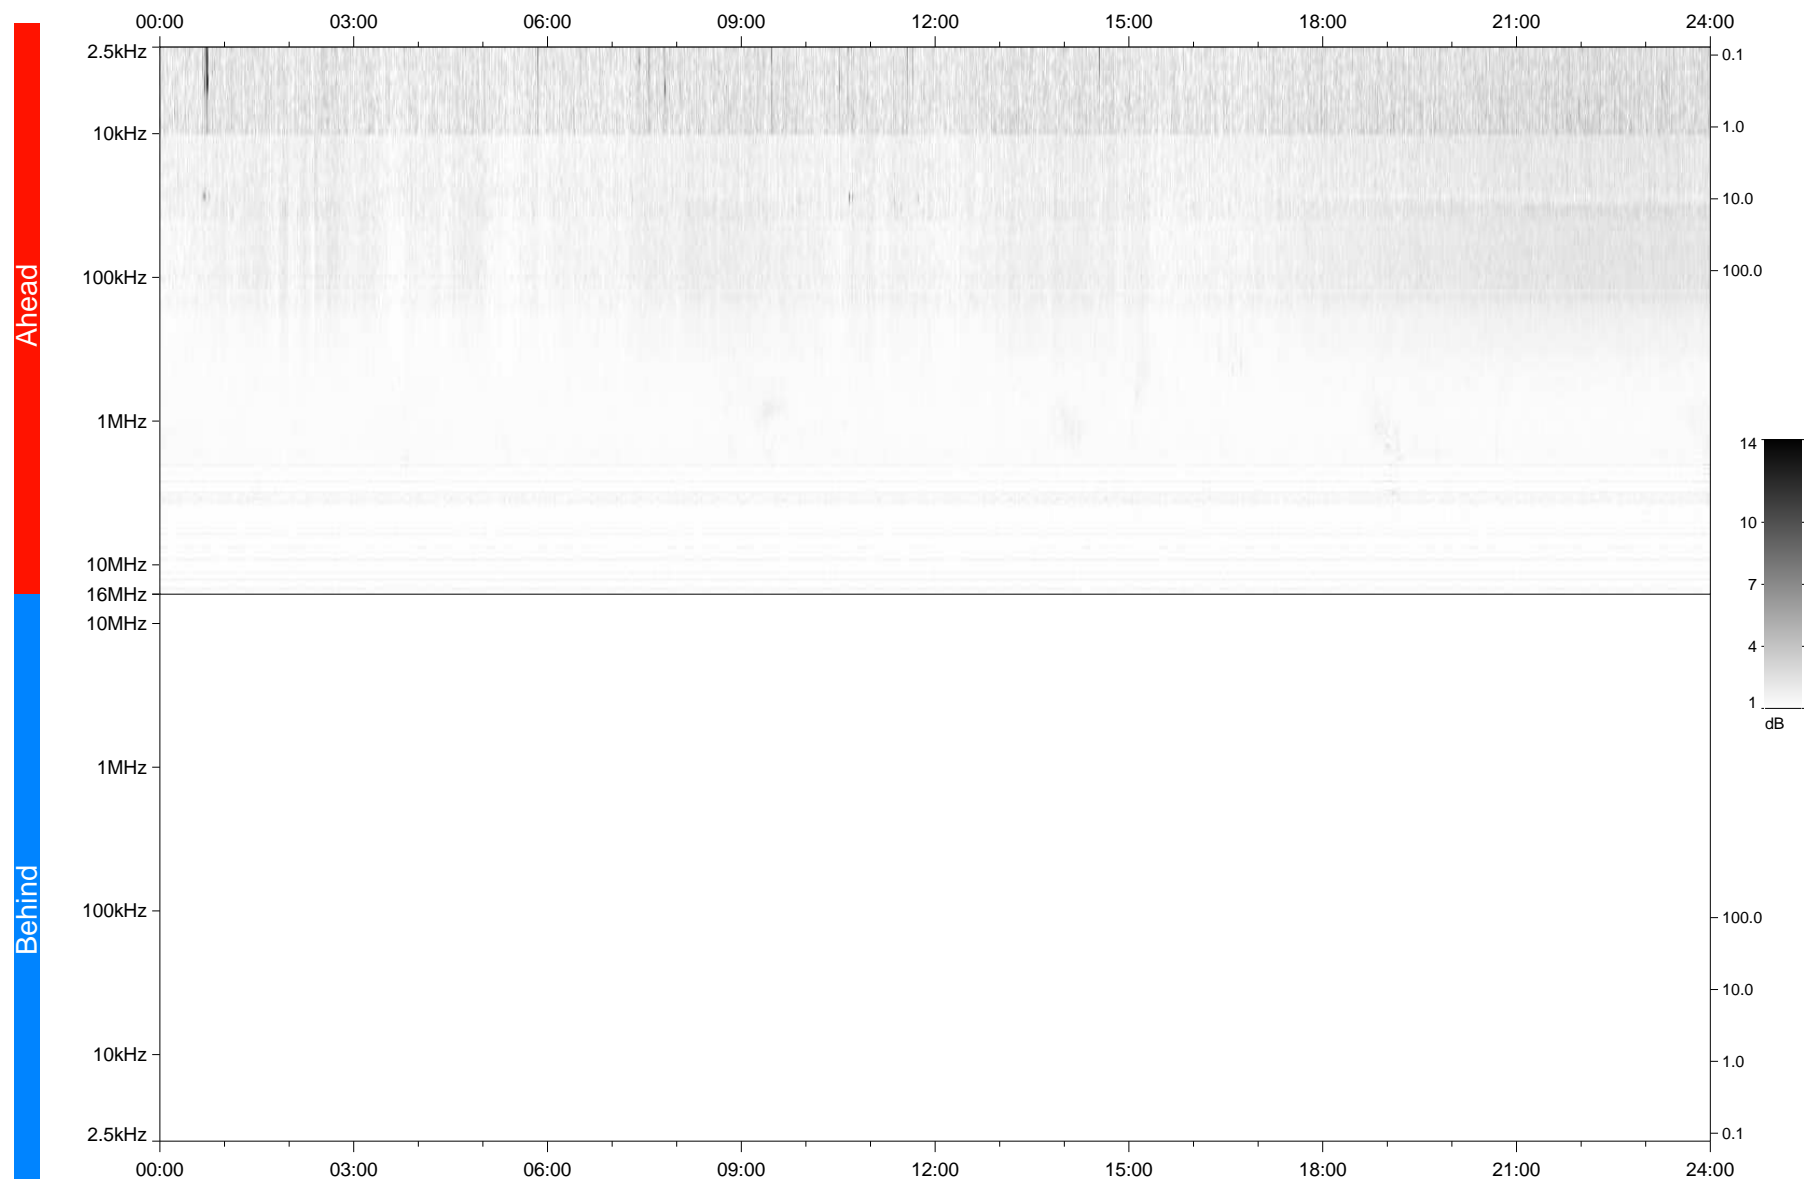

# STEREO/WAVES Daily Summary - 01-Oct-2020 (DOY 275)

Ahead source file: swaves\_ahead\_2020\_275\_1\_05.fin  
Ahead PSE Angle: -61.3°

Behind PSE Angle: 57.9°  
Behind source file: No STEREO-B data

Time (UTC)

file: stereo\_swaves\_daily-summary\_gray\_20201001\_v03  
made by: space.umn.edu on macOS with TDL 8.8.2 on 2022-09-15 17:09:47, with TLib V945 / dynspec V311