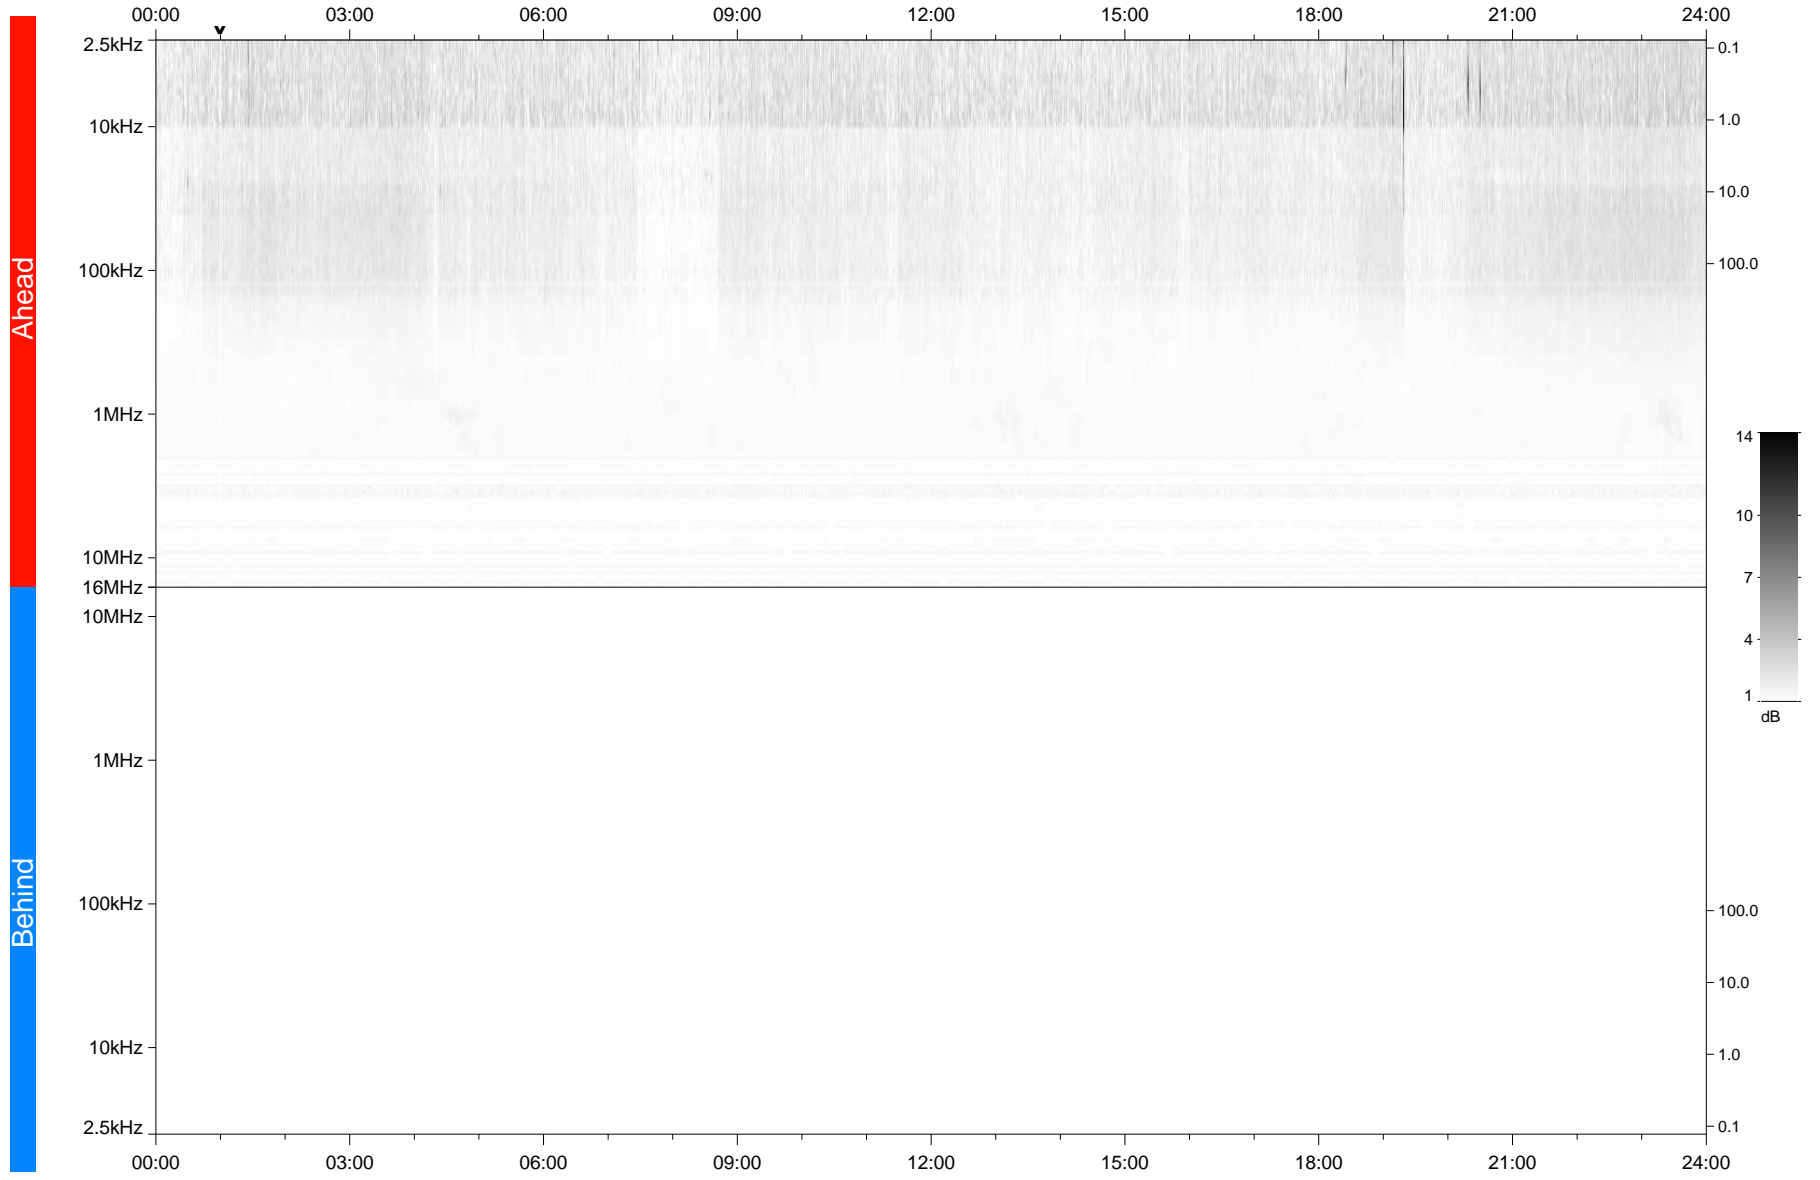

# STEREO/WAVES Daily Summary - 30-Sep-2020 (DOY 274)

Ahead source file: swaves\_ahead\_2020\_274\_1\_05.fin  
Ahead PSE Angle: -61.3°

Behind PSE Angle: 58.0°  
Behind source file: No STEREO-B data

Time (UTC)

file: stereo\_swaves\_daily-summary\_gray\_20200930\_v04  
made by: space.umn.edu on macOS with TDL 8.8.2 on 2022-10-03 18:07:41, with TMLib V945 / dynspec V311