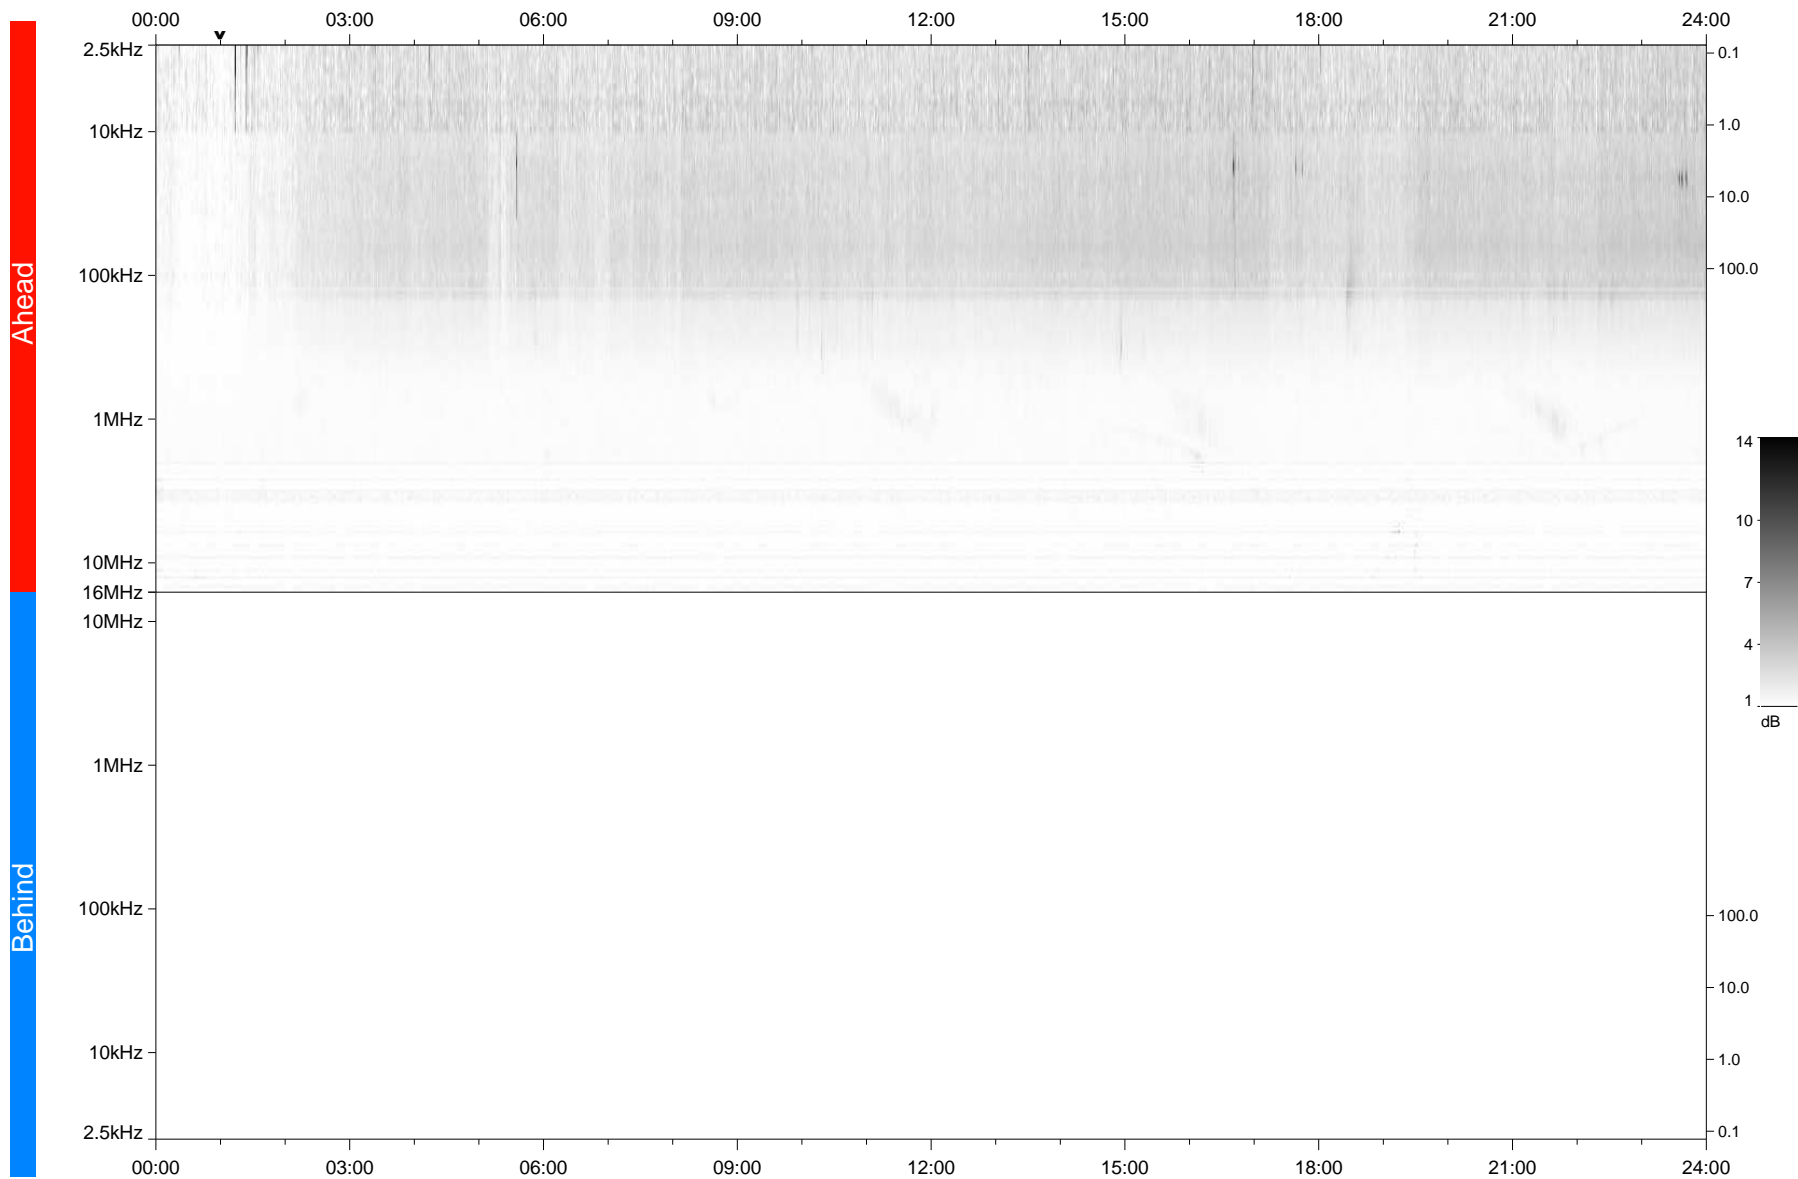

# STEREO/WAVES Daily Summary - 28-Sep-2020 (DOY 272)

Ahead source file: swaves\_ahead\_2020\_272\_1\_06.fin  
Ahead PSE Angle: -61.4°

Behind PSE Angle: 58.0°  
Behind source file: No STEREO-B data

Time (UTC)

file: stereo\_swaves\_daily-summary\_gray\_20200928\_v03  
made by: space.umn.edu on macOS with TDL 8.8.2 on 2022-09-15 17:05:42, with TLib V945 / dynspec V311