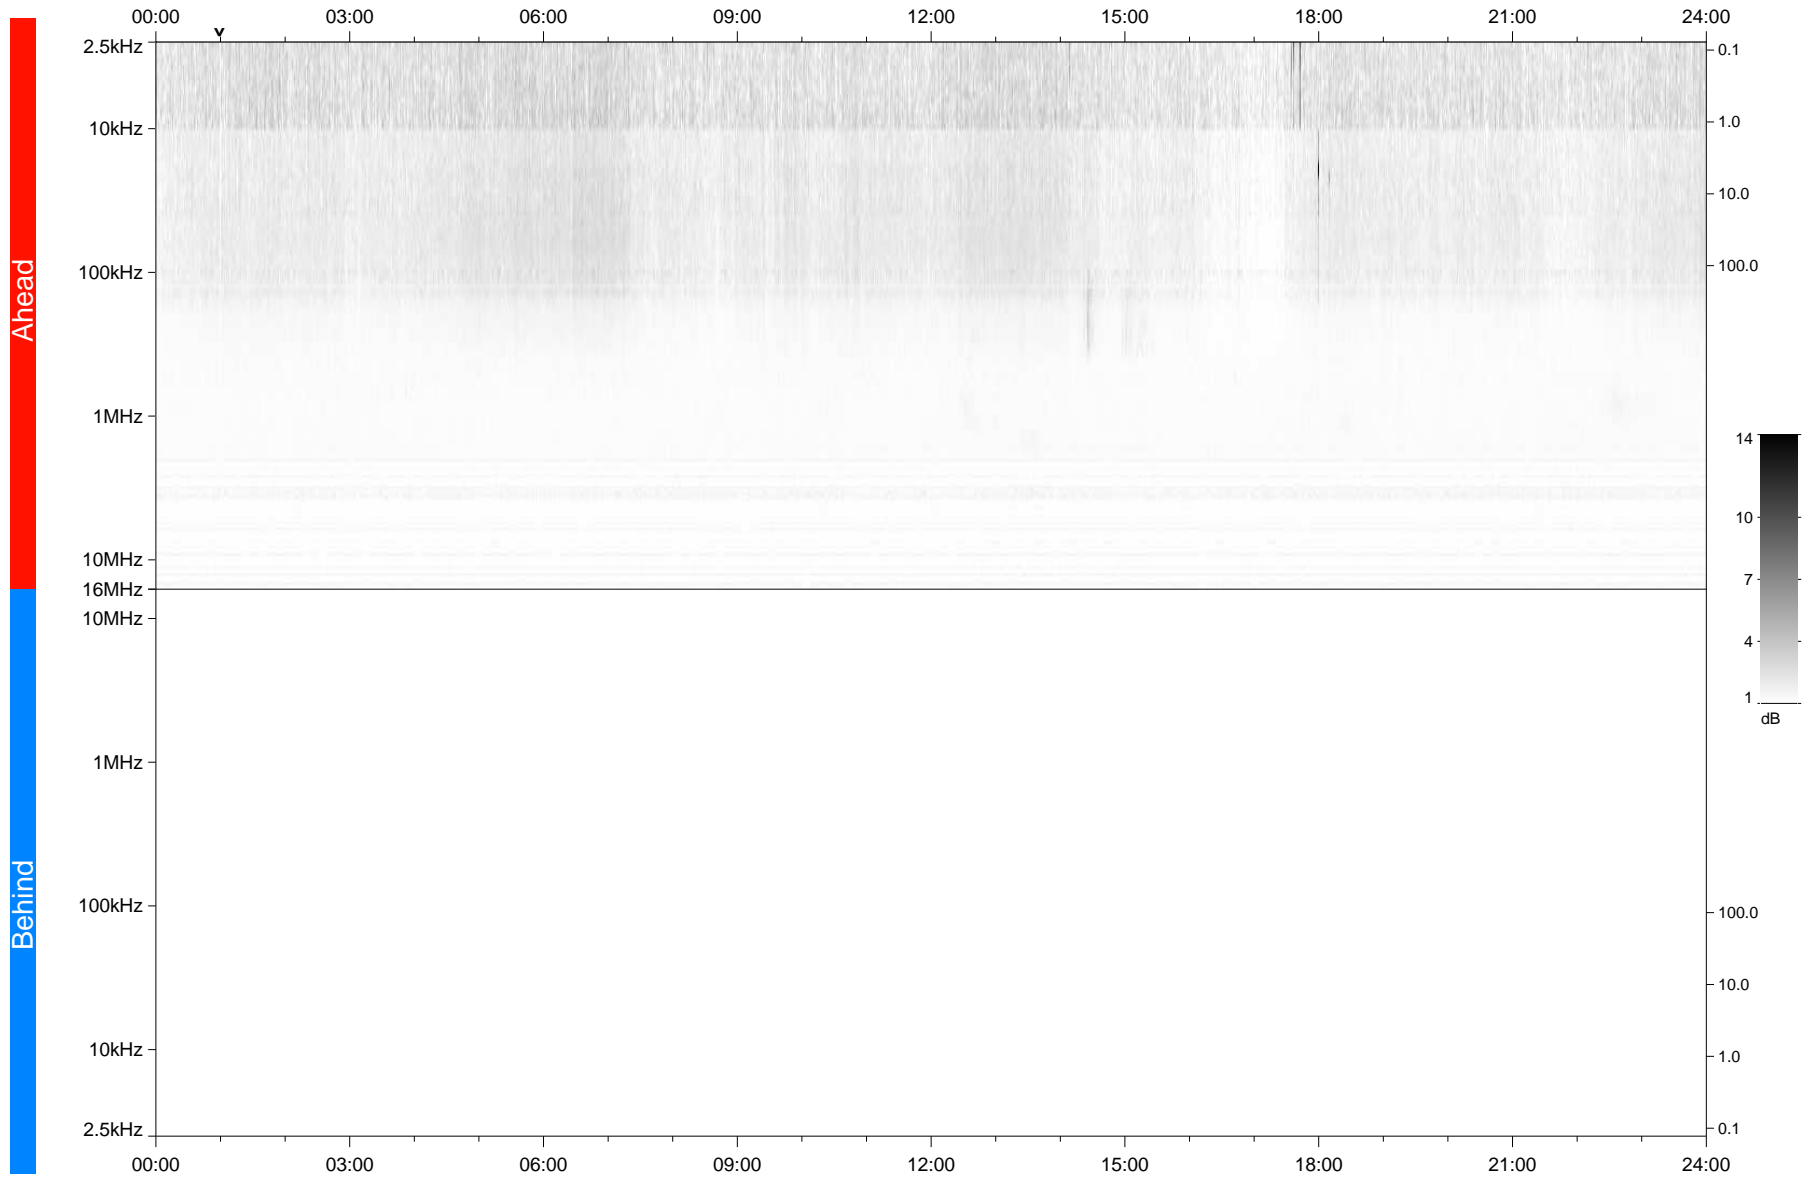

# STEREO/WAVES Daily Summary - 24-Sep-2020 (DOY 268)

Ahead source file: swaves\_ahead\_2020\_268\_1\_06.fin  
Ahead PSE Angle: -61.8°

Behind PSE Angle: 58.1°  
Behind source file: No STEREO-B data

Time (UTC)

file: stereo\_swaves\_daily-summary\_gray\_20200924\_v04  
made by: space.umn.edu on macOS with TDL 8.8.2 on 2022-10-03 17:58:41, with TLib V945 / dynspec V311