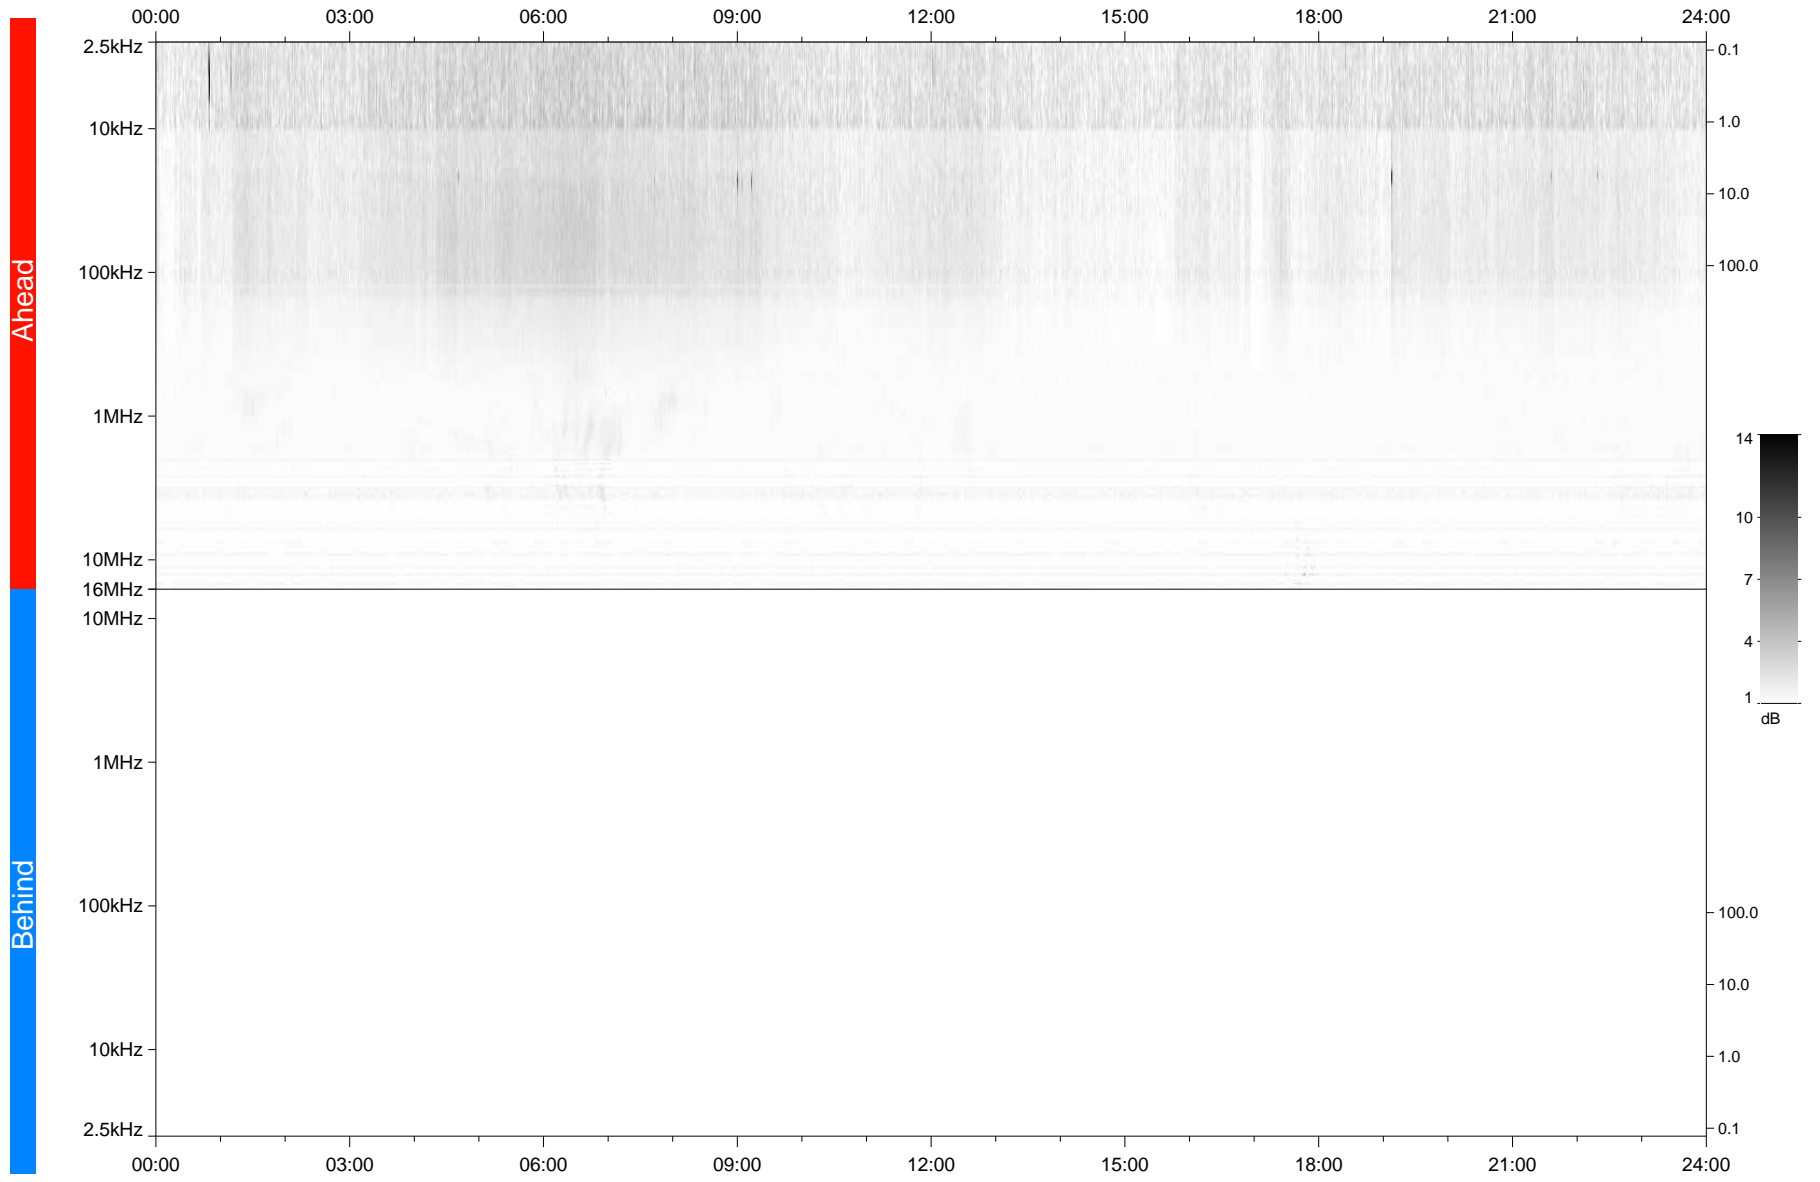

# STEREO/WAVES Daily Summary - 21-Sep-2020 (DOY 265)

Ahead source file: swaves\_ahead\_2020\_265\_1\_06.fin  
Ahead PSE Angle: -62.0°

Behind PSE Angle: 58.1°  
Behind source file: No STEREO-B data

Time (UTC)

file: stereo\_swaves\_daily-summary\_gray\_20200921\_v03  
made by: space.umn.edu on macOS with TDL 8.8.2 on 2022-09-15 16:56:04, with TLib V945 / dynspec V311