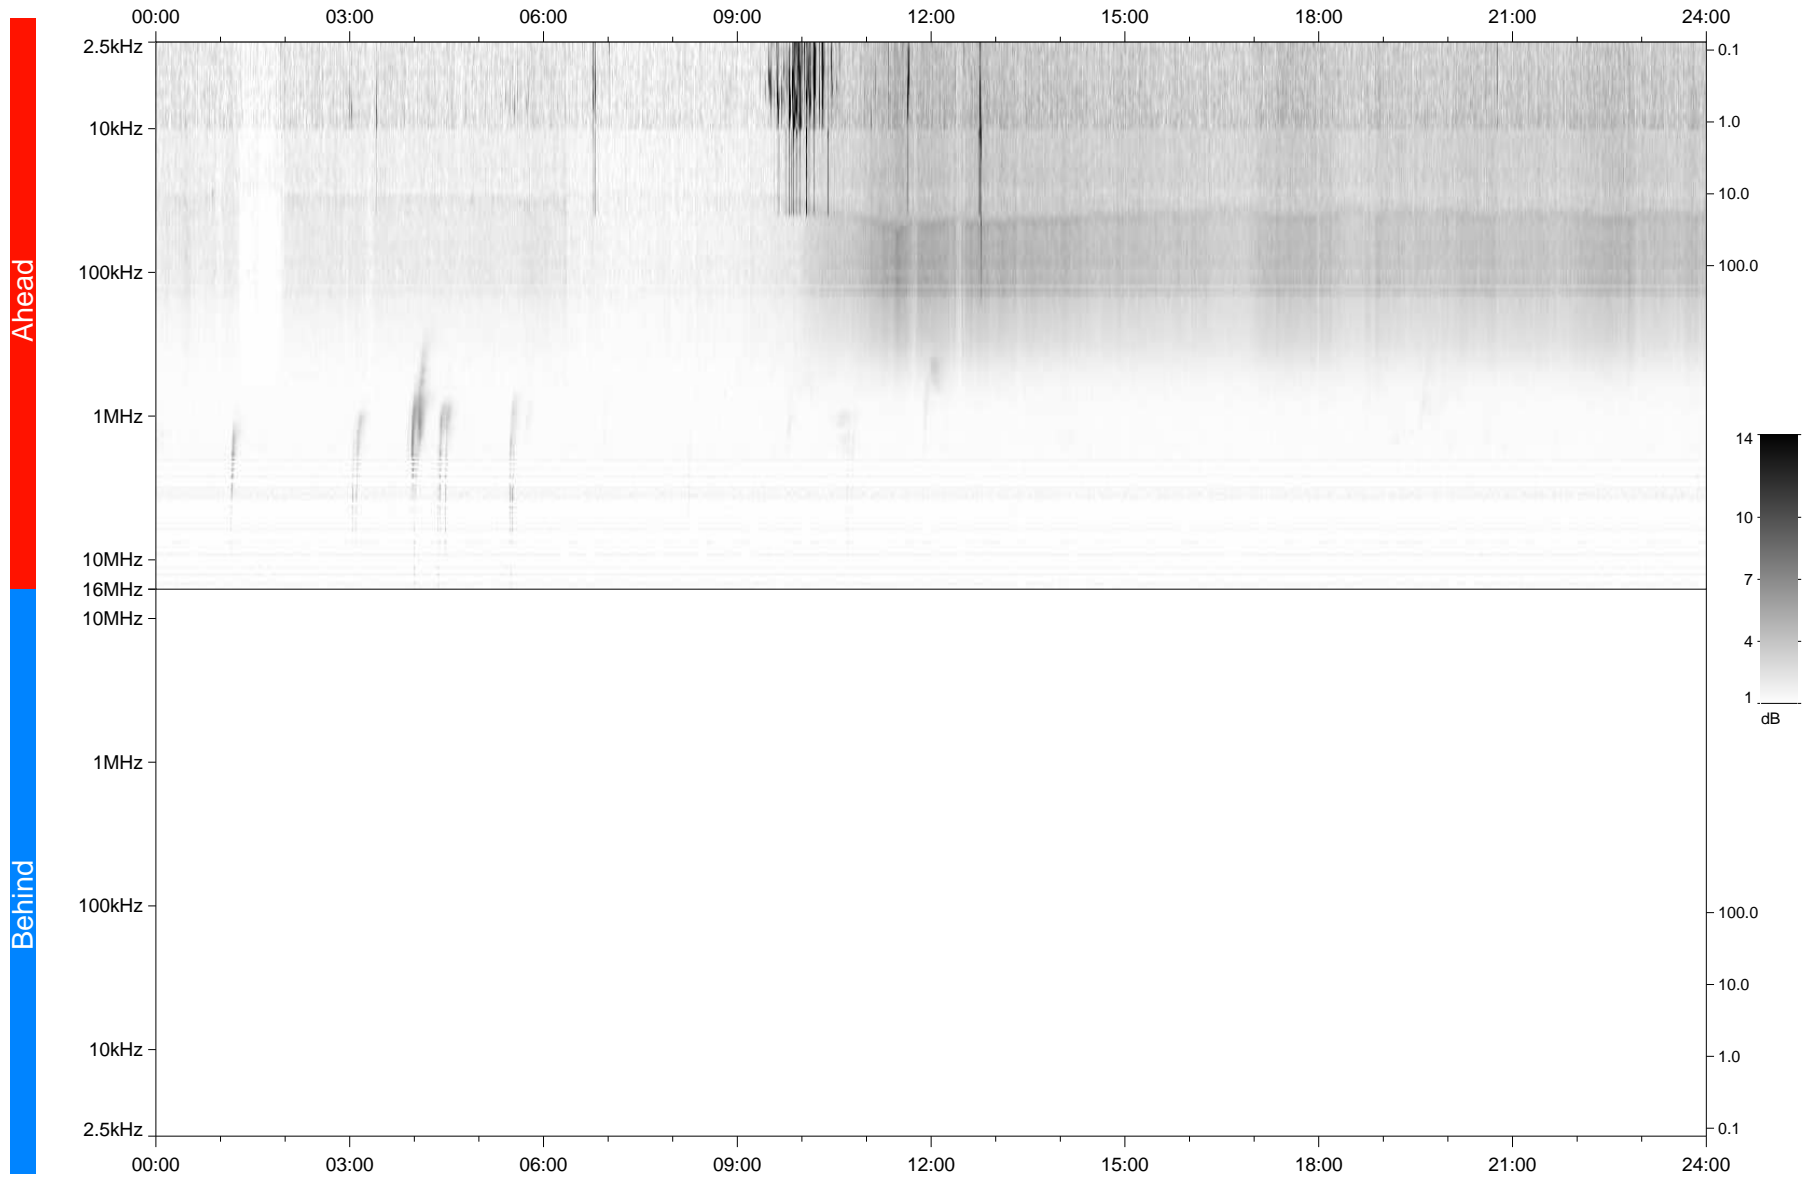

# STEREO/WAVES Daily Summary - 19-Sep-2020 (DOY 263)

Ahead source file: swaves\_ahead\_2020\_263\_1\_05.fin  
Ahead PSE Angle: -62.2°

Behind PSE Angle: 58.2°  
Behind source file: No STEREO-B data

Time (UTC)

file: stereo\_swaves\_daily-summary\_gray\_20200919\_v03  
made by: space.umn.edu on macOS with TDL 8.8.2 on 2022-09-15 16:53:20, with TLib V945 / dynspec V311