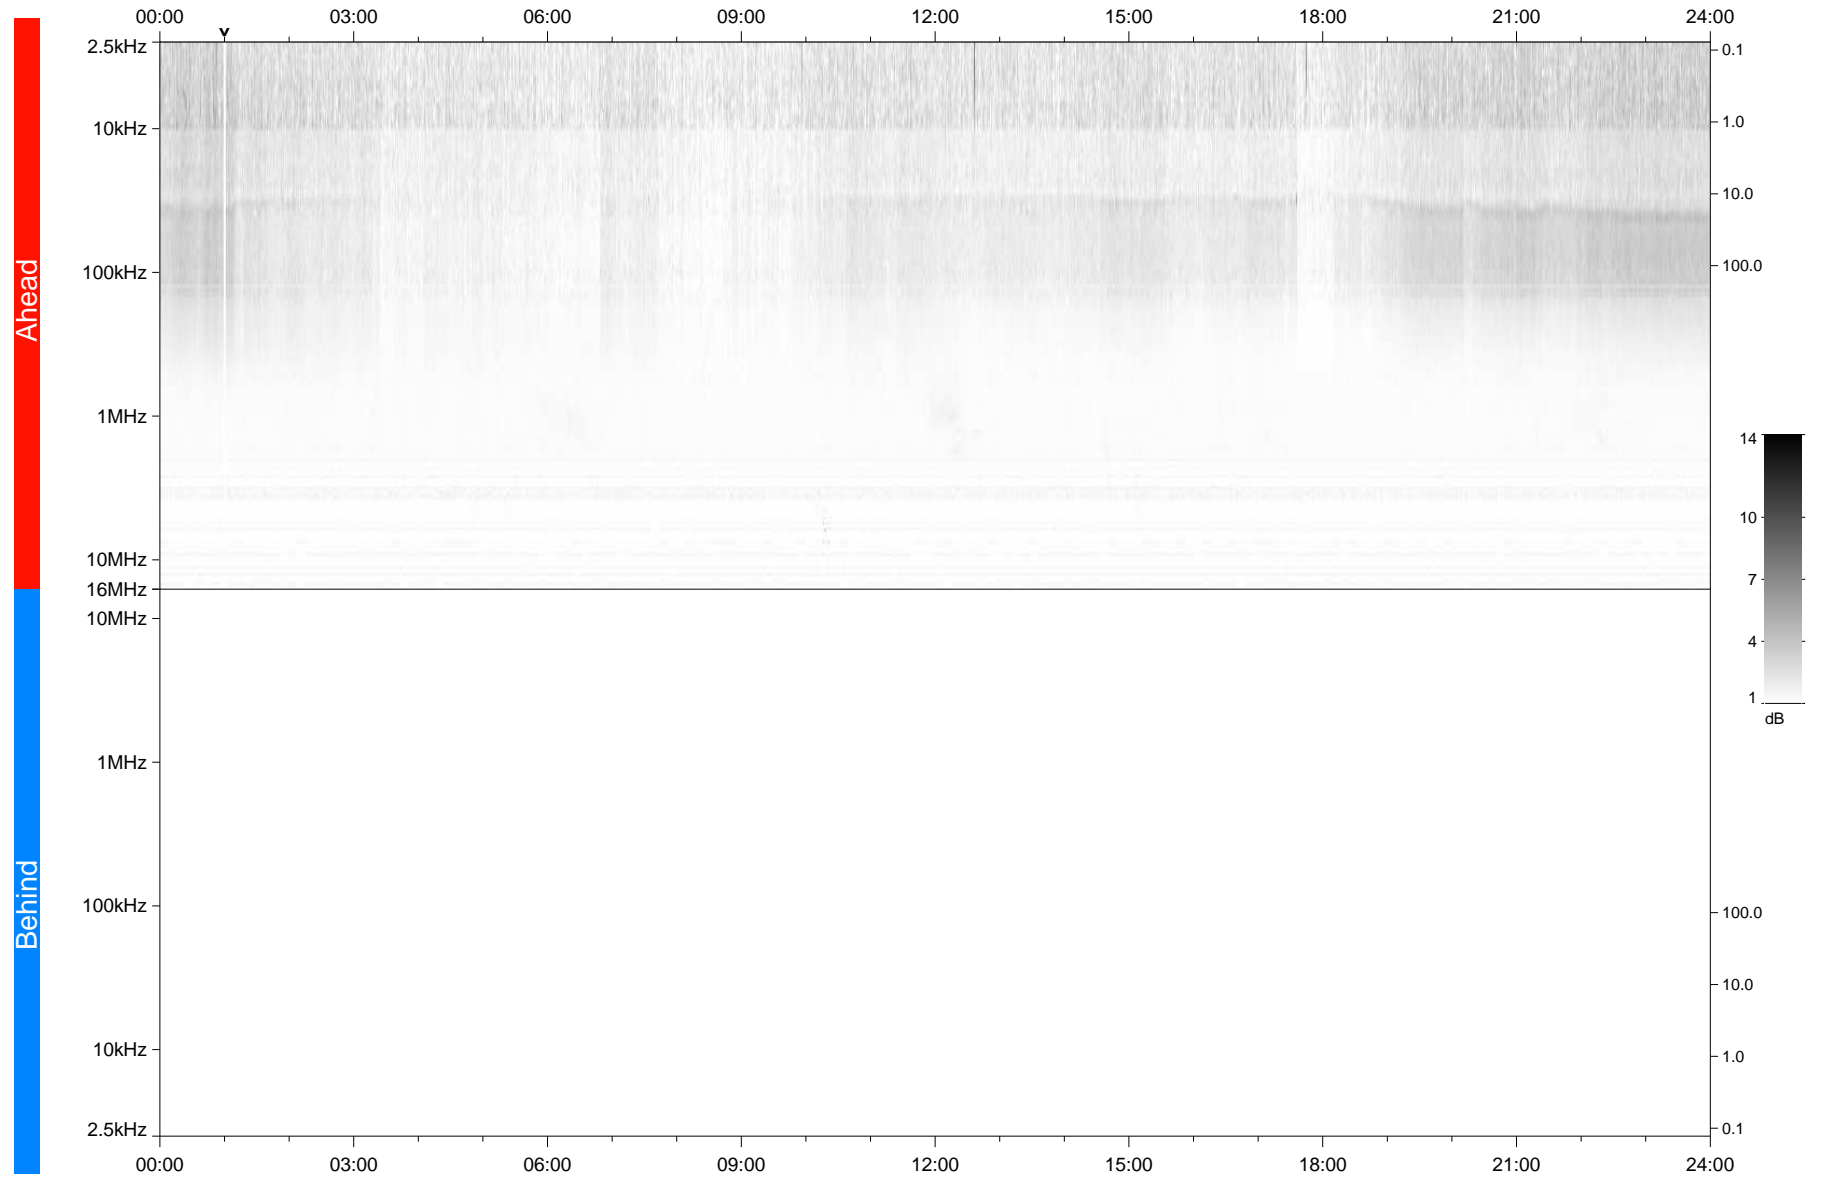

# STEREO/WAVES Daily Summary - 16-Sep-2020 (DOY 260)

Ahead source file: swaves\_ahead\_2020\_260\_1\_05.fin  
Ahead PSE Angle: -62.4°

Behind PSE Angle: 58.2°  
Behind source file: No STEREO-B data

Time (UTC)

file: stereo\_swaves\_daily-summary\_gray\_20200916\_v04  
made by: space.umn.edu on macOS with TDL 8.8.2 on 2022-10-03 17:46:41, with TLib V945 / dynspec V311