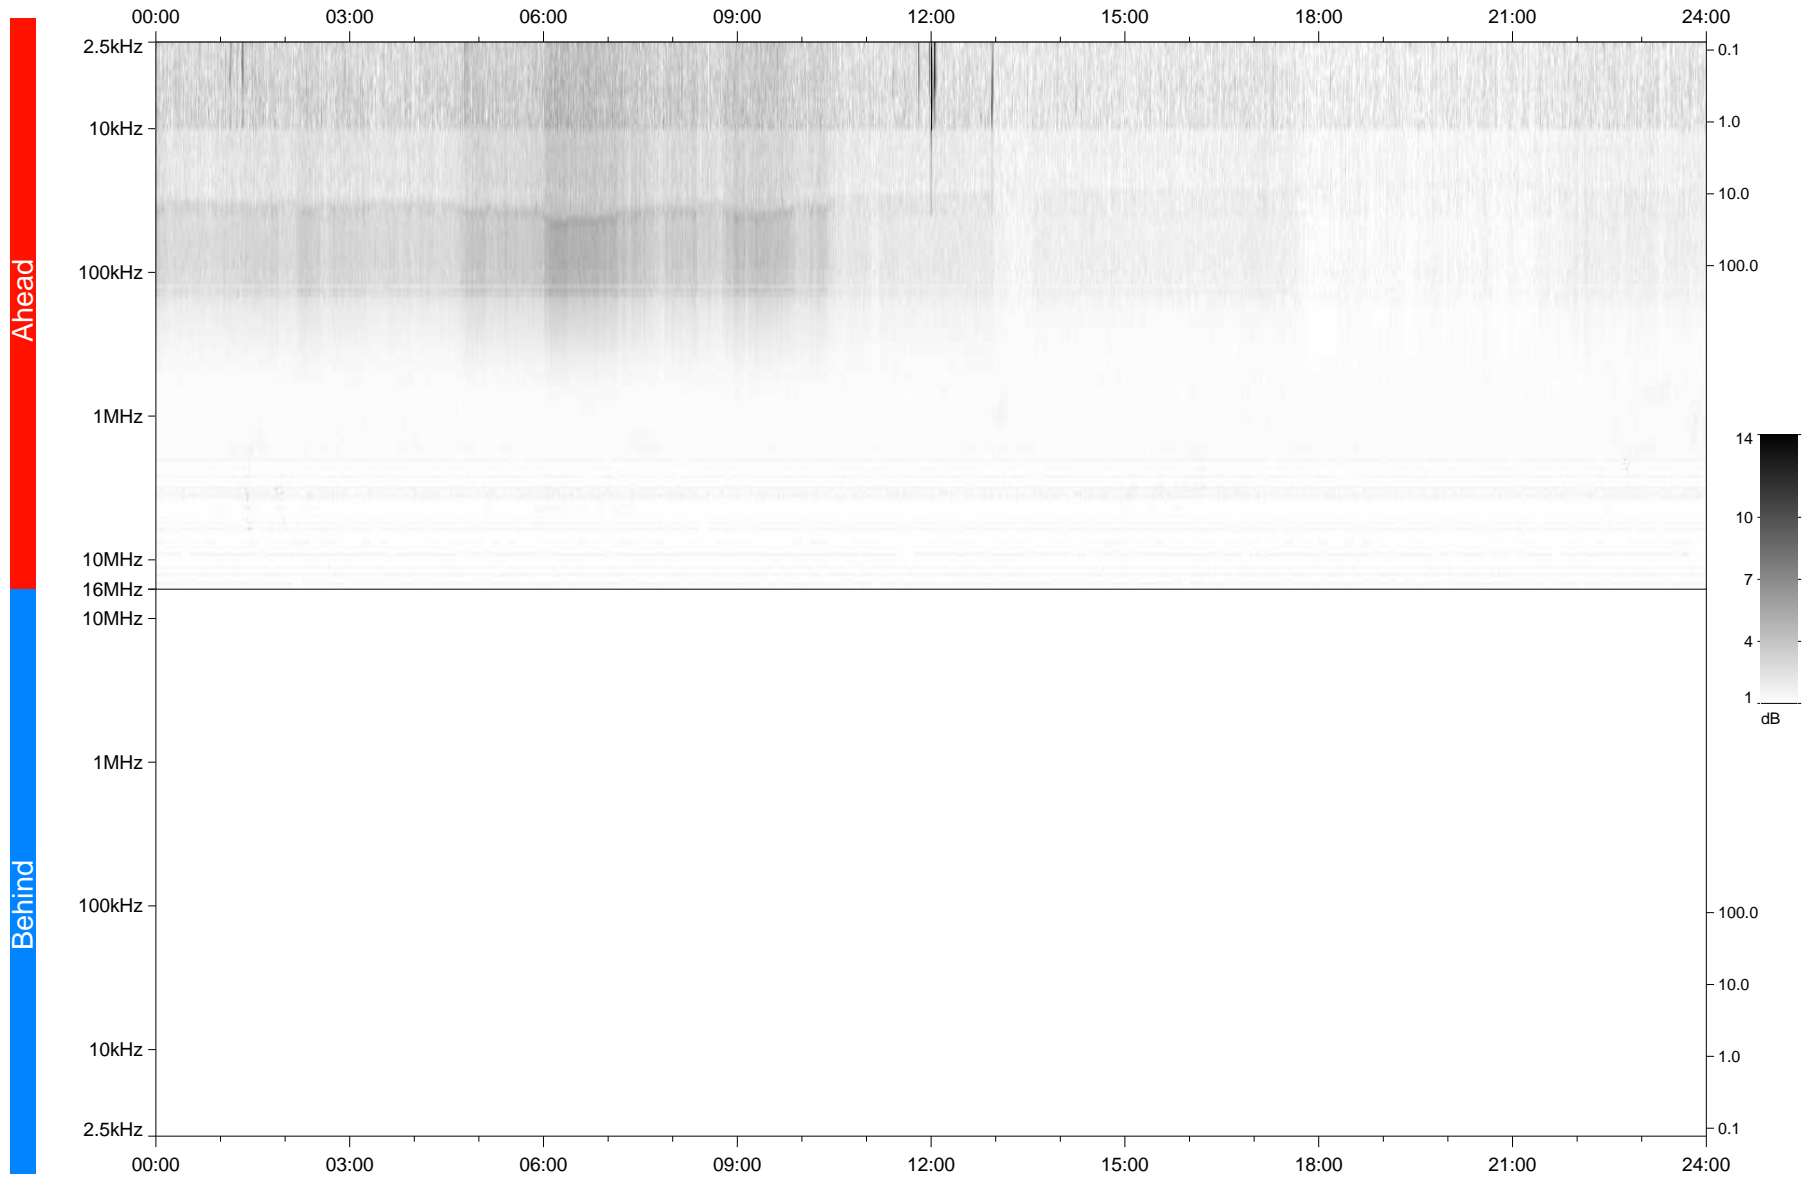

# STEREO/WAVES Daily Summary - 11-Sep-2020 (DOY 255)

Ahead source file: swaves\_ahead\_2020\_255\_1\_05.fin  
Ahead PSE Angle: -62.8°

Behind PSE Angle: 58.4°  
Behind source file: No STEREO-B data

Time (UTC)

file: stereo\_swaves\_daily-summary\_gray\_20200911\_v04  
made by: space.umn.edu on macOS with TDL 8.8.2 on 2022-10-03 17:39:12, with TLib V945 / dynspec V311