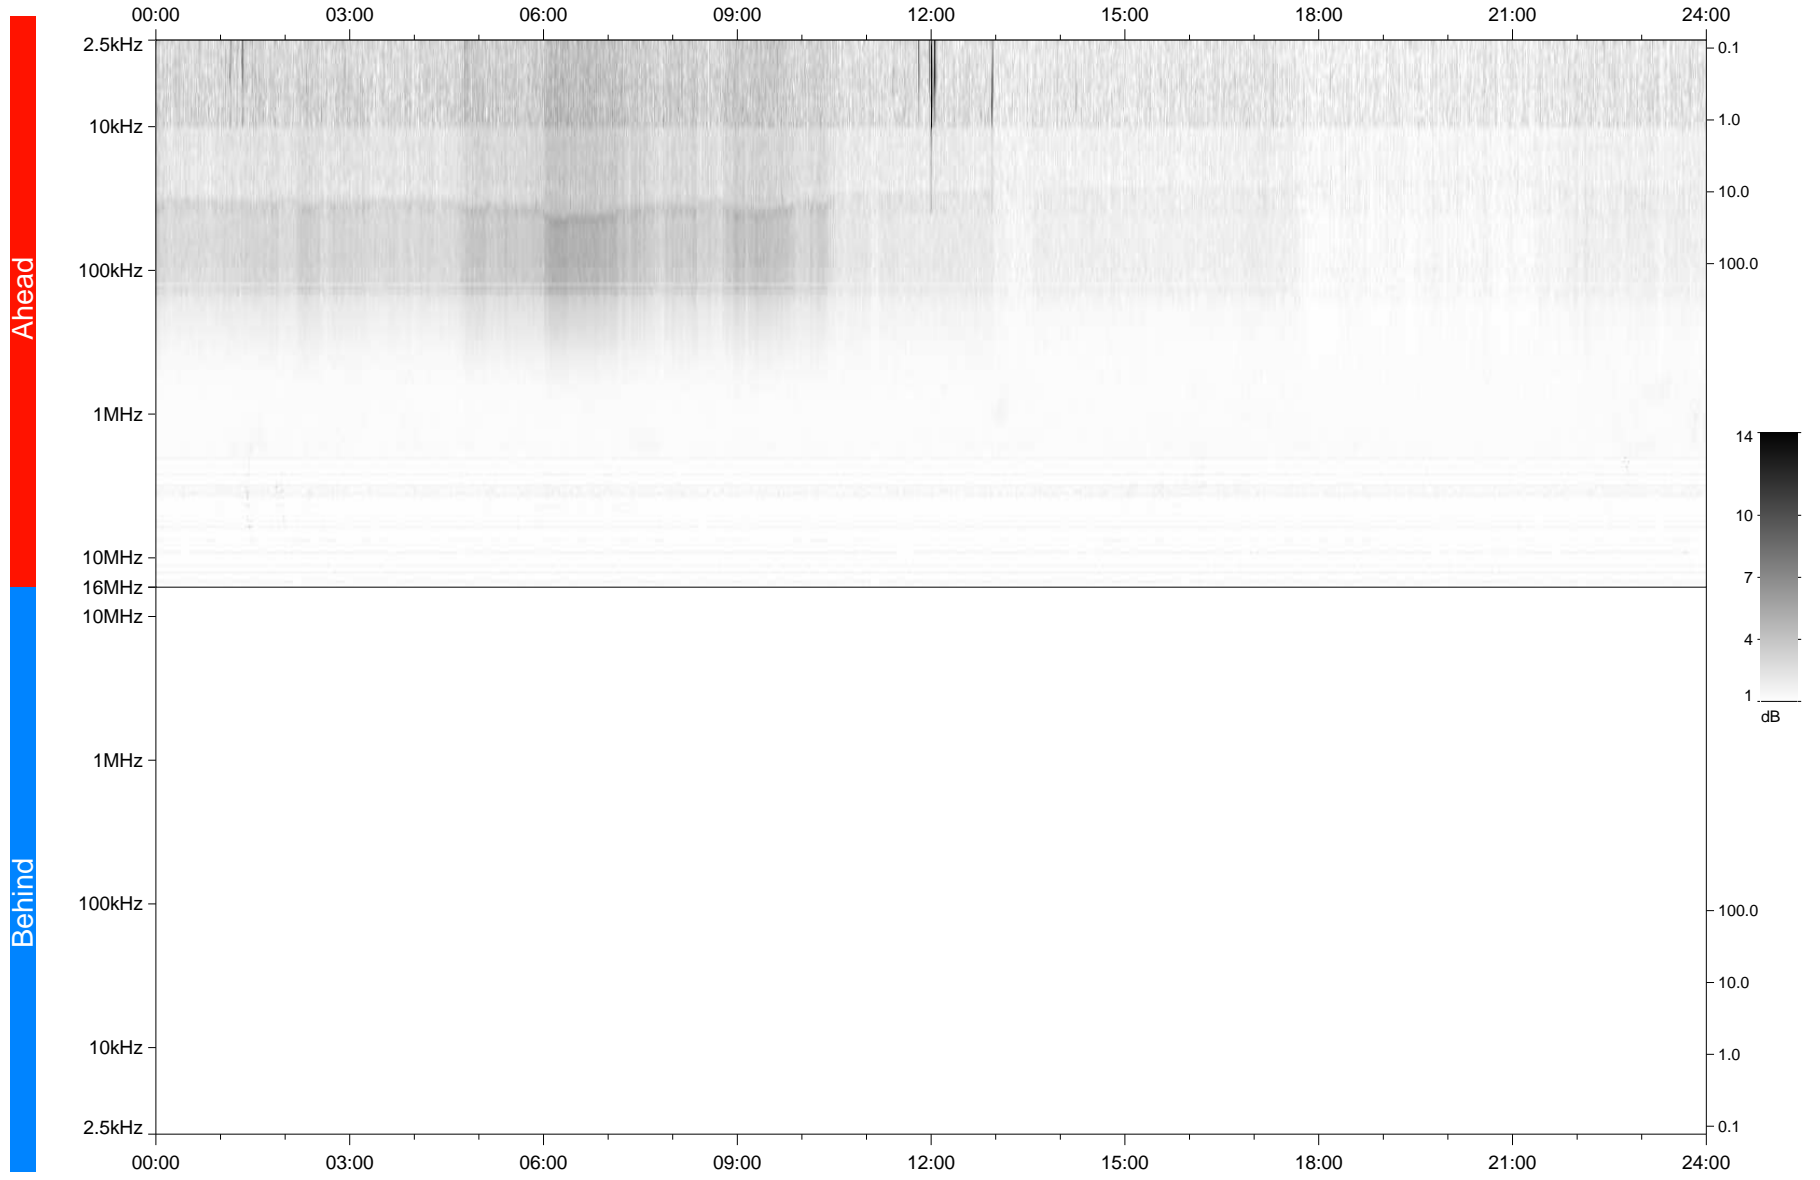

# STEREO/WAVES Daily Summary - 11-Sep-2020 (DOY 255)

Ahead source file: swaves\_ahead\_2020\_255\_1\_05.fin  
Ahead PSE Angle: -62.8°

Behind PSE Angle: 58.4°  
Behind source file: No STEREO-B data

Time (UTC)

file: stereo\_swaves\_daily-summary\_gray\_20200911\_v03  
made by: space.umn.edu on macOS with TDL 8.8.2 on 2022-09-15 16:42:24, with TLib V945 / dynspec V311