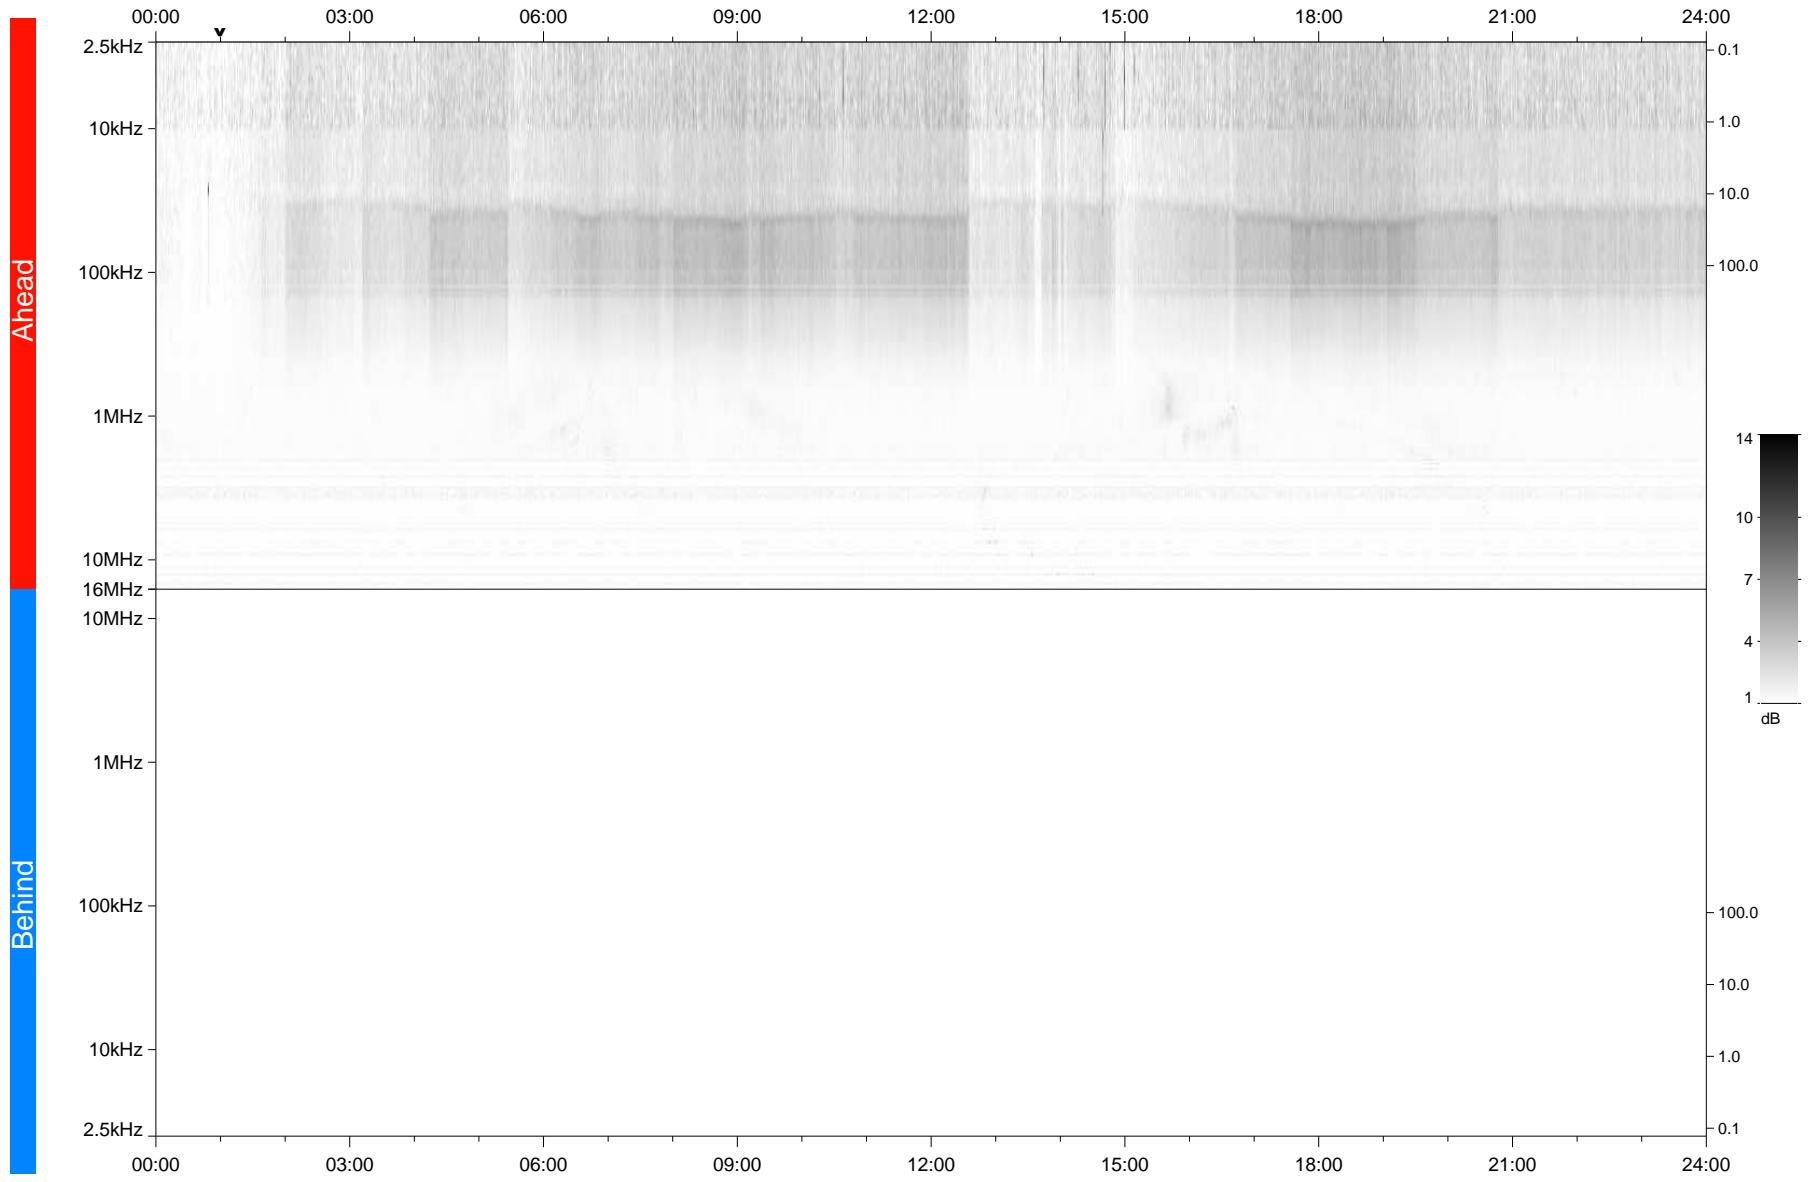

# STEREO/WAVES Daily Summary - 08-Sep-2020 (DOY 252)

Ahead source file: swaves\_ahead\_2020\_252\_1\_05.fin  
Ahead PSE Angle: -63.1°

Behind PSE Angle: 58.4°  
Behind source file: No STEREO-B data

Time (UTC)

file: stereo\_swaves\_daily-summary\_gray\_20200908\_v03  
made by: space.umn.edu on macOS with TDL 8.8.2 on 2022-09-15 16:38:18, with TLib V945 / dynspec V311