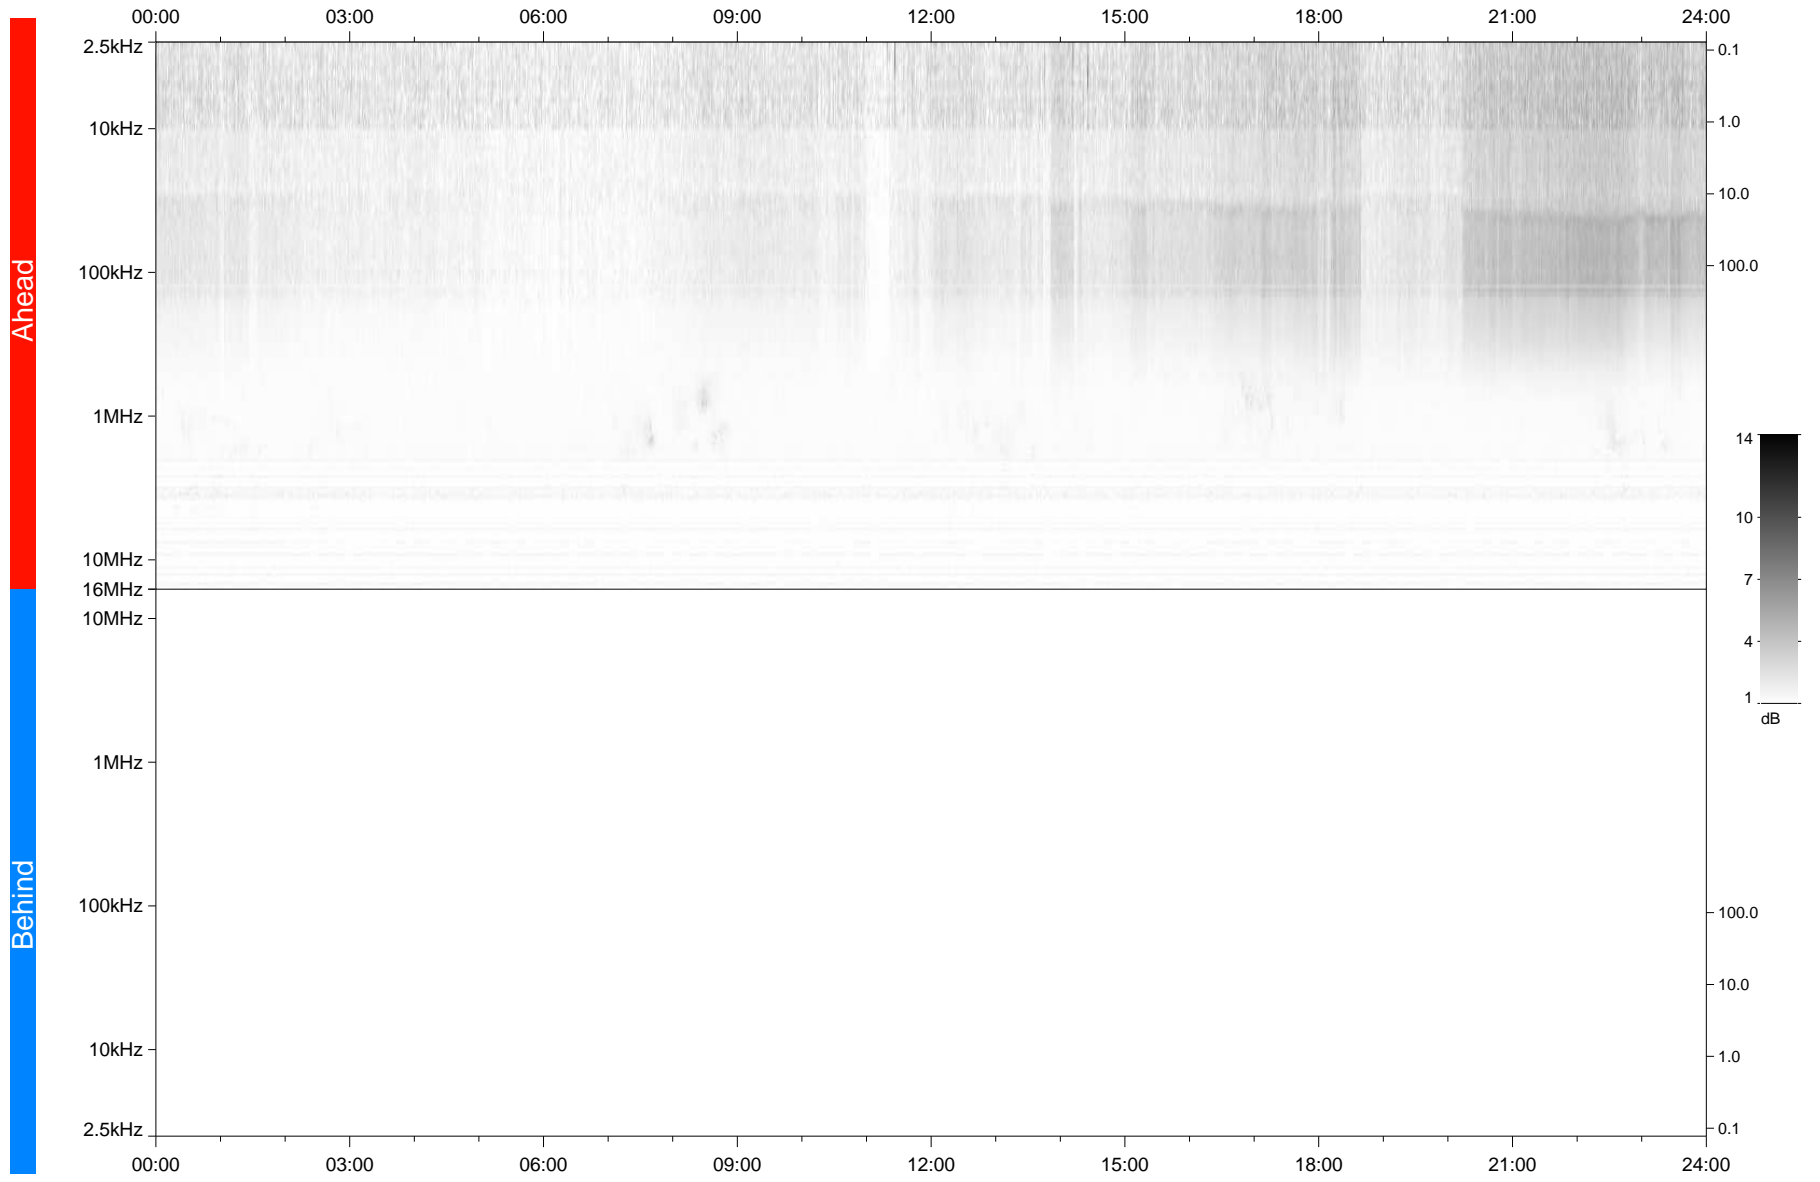

STEREO/WAVES Daily Summary - 05-Sep-2020 (DOY 249)

Ahead source file: swaves_ahead_2020_249_1_05.fin
Ahead PSE Angle: -63.4°

Behind PSE Angle: 58.5°
Behind source file: No STEREO-B data

Time (UTC)

file: stereo_swaves_daily-summary_gray_20200905_v03
made by: space.umn.edu on macOS with TDL 8.8.2 on 2022-09-15 16:34:12, with TLib V945 / dynspec V311