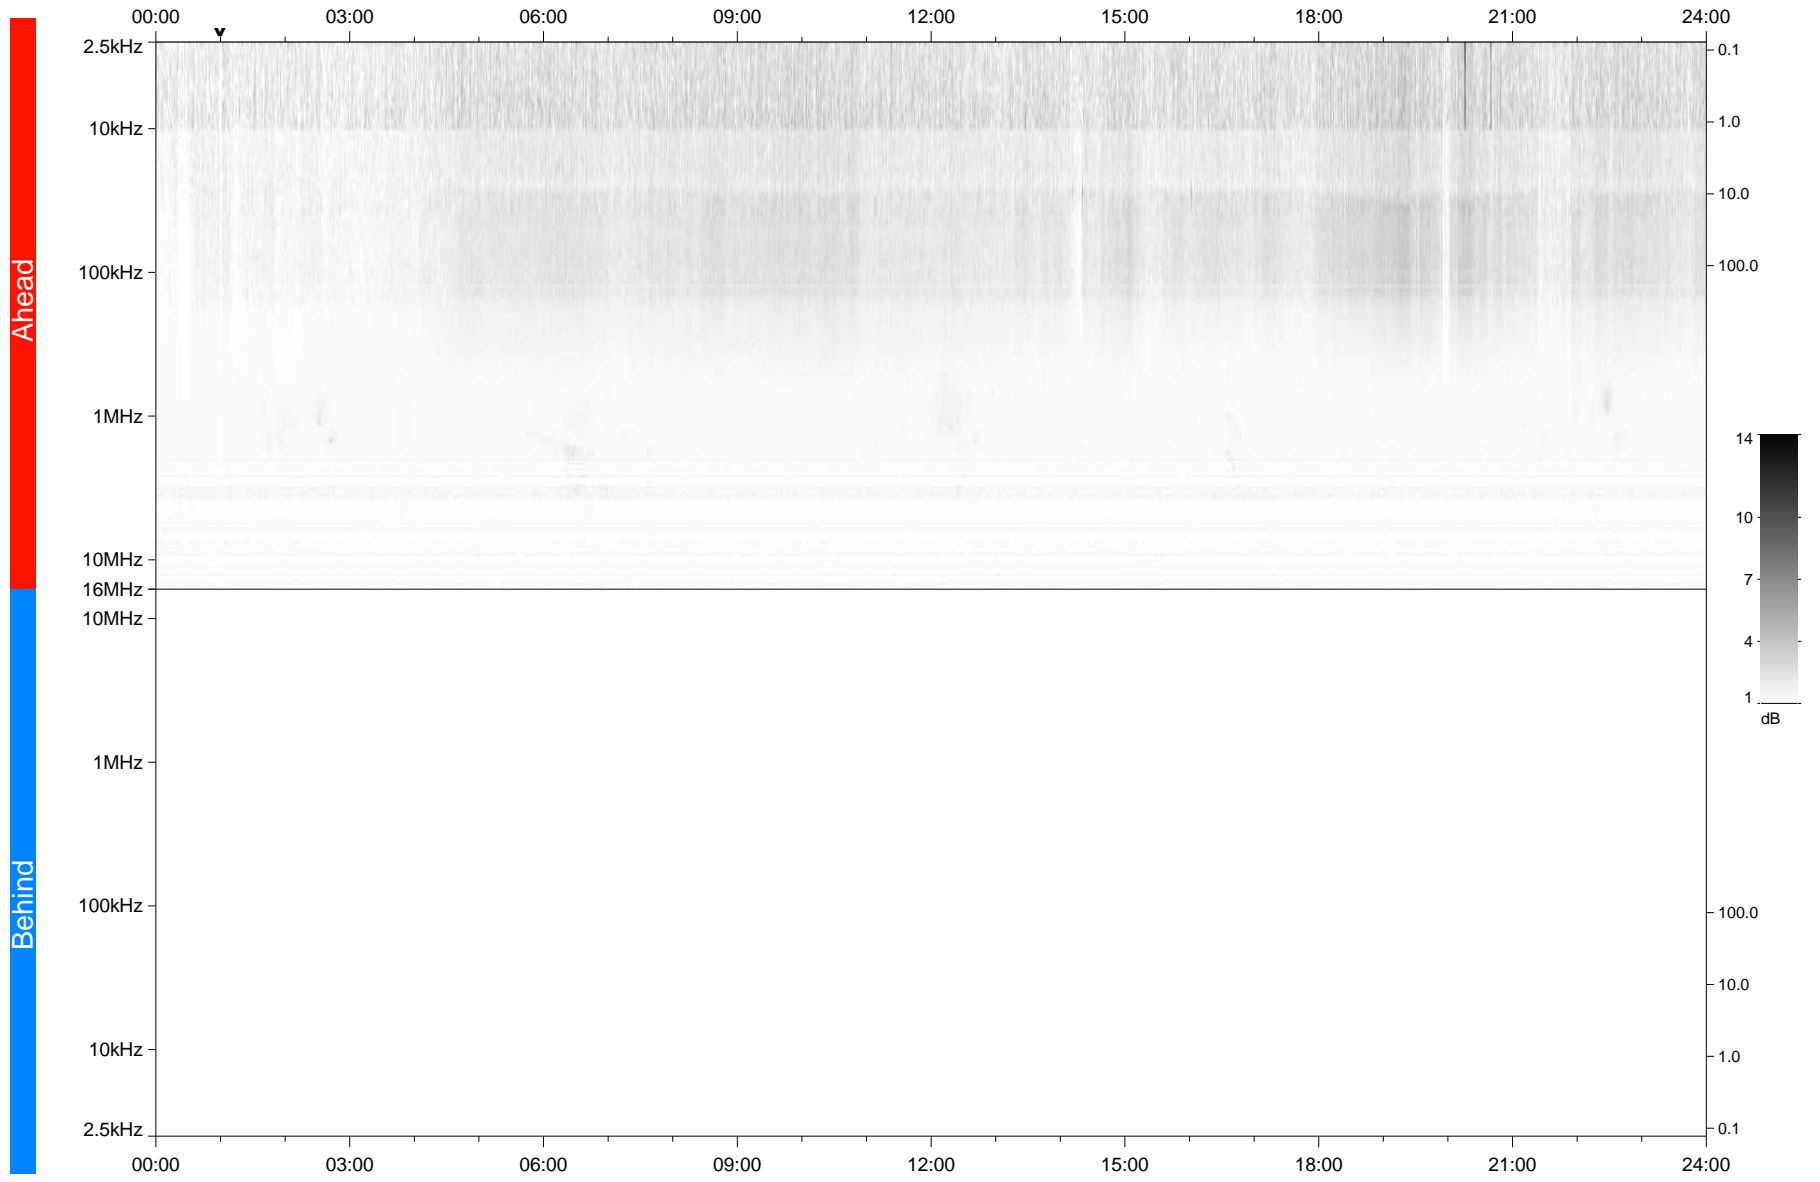

# STEREO/WAVES Daily Summary - 04-Sep-2020 (DOY 248)

Ahead source file: swaves\_ahead\_2020\_248\_1\_05.fin  
Ahead PSE Angle: -63.4°

Behind PSE Angle: 58.6°  
Behind source file: No STEREO-B data

Time (UTC)

file: stereo\_swaves\_daily-summary\_gray\_20200904\_v03  
made by: space.umn.edu on macOS with TDL 8.8.2 on 2022-09-15 16:32:50, with TLib V945 / dynspec V311