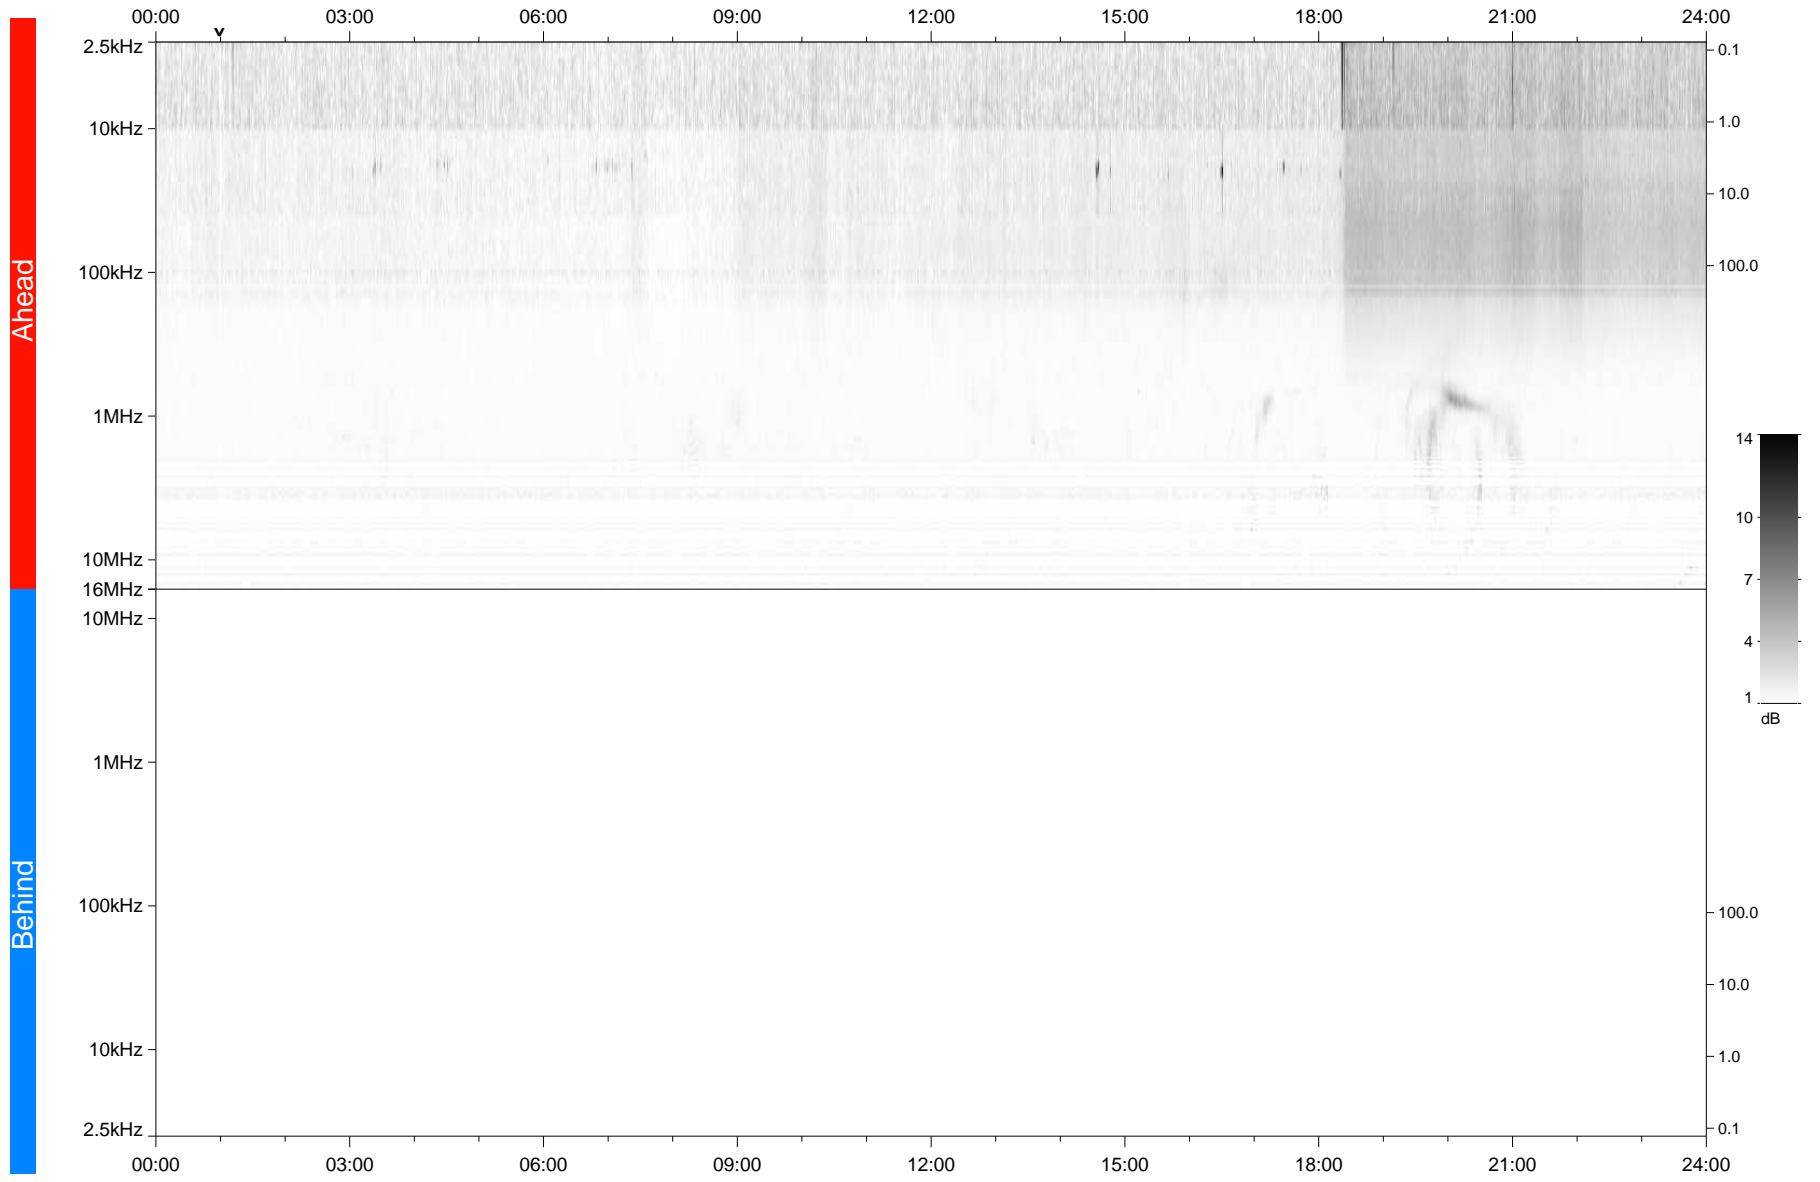

# STEREO/WAVES Daily Summary - 31-Aug-2020 (DOY 244)

Ahead source file: swaves\_ahead\_2020\_244\_1\_05.fin  
Ahead PSE Angle: -63.8°

Behind PSE Angle: 58.6°  
Behind source file: No STEREO-B data

Time (UTC)

file: stereo\_swaves\_daily-summary\_gray\_20200831\_v03  
made by: space.umn.edu on macOS with TDL 8.8.2 on 2022-09-15 16:27:20, with TLib V945 / dynspec V311