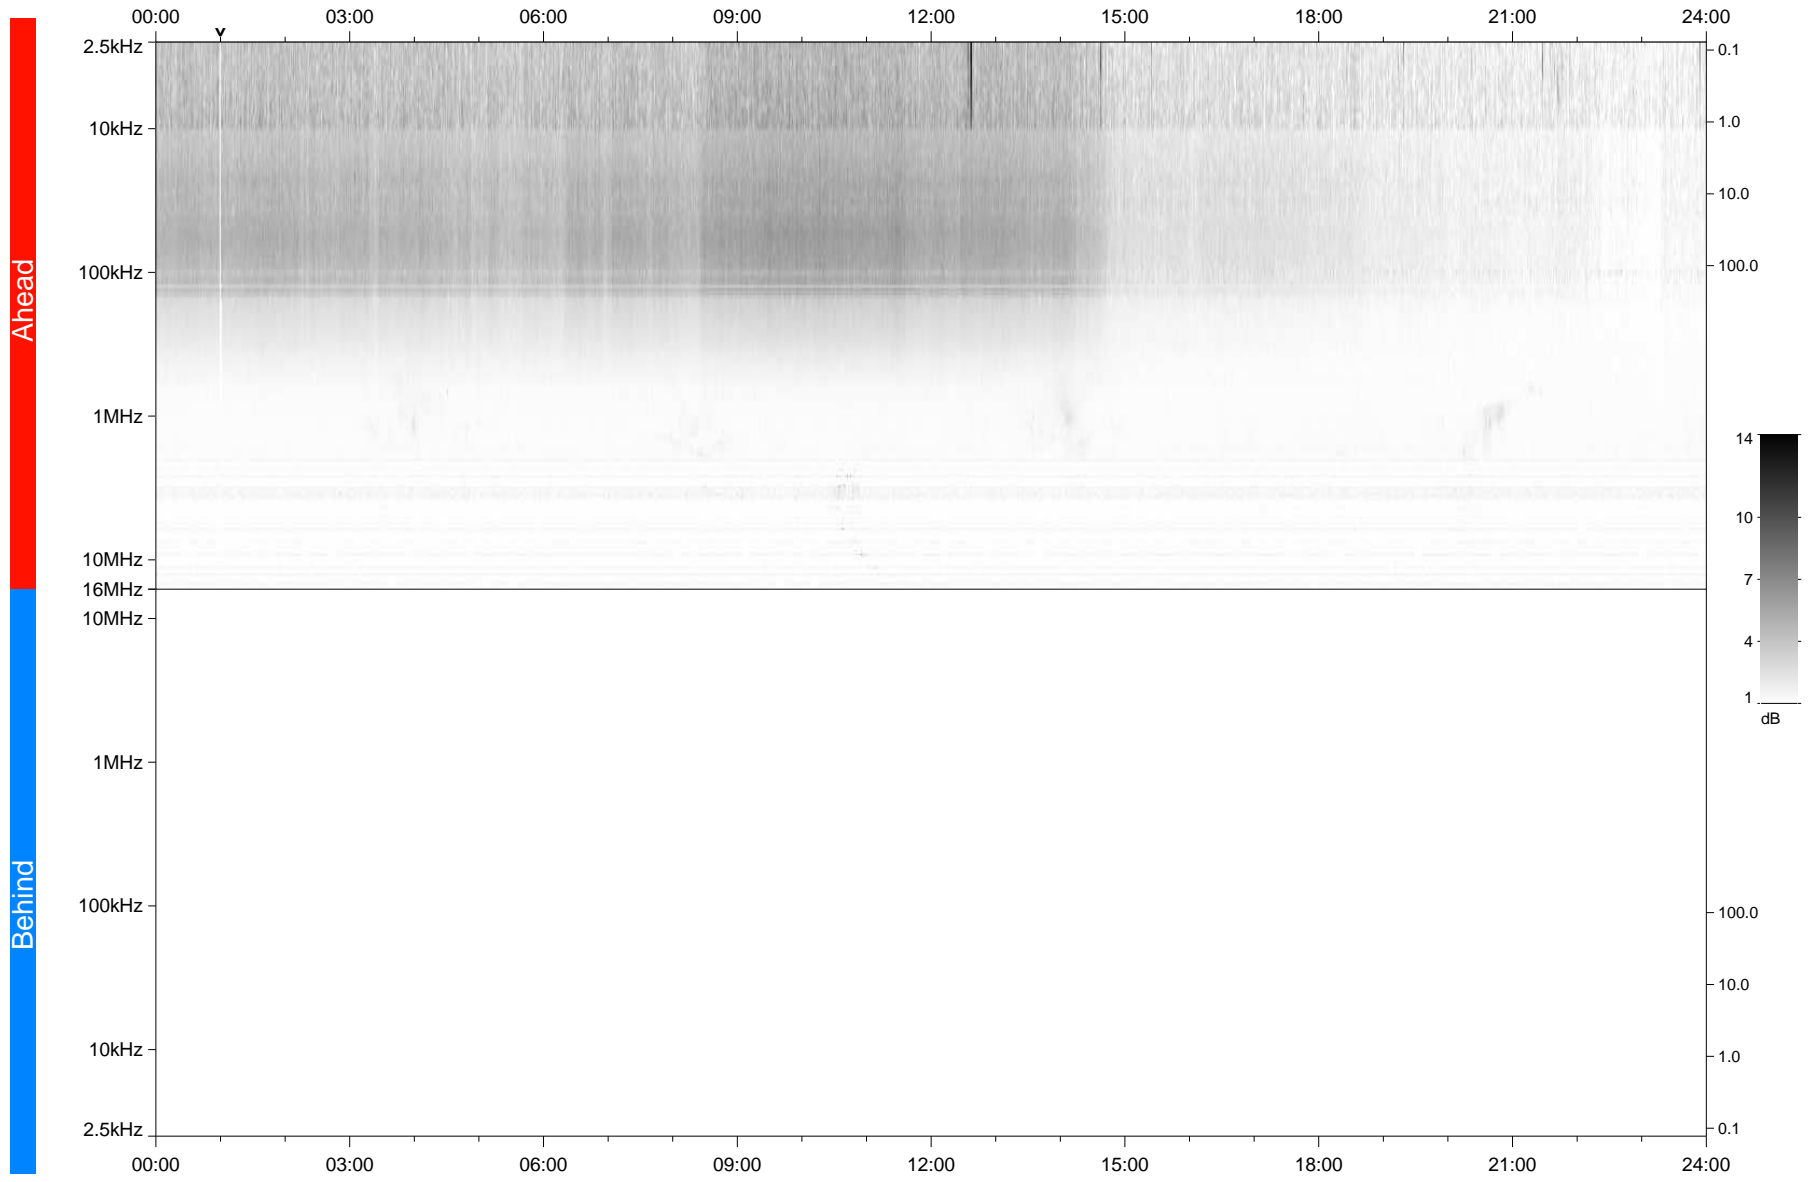

# STEREO/WAVES Daily Summary - 25-Aug-2020 (DOY 238)

Ahead source file: swaves\_ahead\_2020\_238\_1\_06.fin  
Ahead PSE Angle: -64.4°

Behind PSE Angle: 58.9°  
Behind source file: No STEREO-B data

Time (UTC)

file: stereo\_swaves\_daily-summary\_gray\_20200825\_v04  
made by: space.umn.edu on macOS with TDL 8.8.2 on 2022-10-03 17:13:45, with TLib V945 / dynspec V311