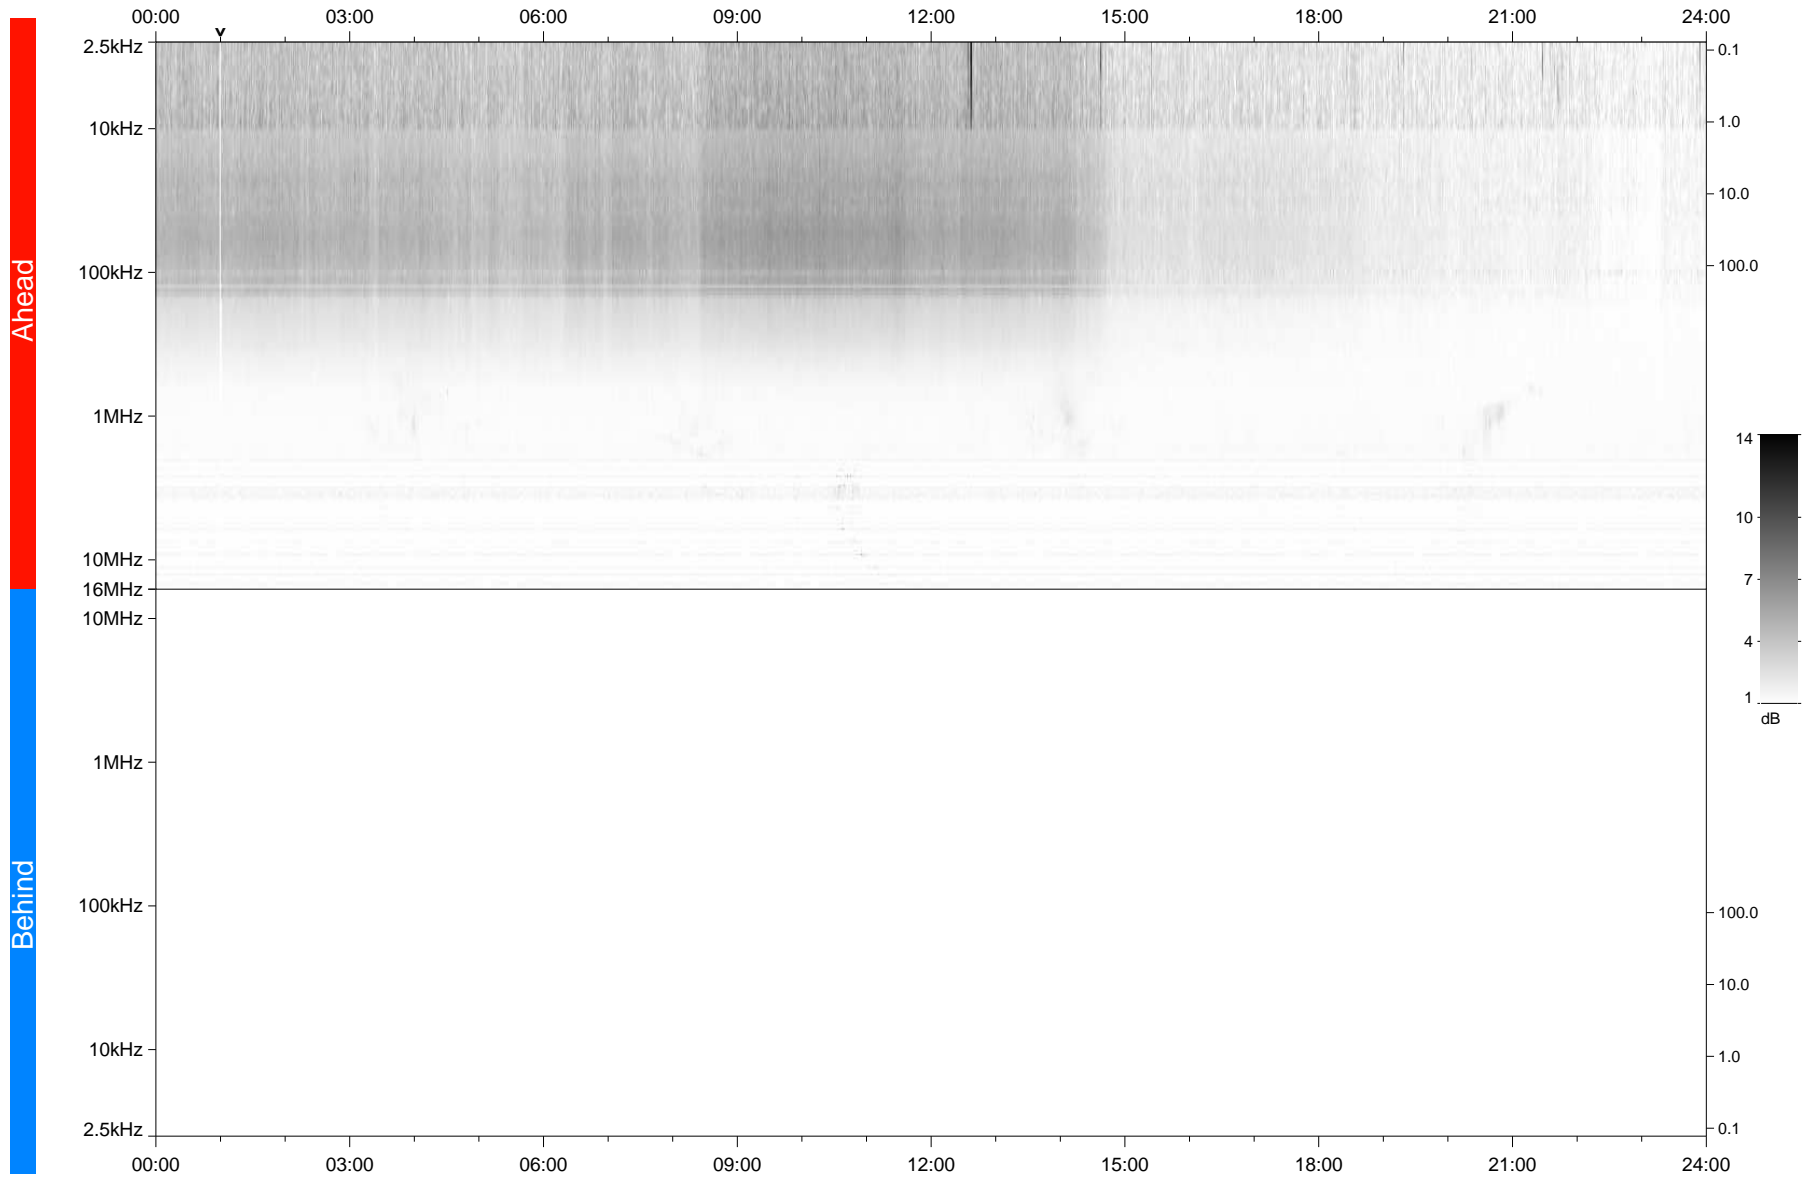

STEREO/WAVES Daily Summary - 25-Aug-2020 (DOY 238)

Ahead source file: swaves_ahead_2020_238_1_06.fin
Ahead PSE Angle: -64.4°

Behind PSE Angle: 58.9°
Behind source file: No STEREO-B data

Time (UTC)

file: stereo_swaves_daily-summary_gray_20200825_v03
made by: space.umn.edu on macOS with TDL 8.8.2 on 2022-09-15 16:19:10, with TLib V945 / dynspec V311