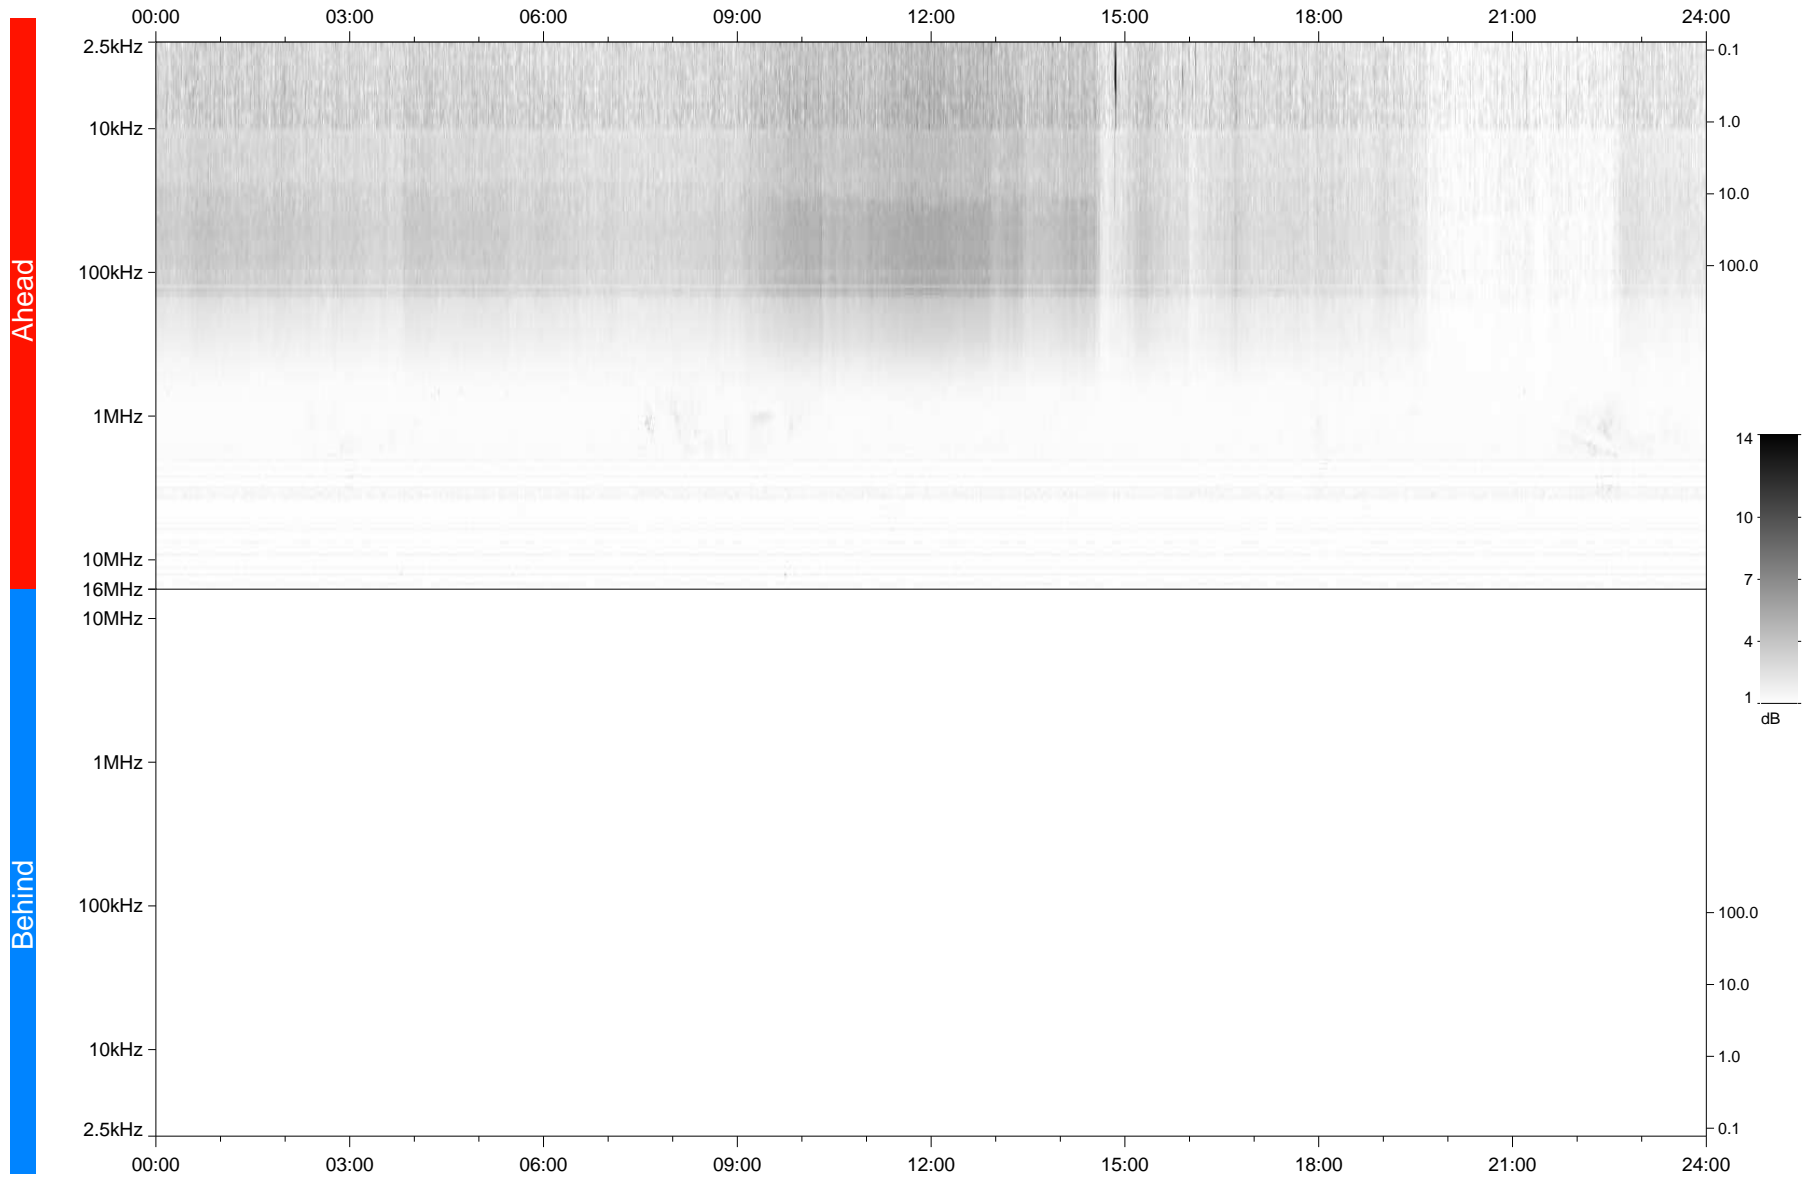

# STEREO/WAVES Daily Summary - 24-Aug-2020 (DOY 237)

Ahead source file: swaves\_ahead\_2020\_237\_1\_05.fin  
Ahead PSE Angle: -64.4°

Behind PSE Angle: 59.0°  
Behind source file: No STEREO-B data

Time (UTC)

file: stereo\_swaves\_daily-summary\_gray\_20200824\_v03  
made by: space.umn.edu on macOS with TDL 8.8.2 on 2022-09-15 16:17:48, with Tlib V945 / dynspec V311