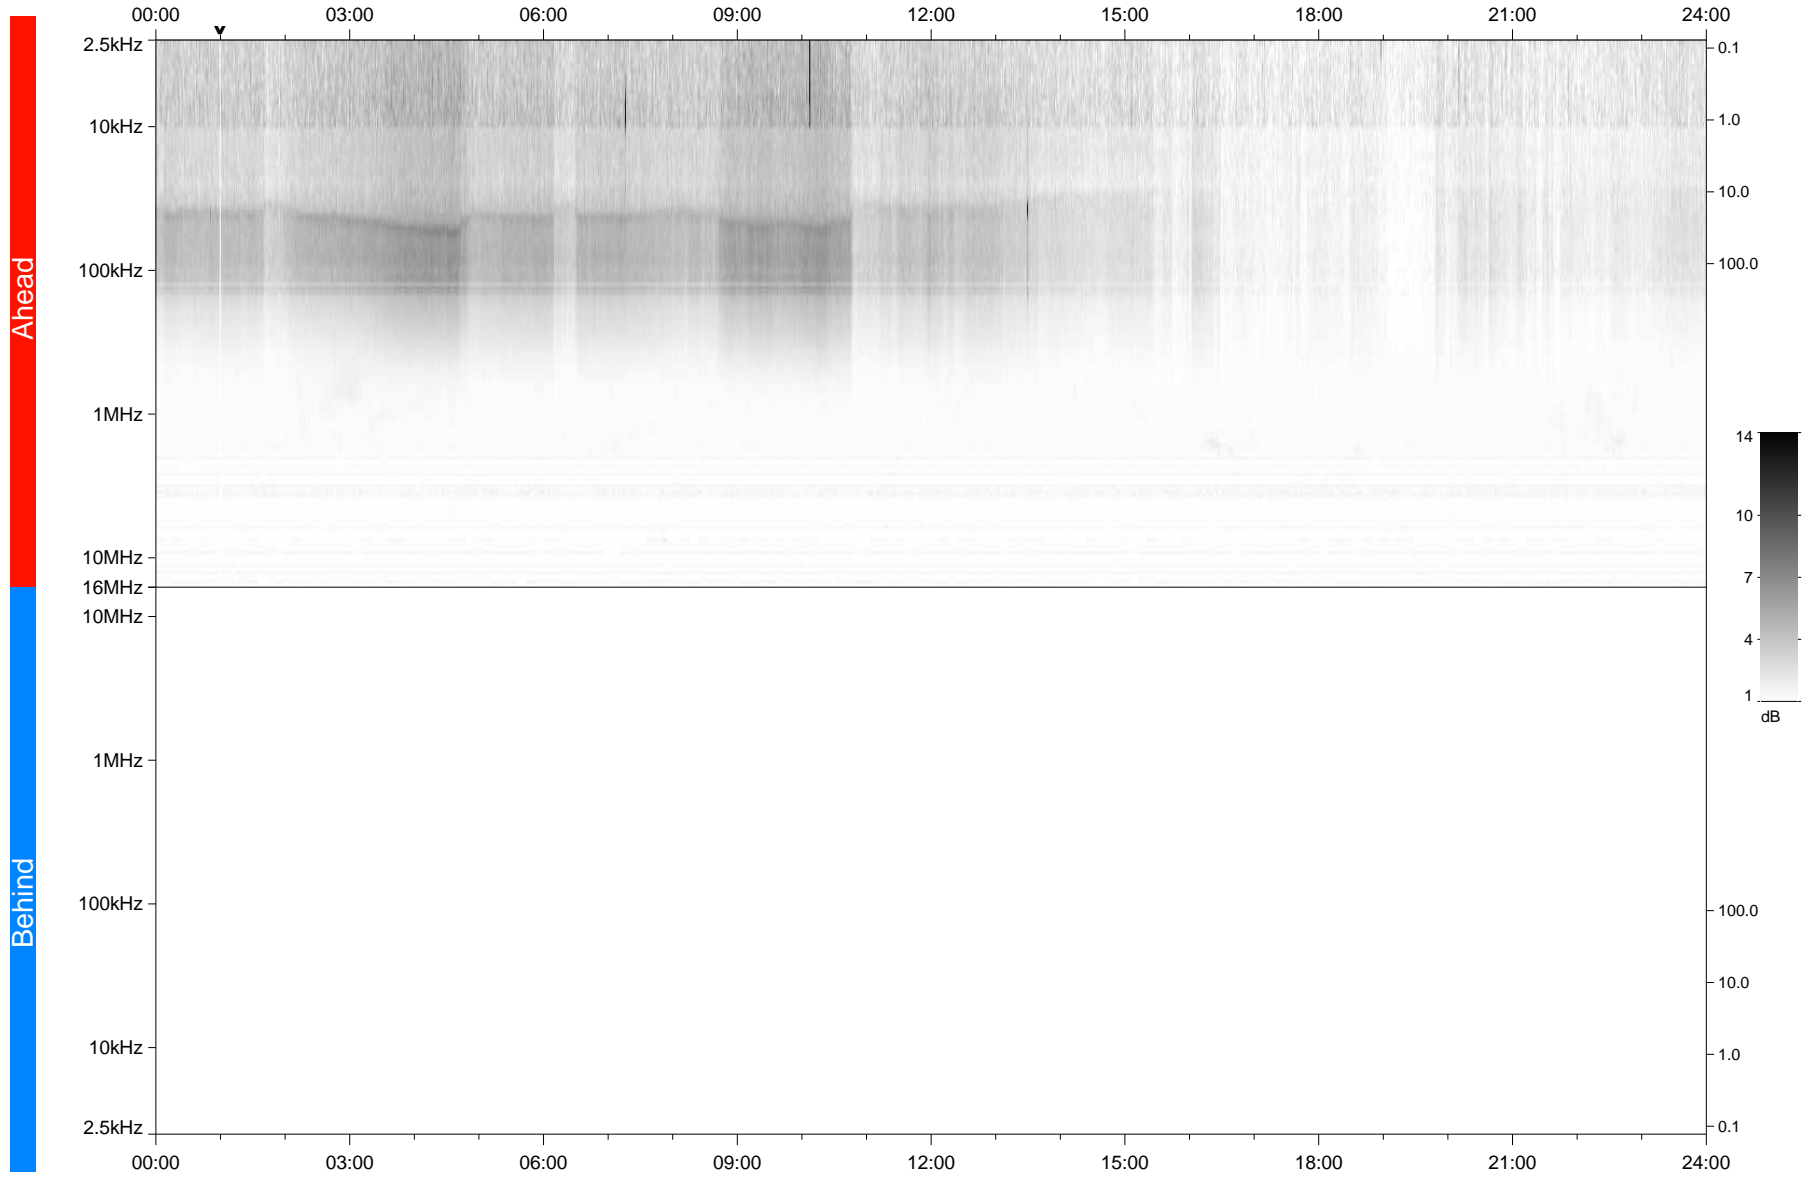

# STEREO/WAVES Daily Summary - 23-Aug-2020 (DOY 236)

Ahead source file: swaves\_ahead\_2020\_236\_1\_05.fin  
Ahead PSE Angle: -64.5°

Behind PSE Angle: 59.0°  
Behind source file: No STEREO-B data

Time (UTC)

file: stereo\_swaves\_daily-summary\_gray\_20200823\_v03  
made by: space.umn.edu on macOS with TDL 8.8.2 on 2022-09-15 16:16:26, with TLib V945 / dynspec V311