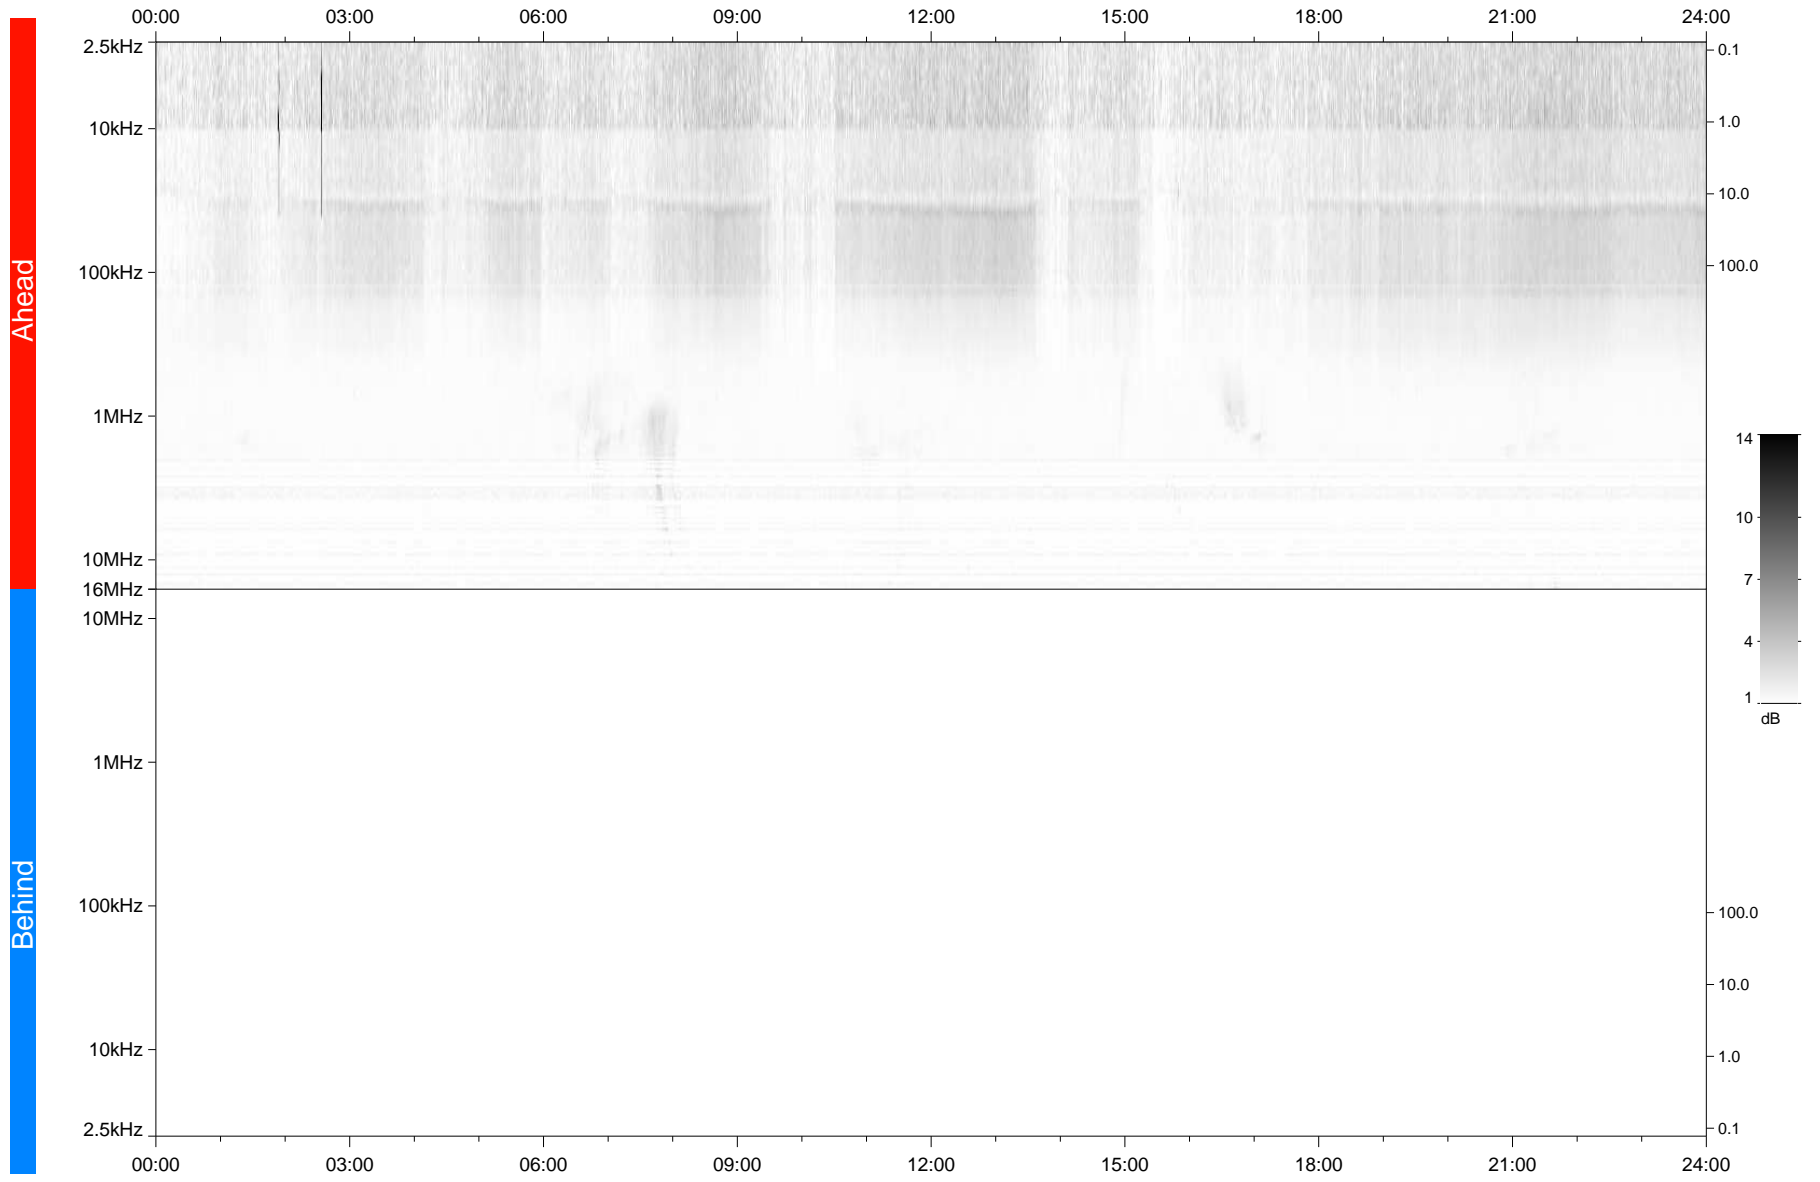

STEREO/WAVES Daily Summary - 22-Aug-2020 (DOY 235)

Ahead source file: swaves_ahead_2020_235_1_05.fin
Ahead PSE Angle: -64.6°

Behind PSE Angle: 59.0°
Behind source file: No STEREO-B data

Time (UTC)

file: stereo_swaves_daily-summary_gray_20200822_v04
made by: space.umn.edu on macOS with TDL 8.8.2 on 2022-10-03 17:09:15, with TLib V945 / dynspec V311