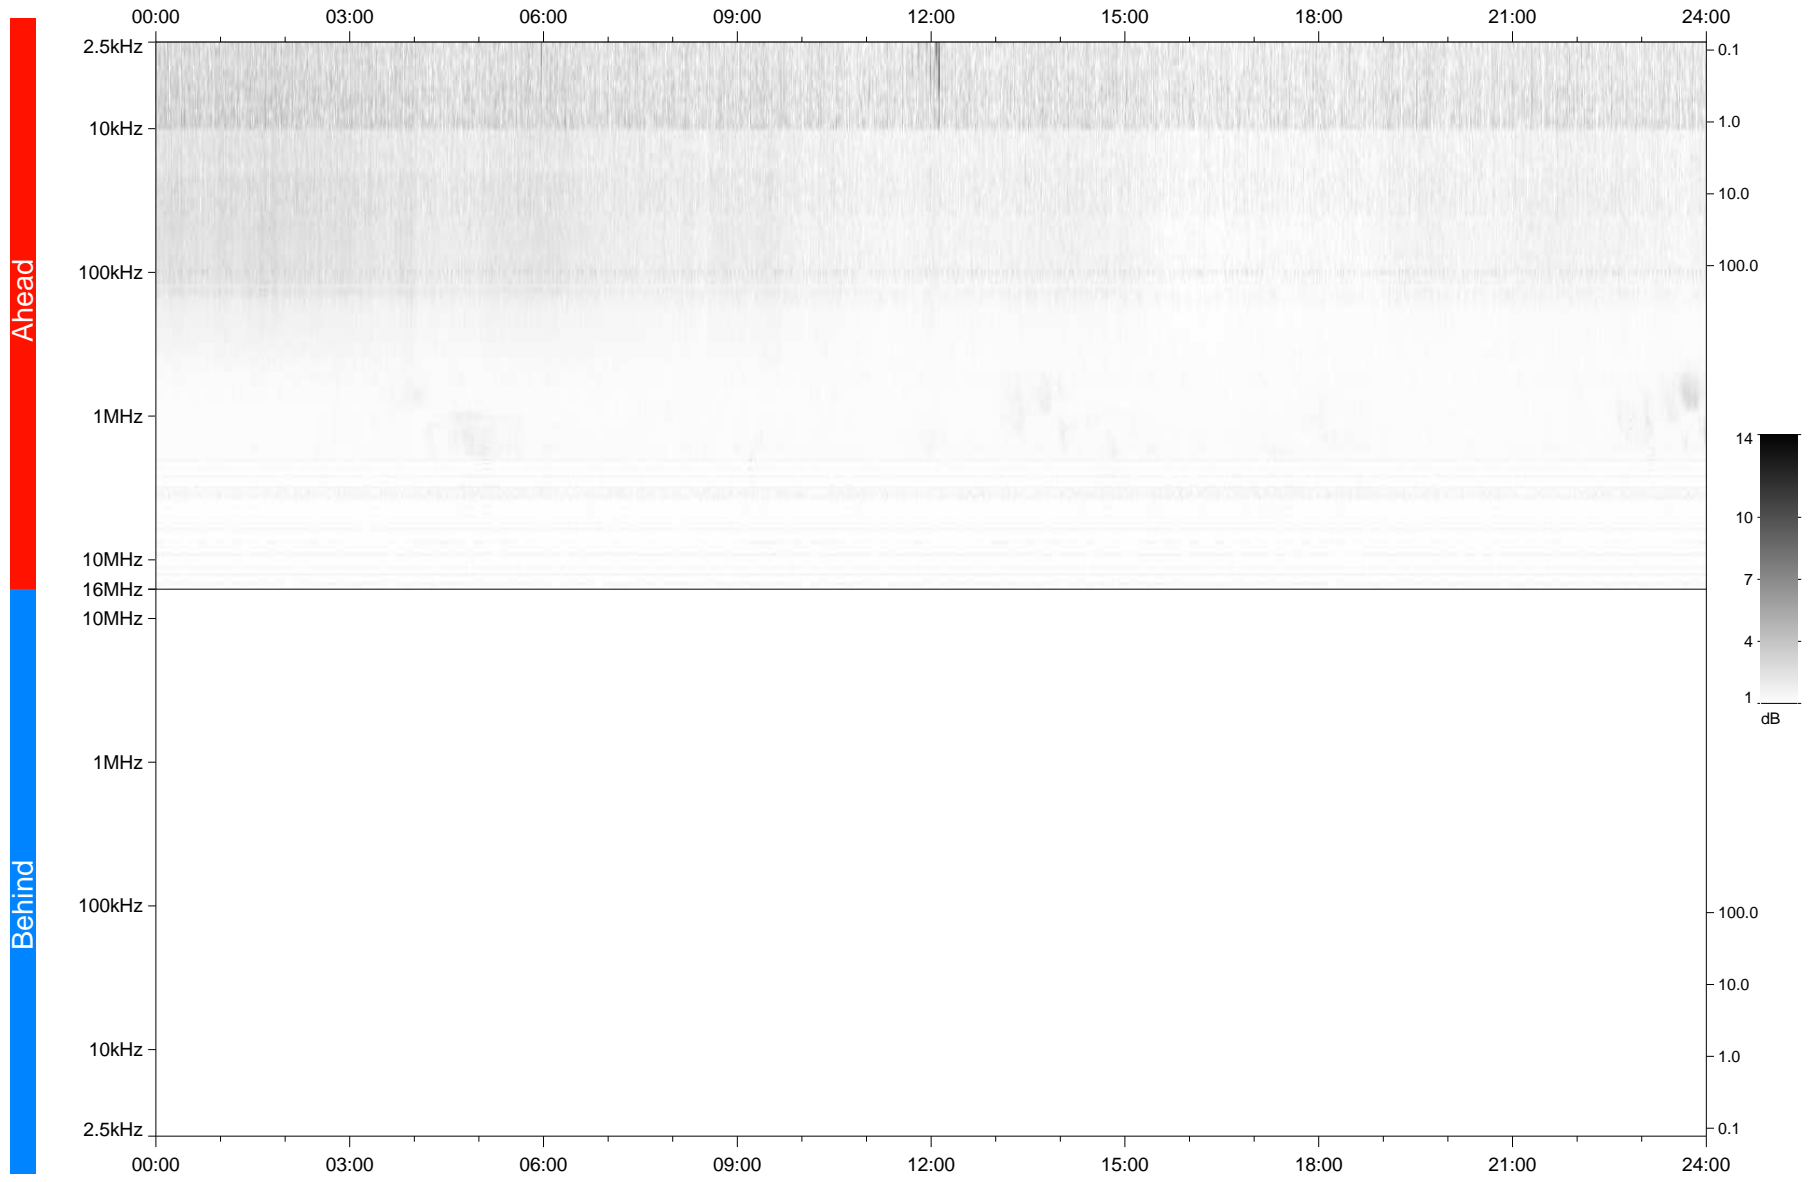

# STEREO/WAVES Daily Summary - 18-Aug-2020 (DOY 231)

Ahead source file: swaves\_ahead\_2020\_231\_1\_05.fin  
Ahead PSE Angle: -64.9°

Behind PSE Angle: 59.2°  
Behind source file: No STEREO-B data

Time (UTC)

file: stereo\_swaves\_daily-summary\_gray\_20200818\_v03  
made by: space.umn.edu on macOS with TDL 8.8.2 on 2022-09-15 16:09:35, with TLib V945 / dynspec V311