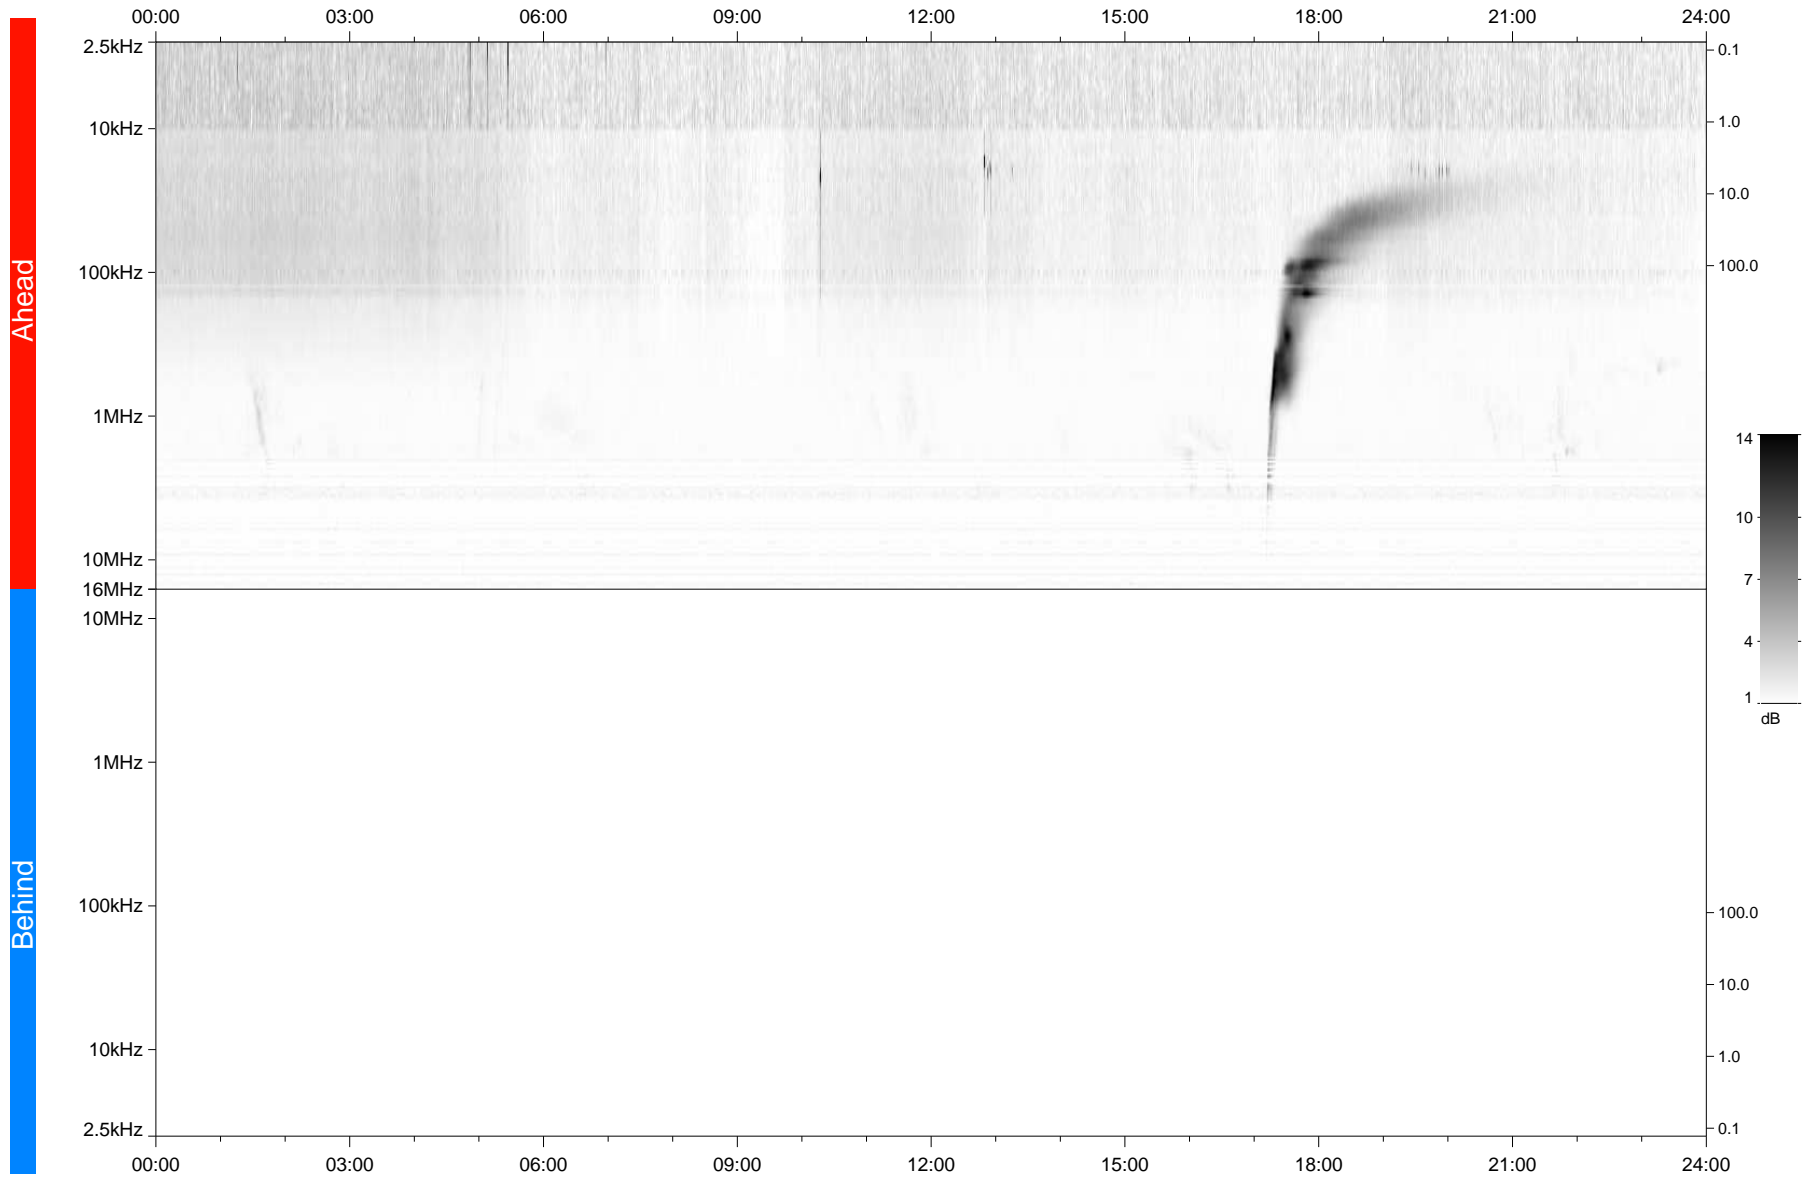

# STEREO/WAVES Daily Summary - 16-Aug-2020 (DOY 229)

Ahead source file: swaves\_ahead\_2020\_229\_1\_05.fin  
Ahead PSE Angle: -65.1°

Behind PSE Angle: 59.3°  
Behind source file: No STEREO-B data

Time (UTC)

file: stereo\_swaves\_daily-summary\_gray\_20200816\_v03  
made by: space.umn.edu on macOS with TDL 8.8.2 on 2022-09-15 16:06:52, with TLib V945 / dynspec V311