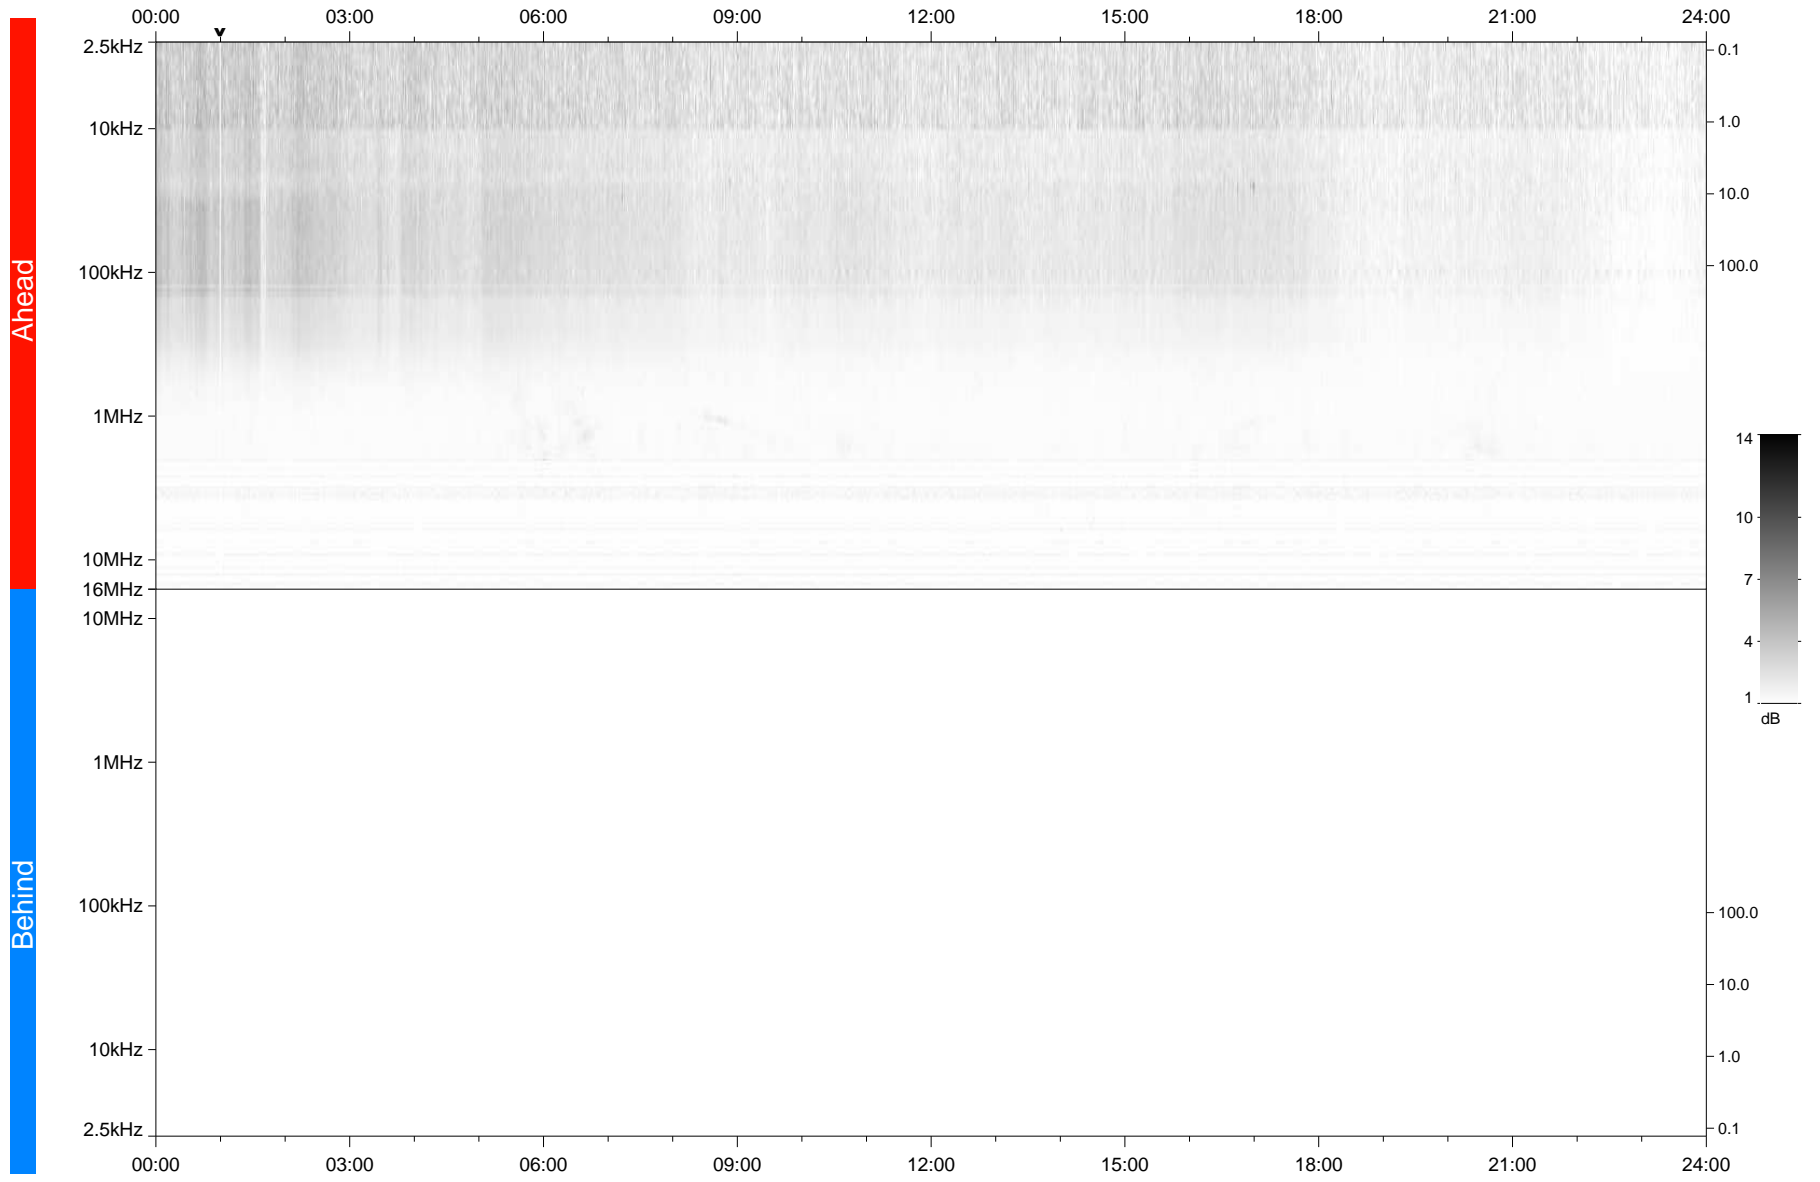

STEREO/WAVES Daily Summary - 15-Aug-2020 (DOY 228)

Ahead source file: swaves_ahead_2020_228_1_05.fin
Ahead PSE Angle: -65.2°

Behind PSE Angle: 59.4°
Behind source file: No STEREO-B data

Time (UTC)

file: stereo_swaves_daily-summary_gray_20200815_v04
made by: space.umn.edu on macOS with TDL 8.8.2 on 2022-10-03 16:58:45, with TLib V945 / dynspec V311