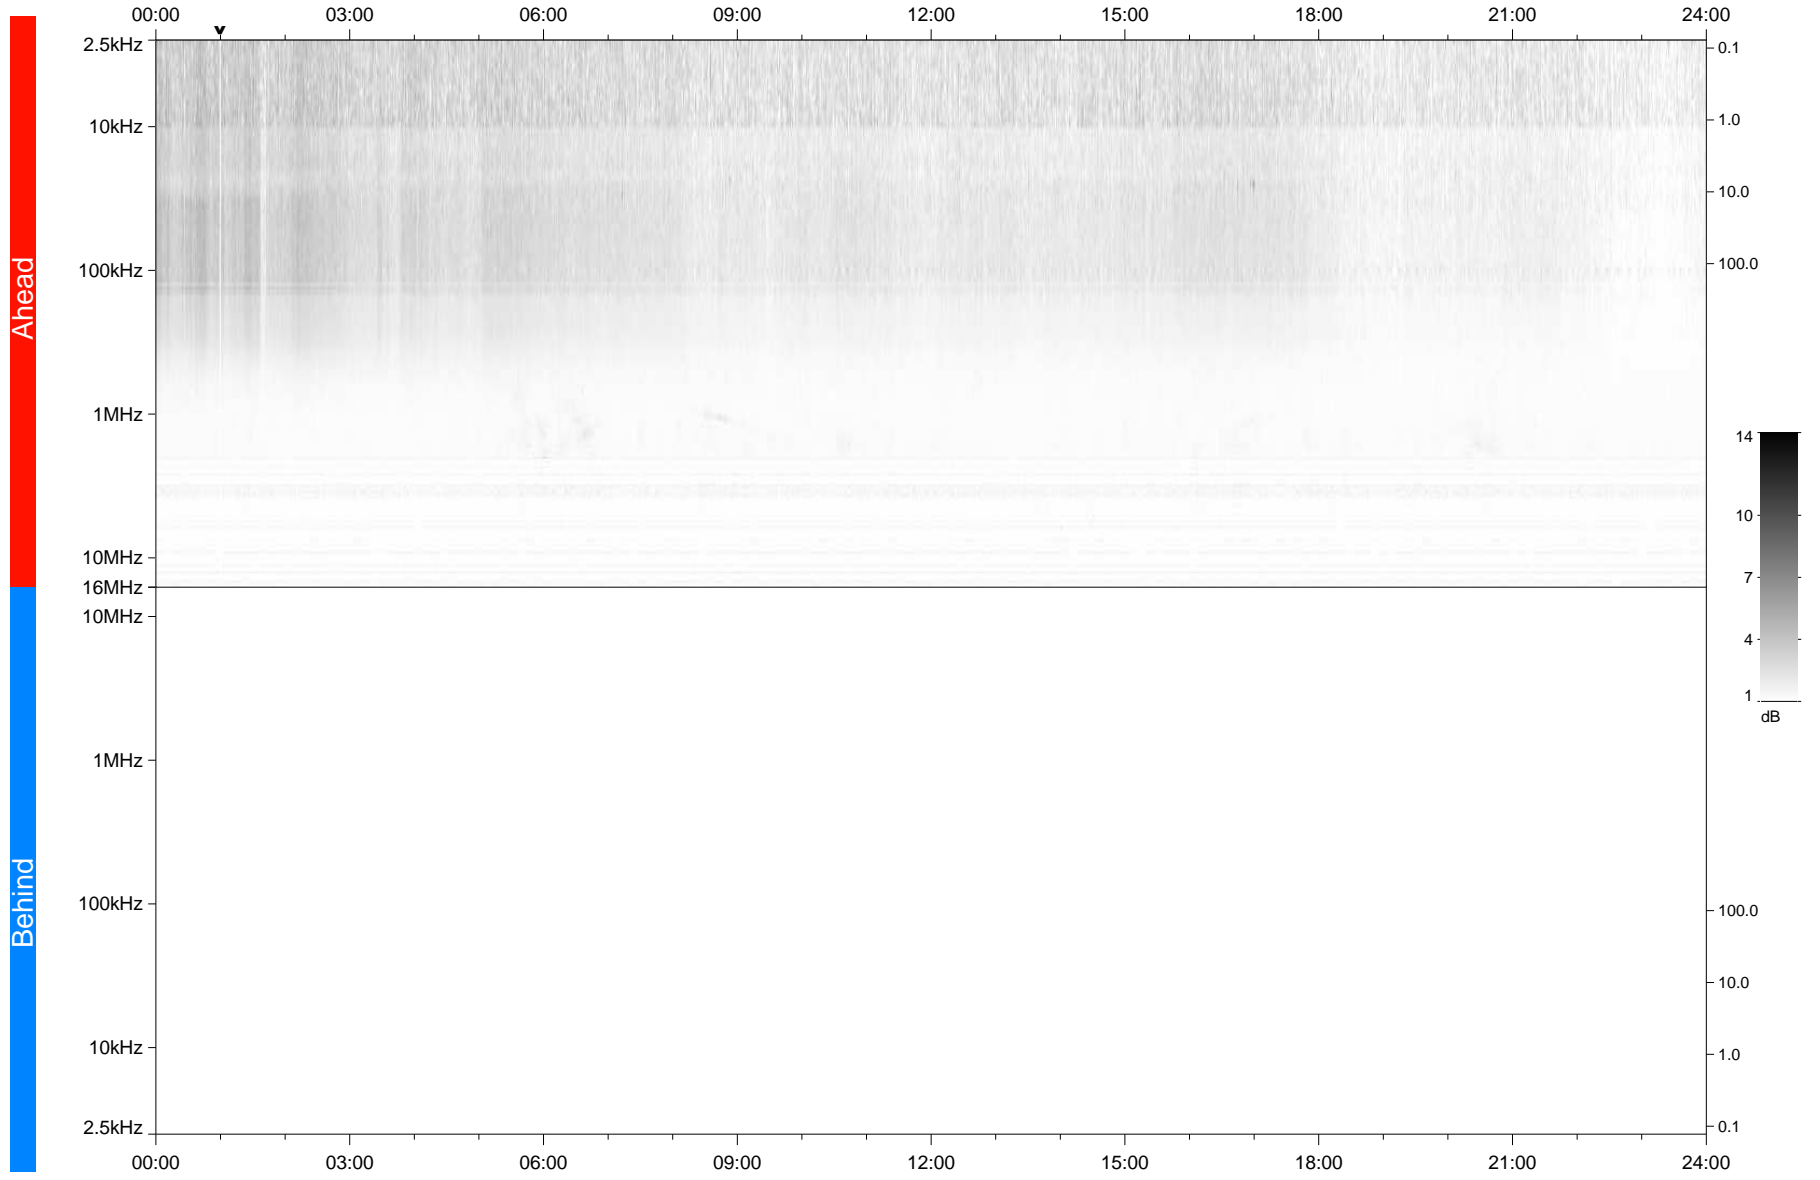

# STEREO/WAVES Daily Summary - 15-Aug-2020 (DOY 228)

Ahead source file: swaves\_ahead\_2020\_228\_1\_05.fin  
Ahead PSE Angle: -65.2°

Behind PSE Angle: 59.4°  
Behind source file: No STEREO-B data

Time (UTC)

file: stereo\_swaves\_daily-summary\_gray\_20200815\_v03  
made by: space.umn.edu on macOS with TDL 8.8.2 on 2022-09-15 16:05:30, with TLib V945 / dynspec V311