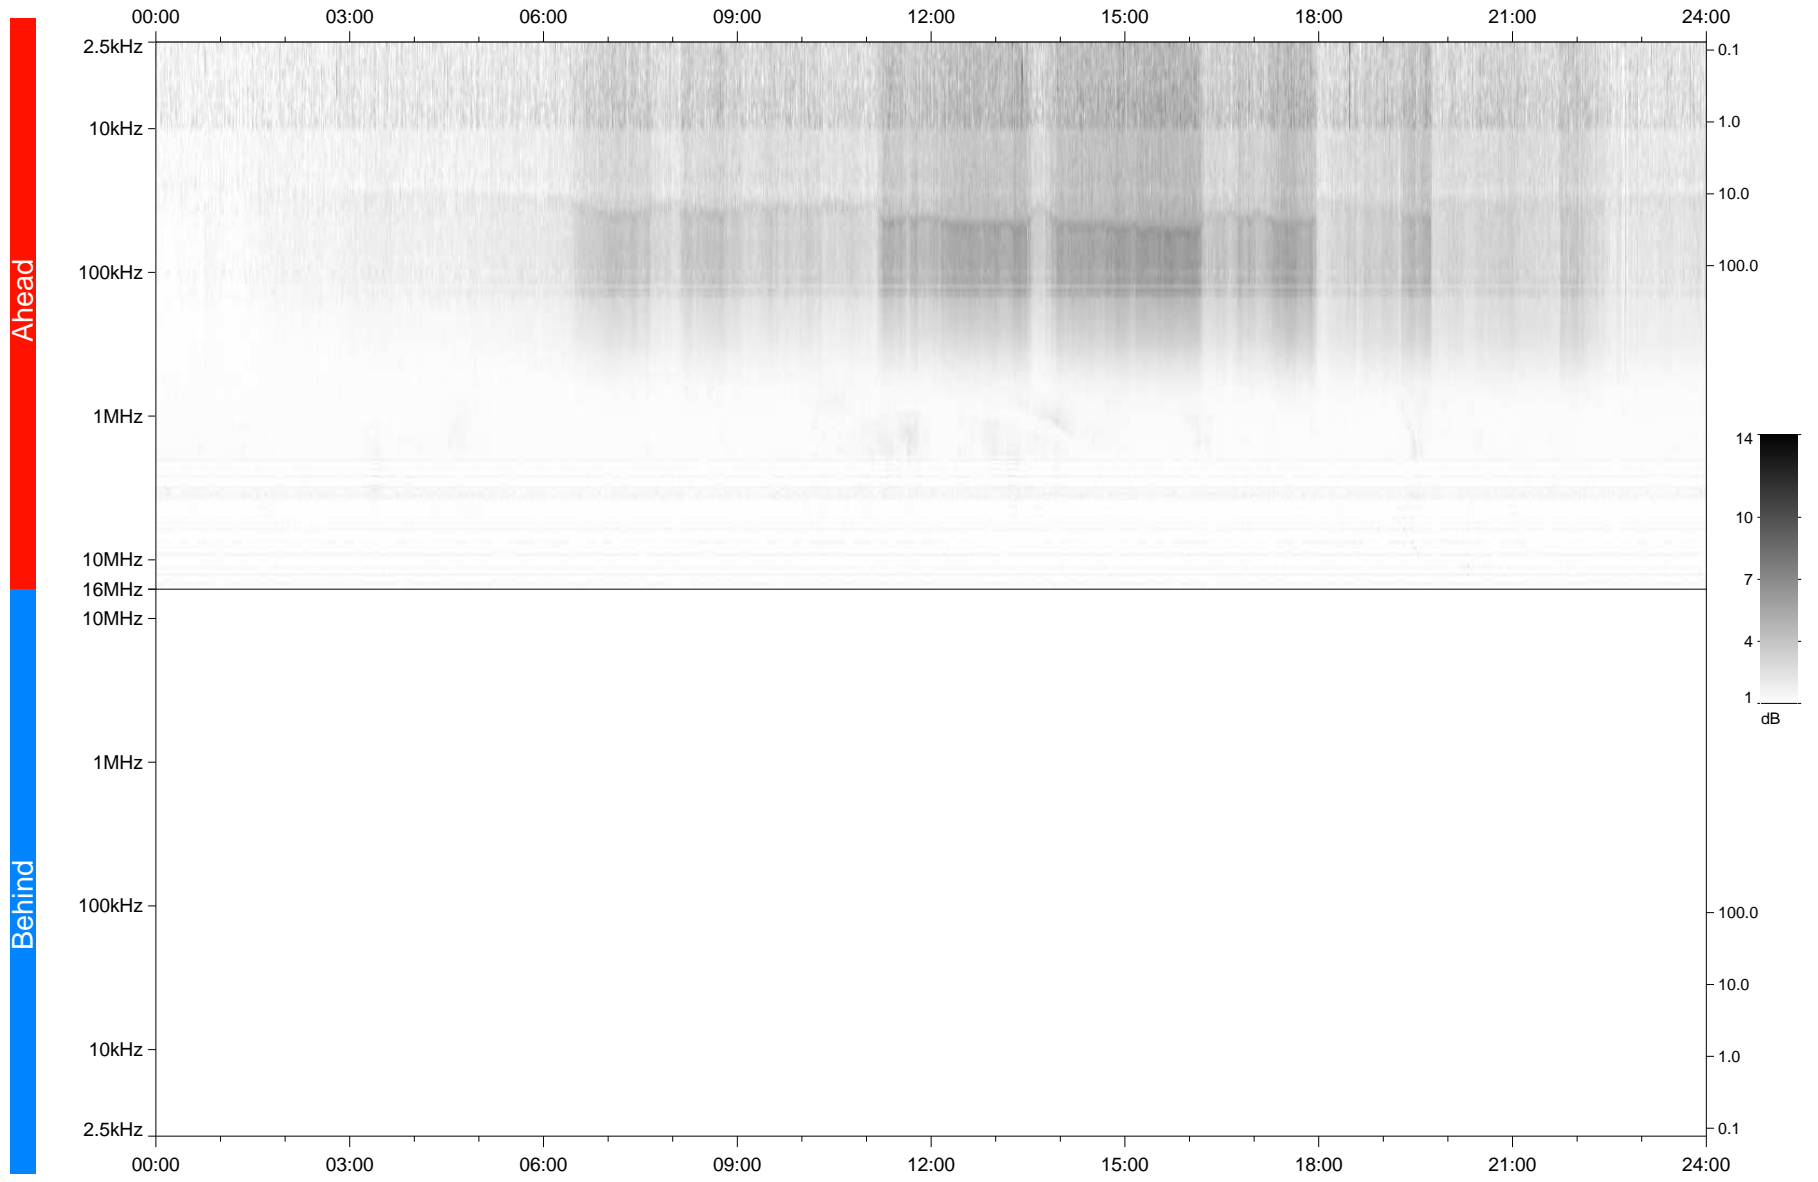

STEREO/WAVES Daily Summary - 14-Aug-2020 (DOY 227)

Ahead source file: swaves_ahead_2020_227_1_05.fin
Ahead PSE Angle: -65.4°

Behind PSE Angle: 59.4°
Behind source file: No STEREO-B data

Time (UTC)

file: stereo_swaves_daily-summary_gray_20200814_v04
made by: space.umn.edu on macOS with IDL 8.8.2 on 2022-10-03 16:57:17, with TLib V945 / dynspec V311