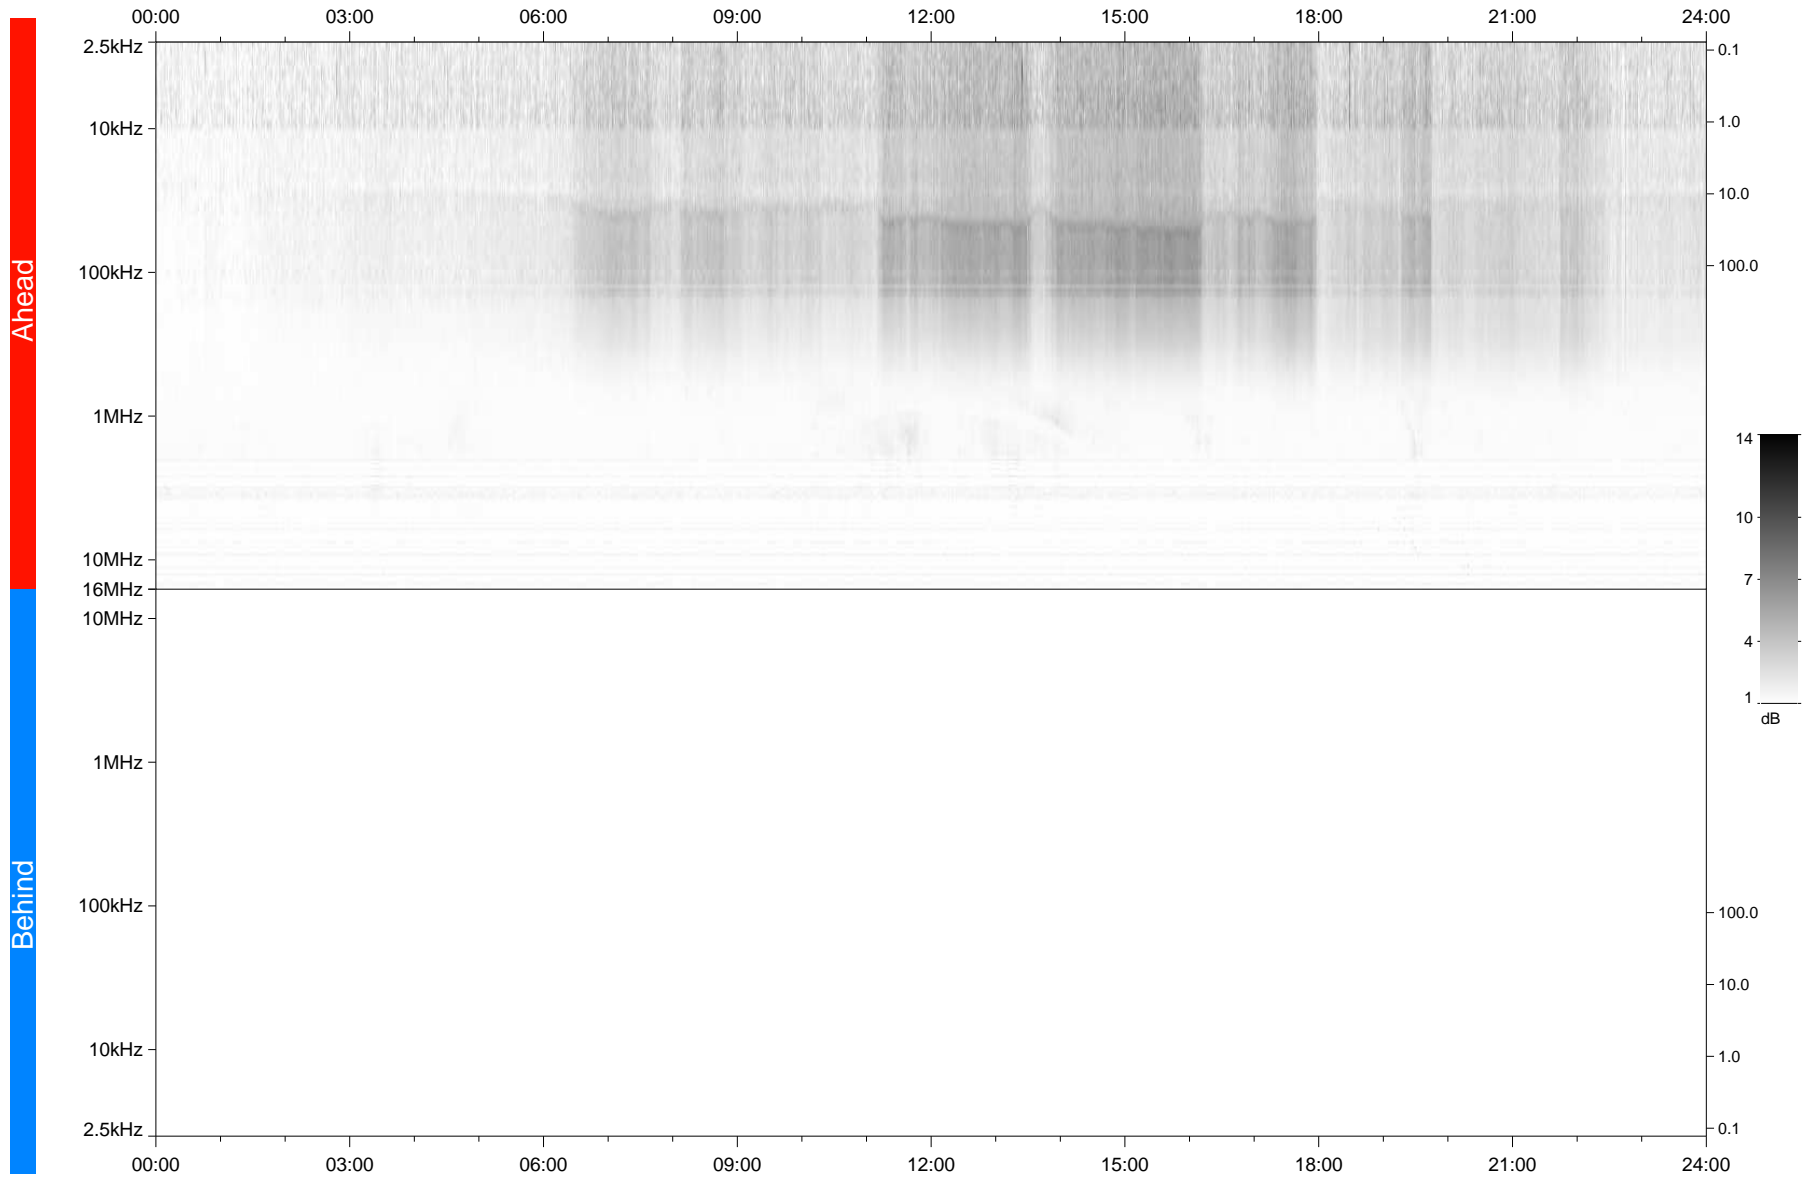

STEREO/WAVES Daily Summary - 14-Aug-2020 (DOY 227)

Ahead source file: swaves_ahead_2020_227_1_05.fin
Ahead PSE Angle: -65.4°

Behind PSE Angle: 59.4°
Behind source file: No STEREO-B data

Time (UTC)

file: stereo_swaves_daily-summary_gray_20200814_v03
made by: space.umn.edu on macOS with TDL 8.8.2 on 2022-09-15 16:04:09, with TLib V945 / dynspec V311