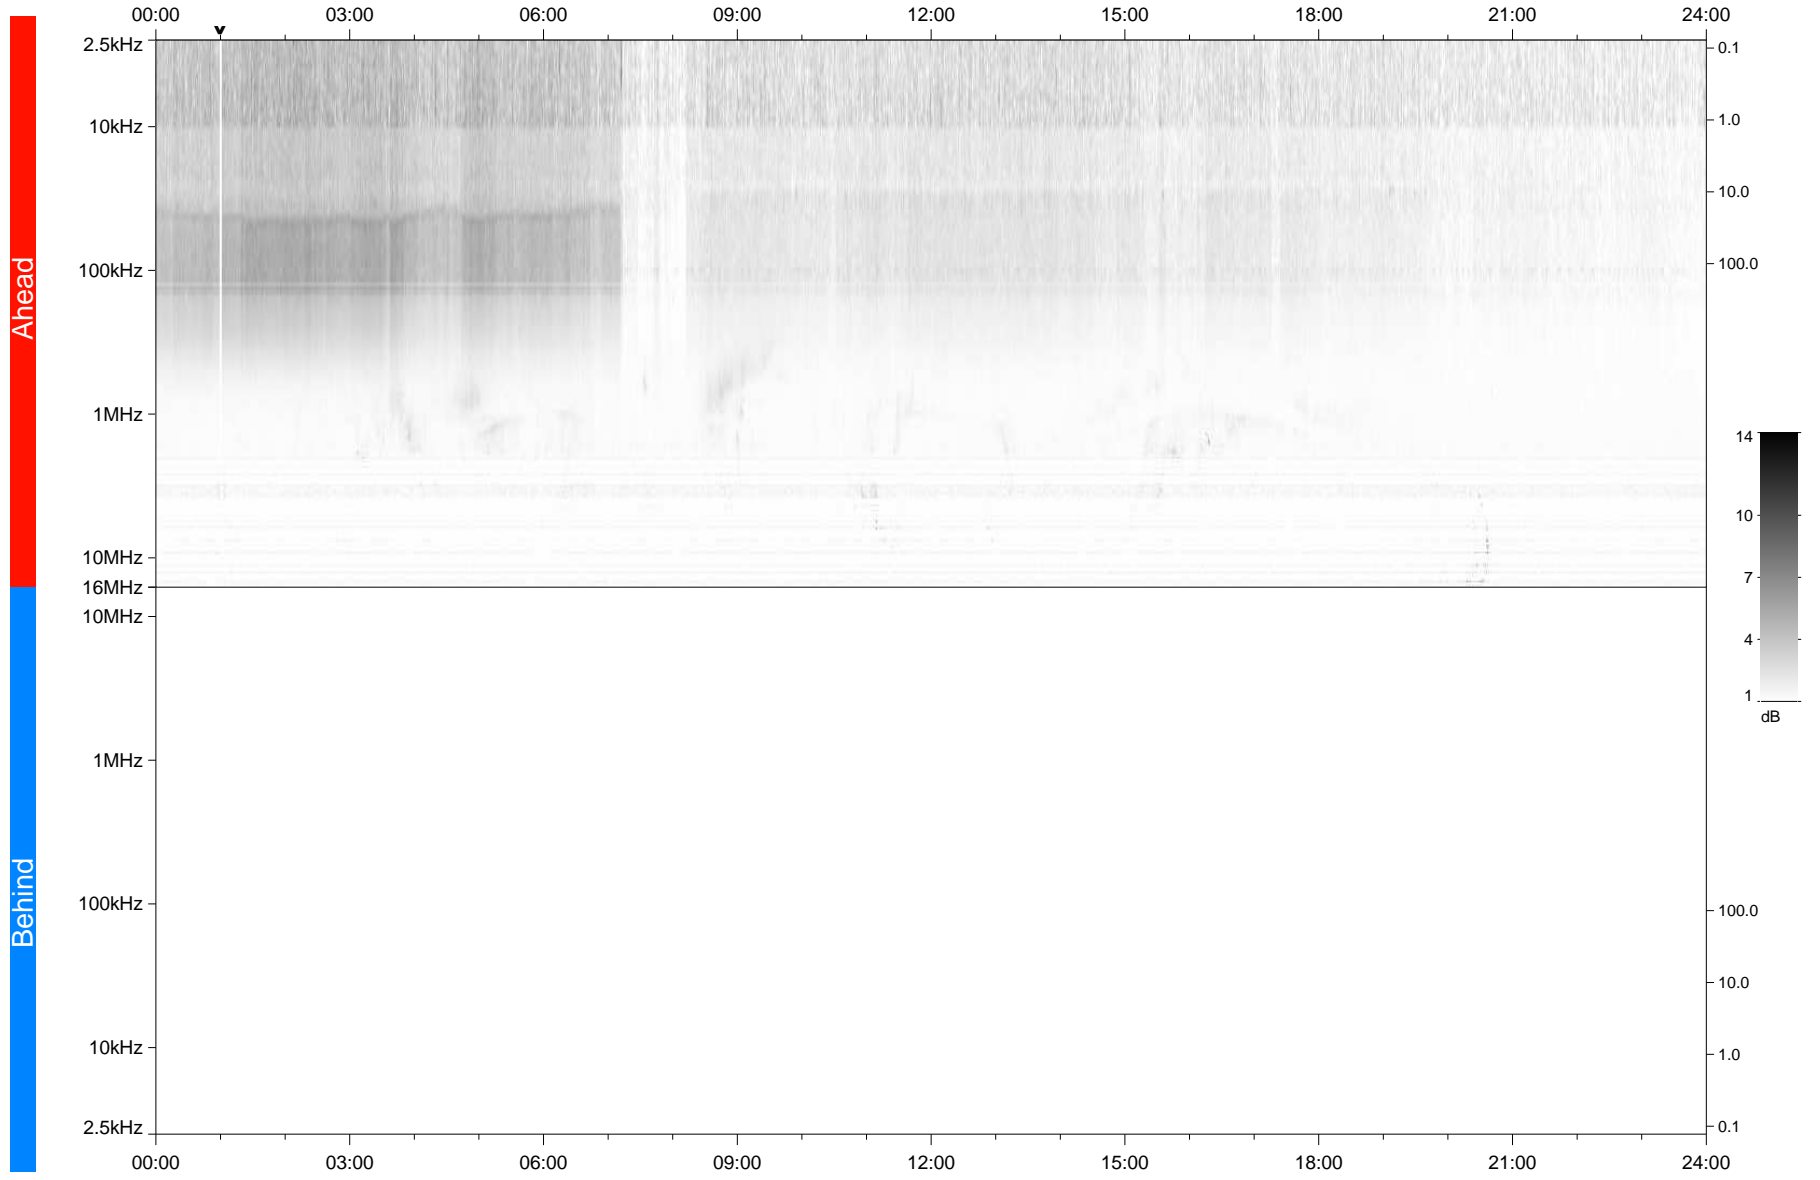

STEREO/WAVES Daily Summary - 13-Aug-2020 (DOY 226)

Ahead source file: swaves_ahead_2020_226_1_05.fin
Ahead PSE Angle: -65.4°

Behind PSE Angle: 59.5°
Behind source file: No STEREO-B data

Time (UTC)

file: stereo_swaves_daily-summary_gray_20200813_v04
made by: space.umn.edu on macOS with TDL 8.8.2 on 2022-10-03 16:55:44, with TLib V945 / dynspec V311