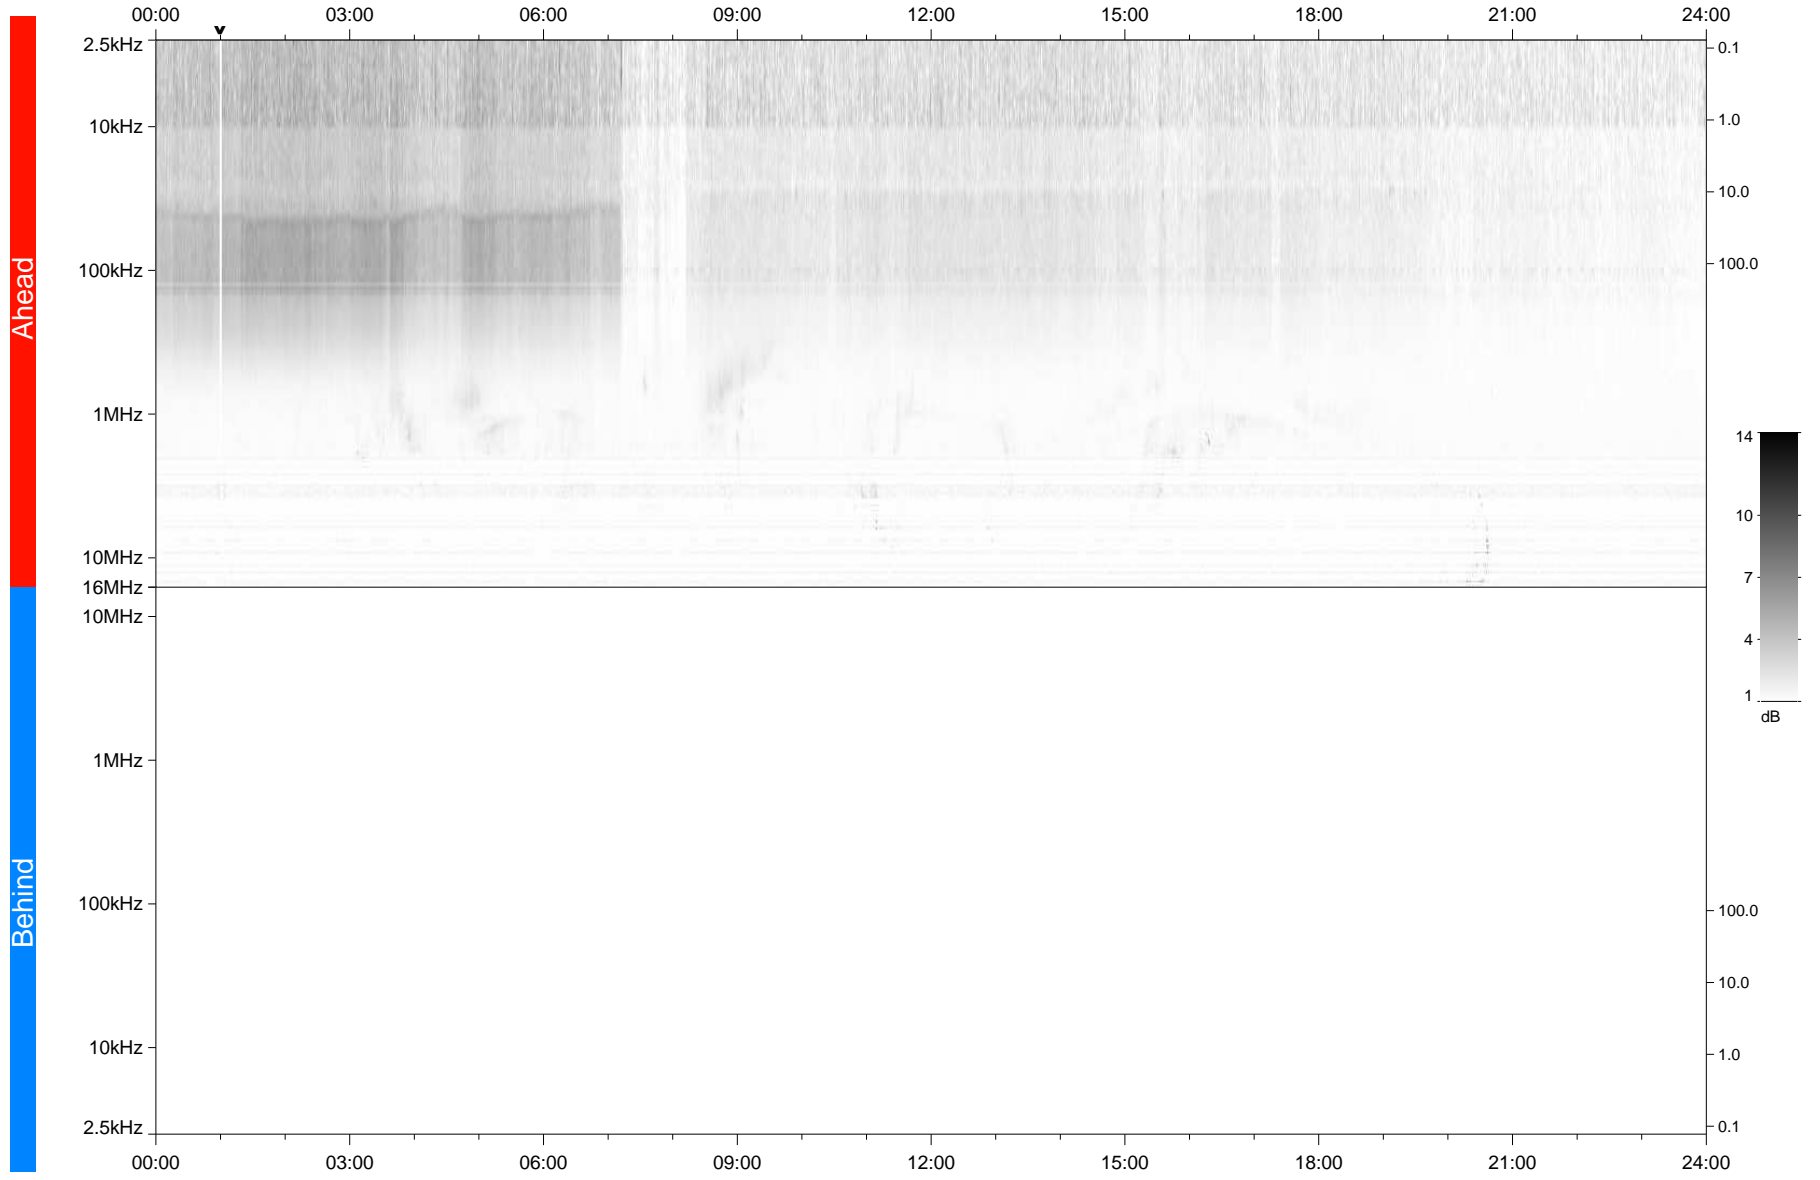

# STEREO/WAVES Daily Summary - 13-Aug-2020 (DOY 226)

Ahead source file: swaves\_ahead\_2020\_226\_1\_05.fin  
Ahead PSE Angle: -65.4°

Behind PSE Angle: 59.5°  
Behind source file: No STEREO-B data

Time (UTC)

file: stereo\_swaves\_daily-summary\_gray\_20200813\_v03  
made by: space.umn.edu on macOS with TDL 8.8.2 on 2022-09-15 16:02:45, with TLib V945 / dynspec V311