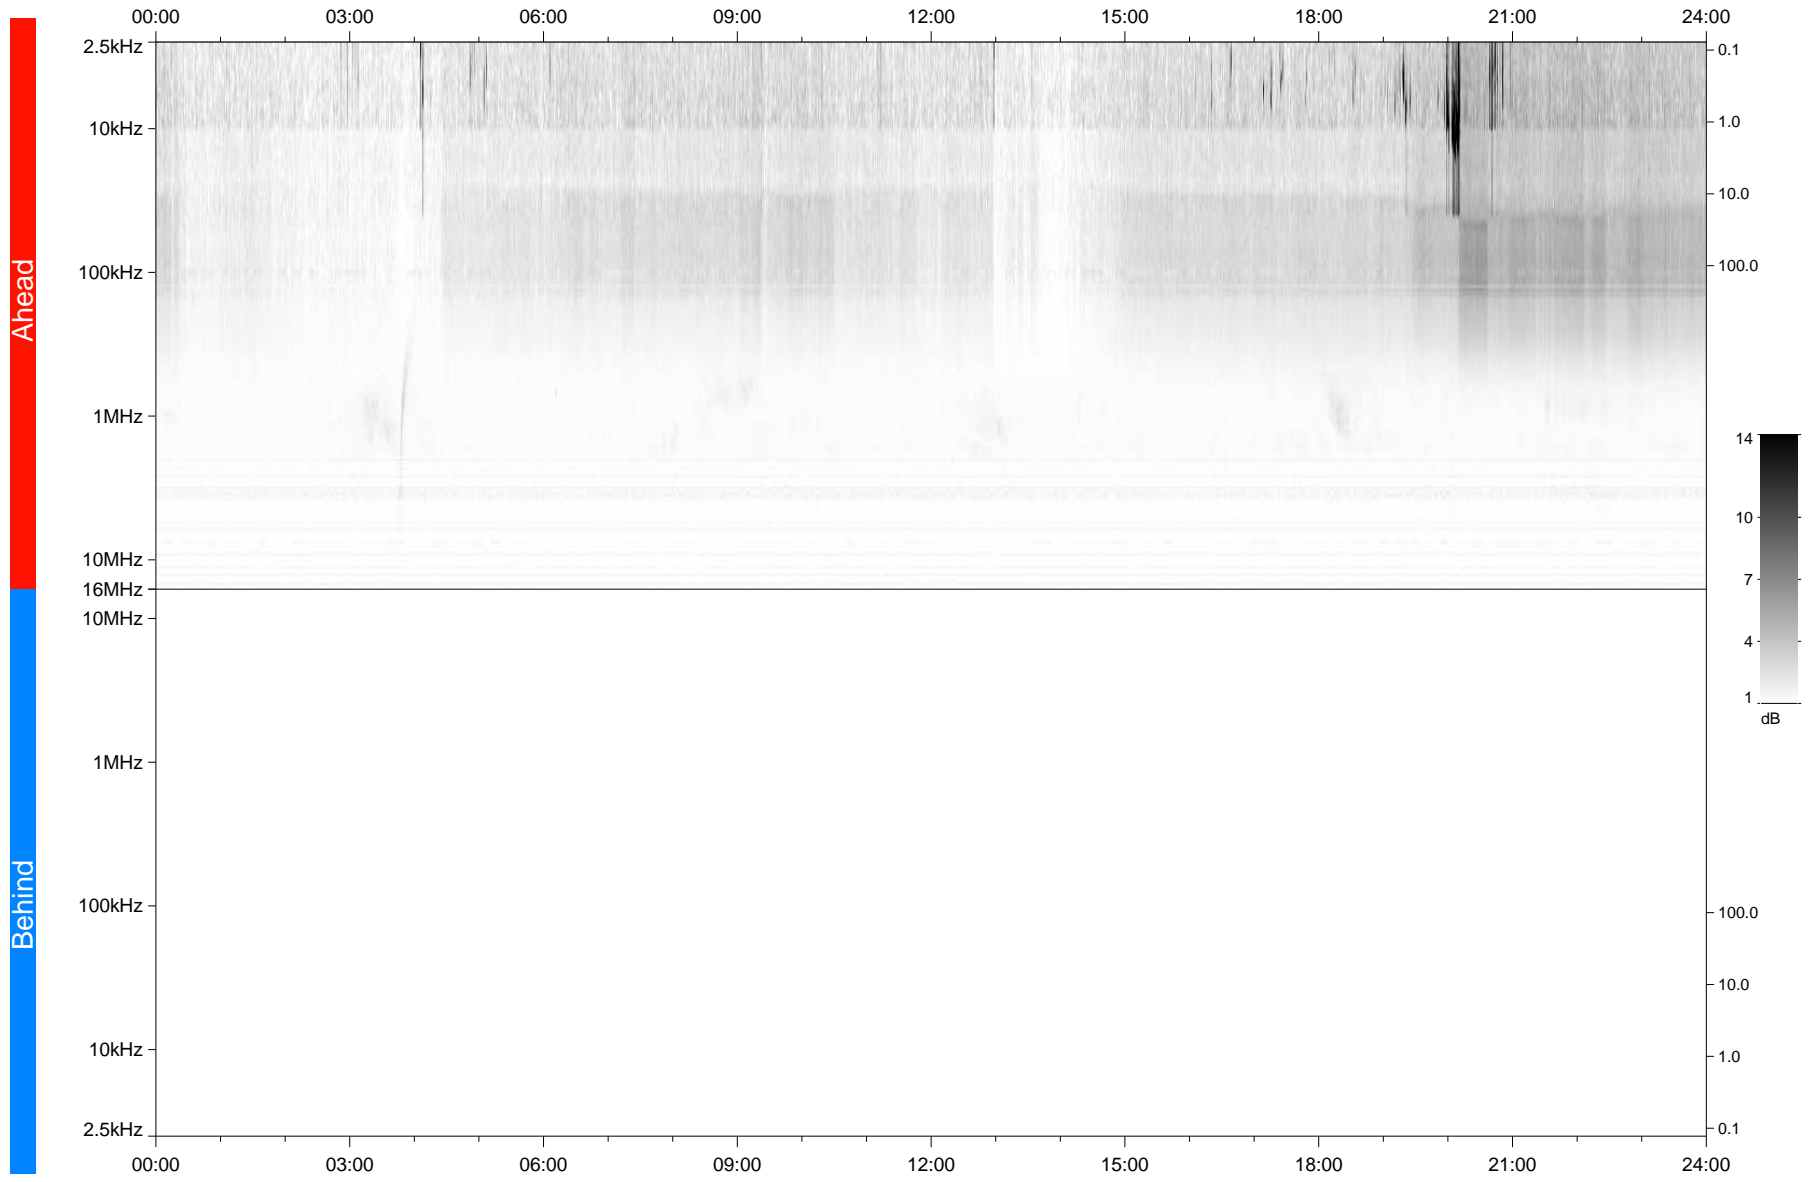

STEREO/WAVES Daily Summary - 12-Aug-2020 (DOY 225)

Ahead source file: swaves_ahead_2020_225_1_05.fin
Ahead PSE Angle: -65.6°

Behind PSE Angle: 59.5°
Behind source file: No STEREO-B data

Time (UTC)

file: stereo_swaves_daily-summary_gray_20200812_v04
made by: space.umn.edu on macOS with TDL 8.8.2 on 2022-10-03 16:54:16, with TLib V945 / dynspec V311