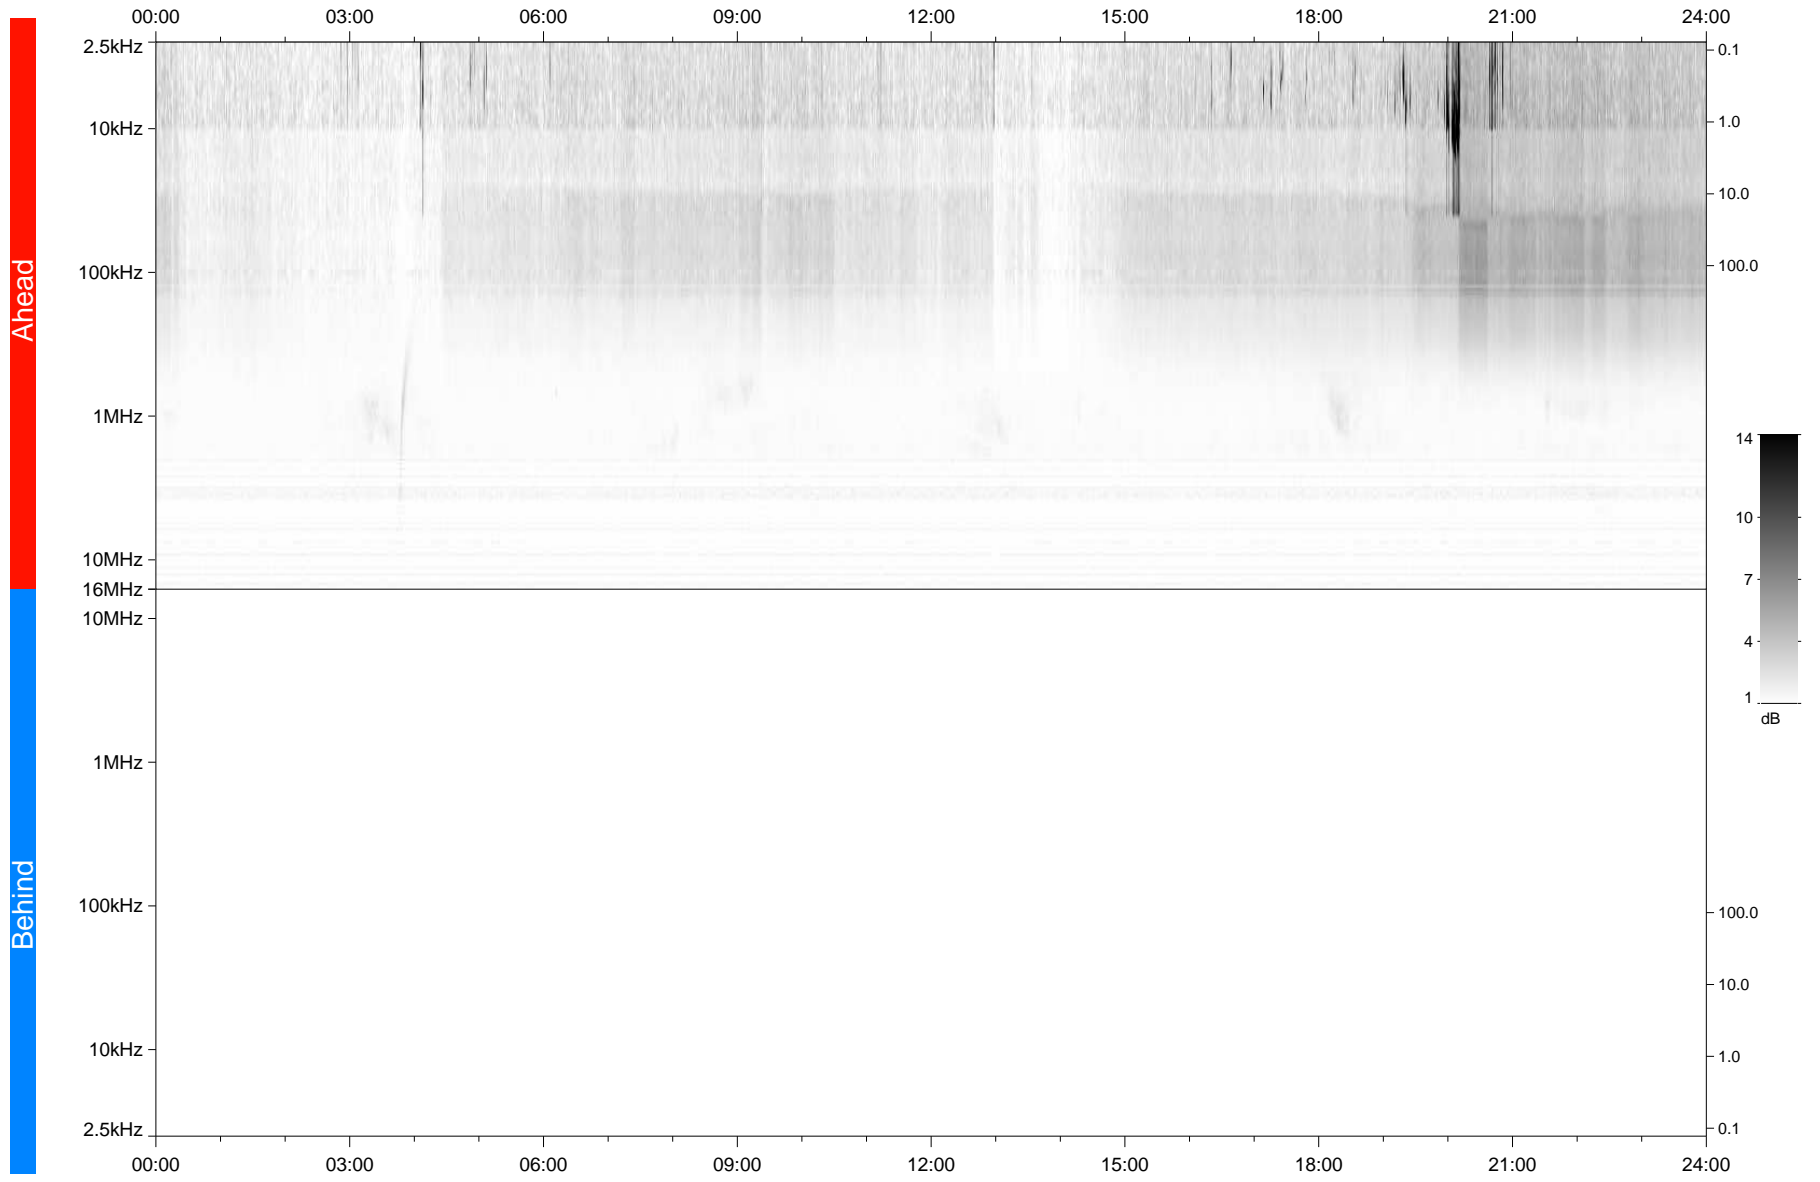

STEREO/WAVES Daily Summary - 12-Aug-2020 (DOY 225)

Ahead source file: swaves_ahead_2020_225_1_05.fin
Ahead PSE Angle: -65.6°

Behind PSE Angle: 59.5°
Behind source file: No STEREO-B data

Time (UTC)

file: stereo_swaves_daily-summary_gray_20200812_v03
made by: space.umn.edu on macOS with TDL 8.8.2 on 2022-09-15 16:01:24, with Tlib V945 / dynspec V311