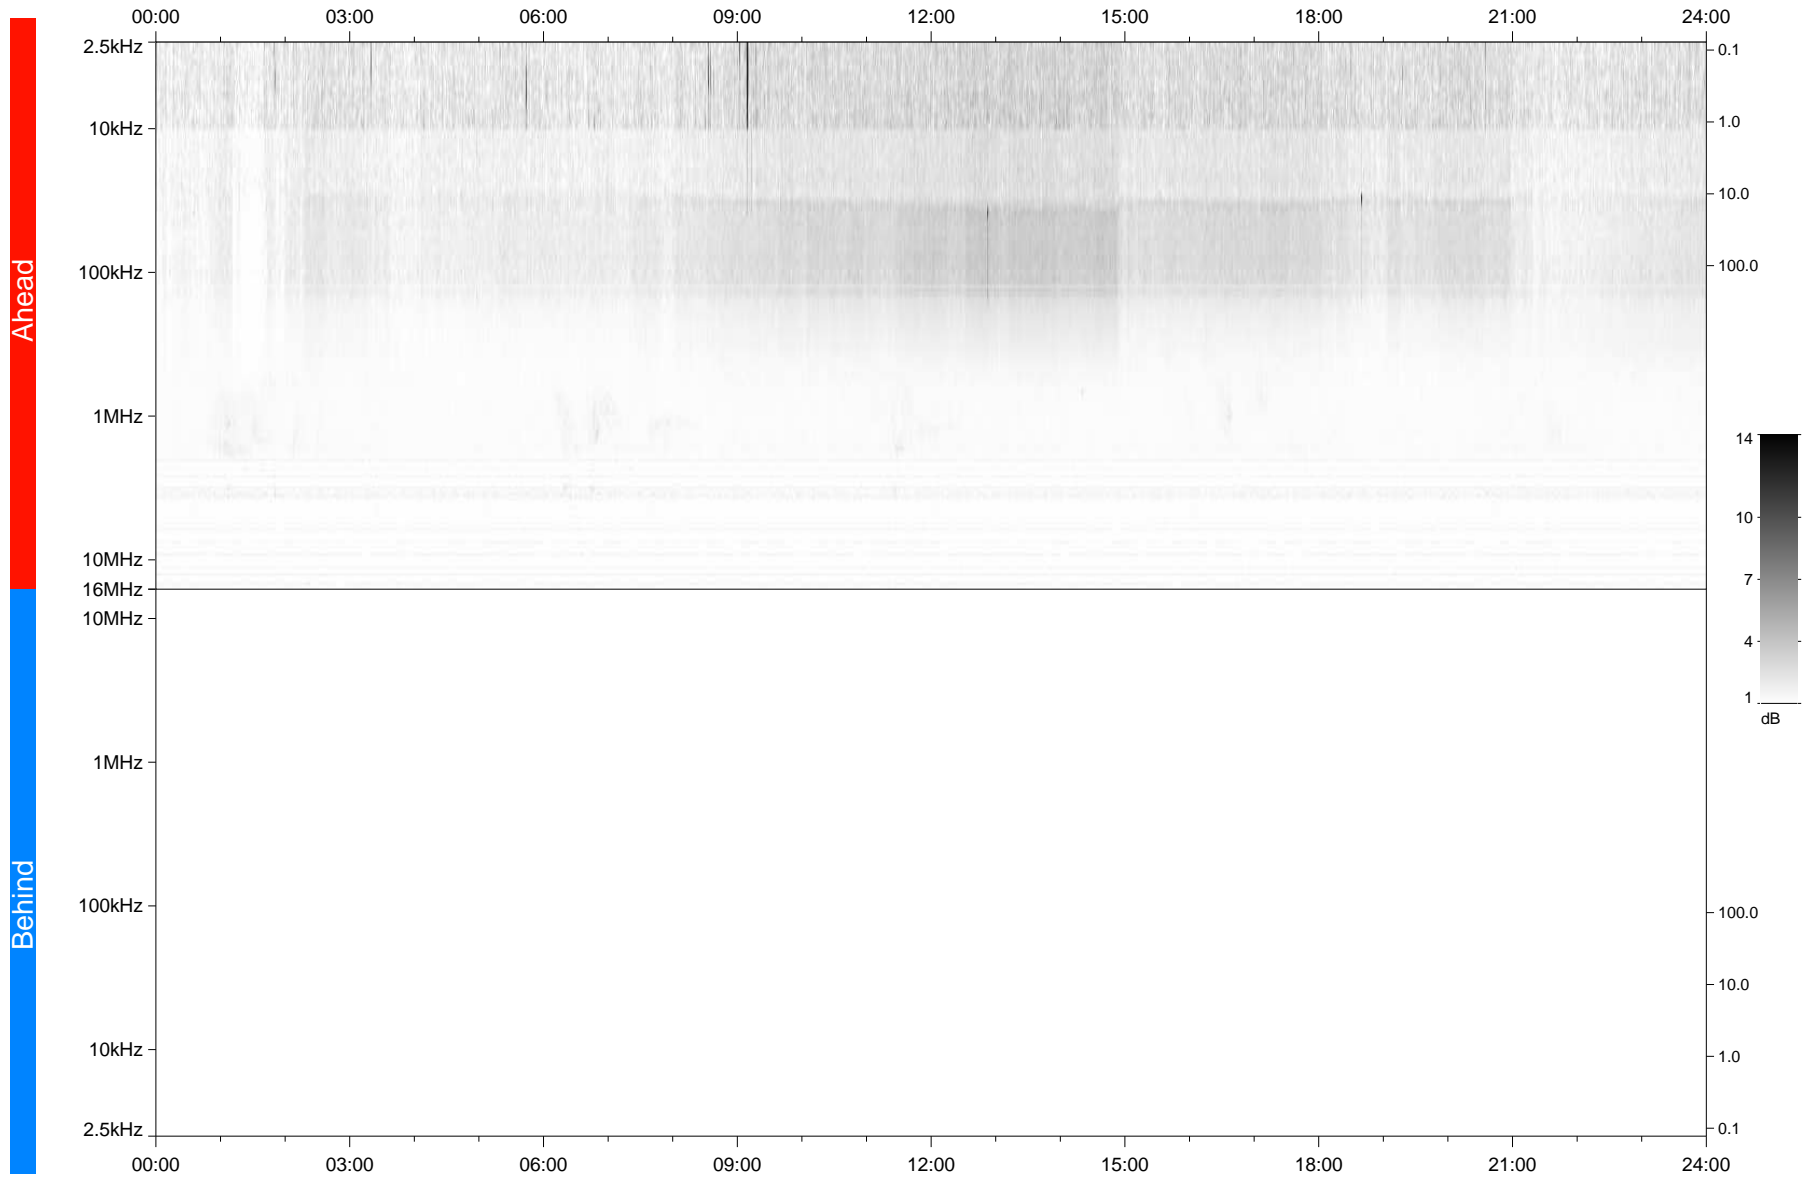

# STEREO/WAVES Daily Summary - 10-Aug-2020 (DOY 223)

Ahead source file: swaves\_ahead\_2020\_223\_1\_05.fin  
Ahead PSE Angle: -65.7°

Behind PSE Angle: 59.6°  
Behind source file: No STEREO-B data

Time (UTC)

file: stereo\_swaves\_daily-summary\_gray\_20200810\_v04  
made by: space.umn.edu on macOS with TDL 8.8.2 on 2022-10-03 16:51:16, with TLib V945 / dynspec V311