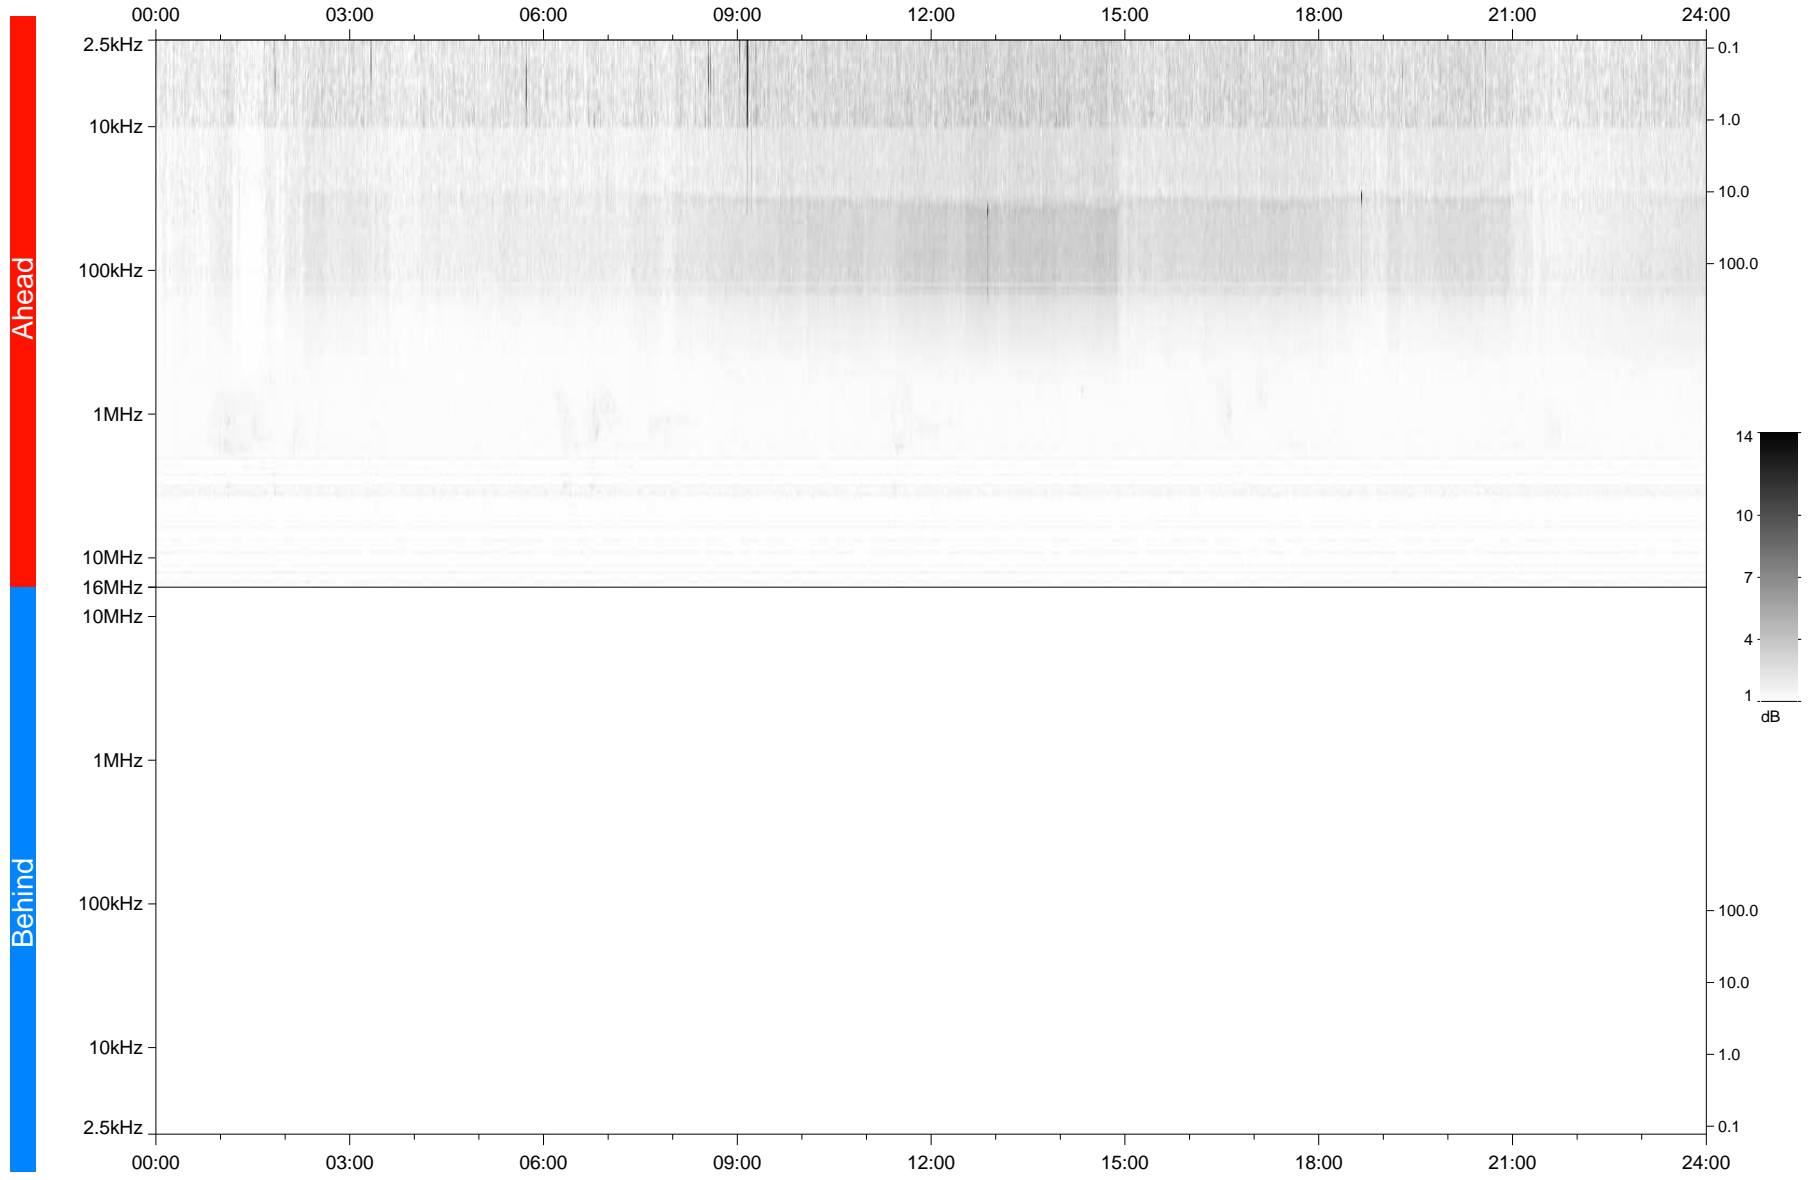

STEREO/WAVES Daily Summary - 10-Aug-2020 (DOY 223)

Ahead source file: swaves_ahead_2020_223_1_05.fin
Ahead PSE Angle: -65.7°

Behind PSE Angle: 59.6°
Behind source file: No STEREO-B data

Time (UTC)

file: stereo_swaves_daily-summary_gray_20200810_v03
made by: space.umn.edu on macOS with TDL 8.8.2 on 2022-09-15 15:58:40, with TLib V945 / dynspec V311