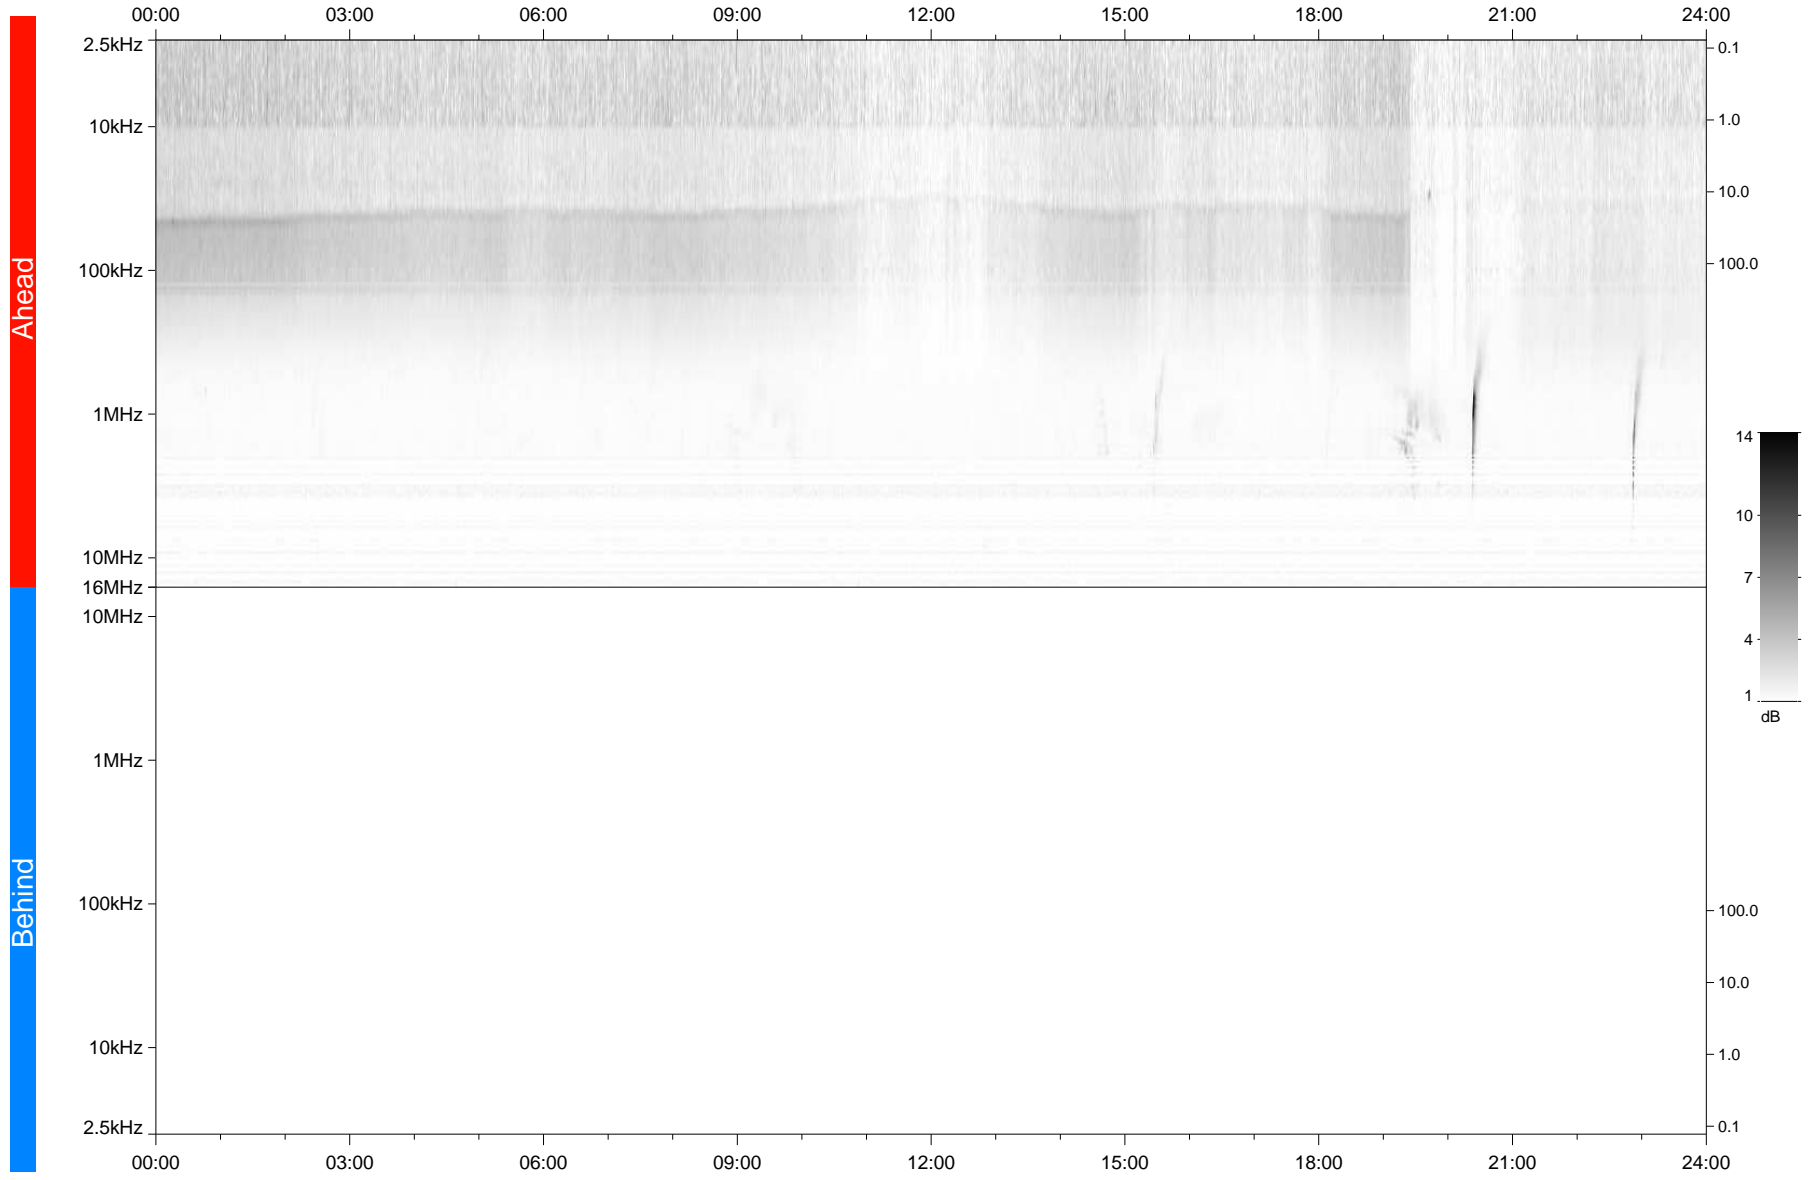

# STEREO/WAVES Daily Summary - 08-Aug-2020 (DOY 221)

Ahead source file: swaves\_ahead\_2020\_221\_1\_05.fin  
Ahead PSE Angle: -65.9°

Behind PSE Angle: 59.7°  
Behind source file: No STEREO-B data

Time (UTC)

file: stereo\_swaves\_daily-summary\_gray\_20200808\_v04  
made by: space.umn.edu on macOS with TDL 8.8.2 on 2022-10-03 16:48:16, with TLib V945 / dynspec V311