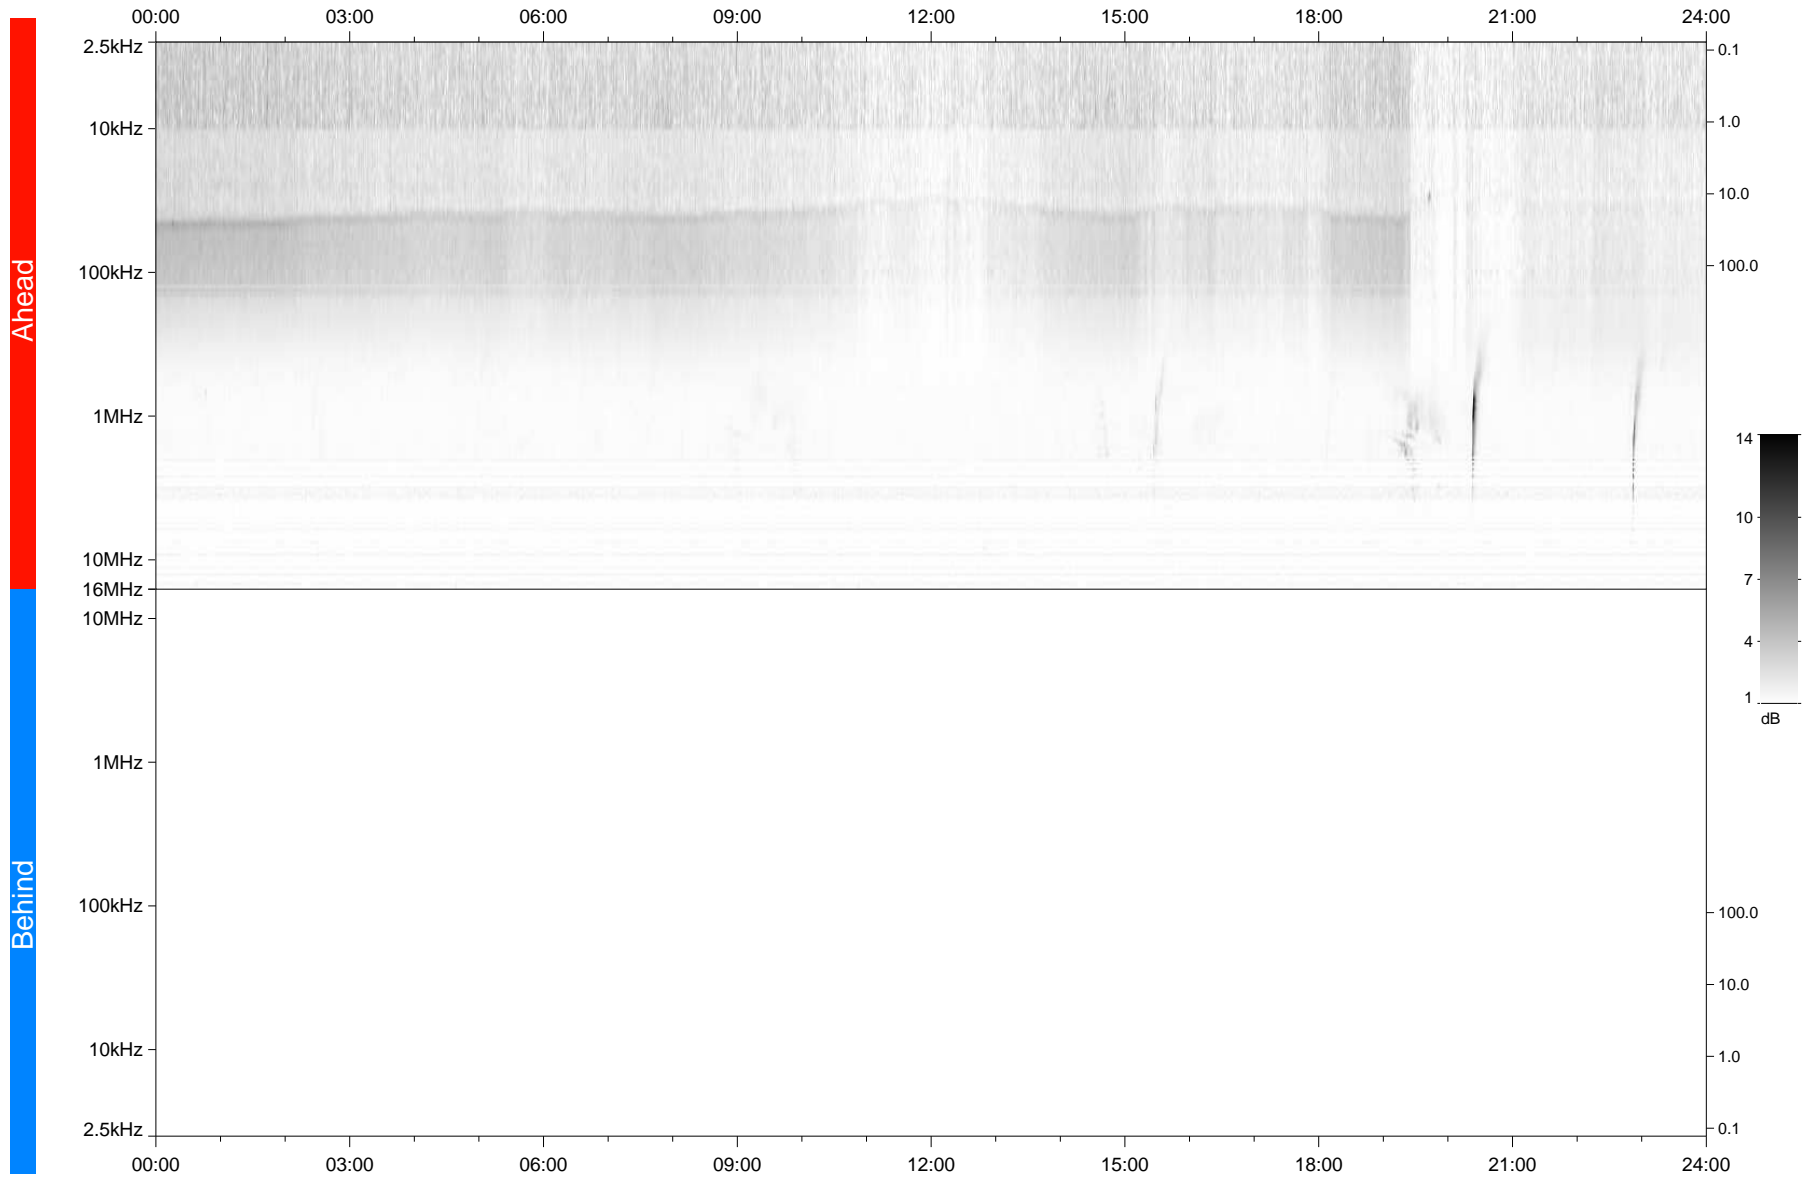

# STEREO/WAVES Daily Summary - 08-Aug-2020 (DOY 221)

Ahead source file: swaves\_ahead\_2020\_221\_1\_05.fin  
Ahead PSE Angle: -65.9°

Behind PSE Angle: 59.7°  
Behind source file: No STEREO-B data

Time (UTC)

file: stereo\_swaves\_daily-summary\_gray\_20200808\_v03  
made by: space.umn.edu on macOS with IDL 8.8.2 on 2022-09-15 15:55:56, with TMLib V945 / dynspec V311