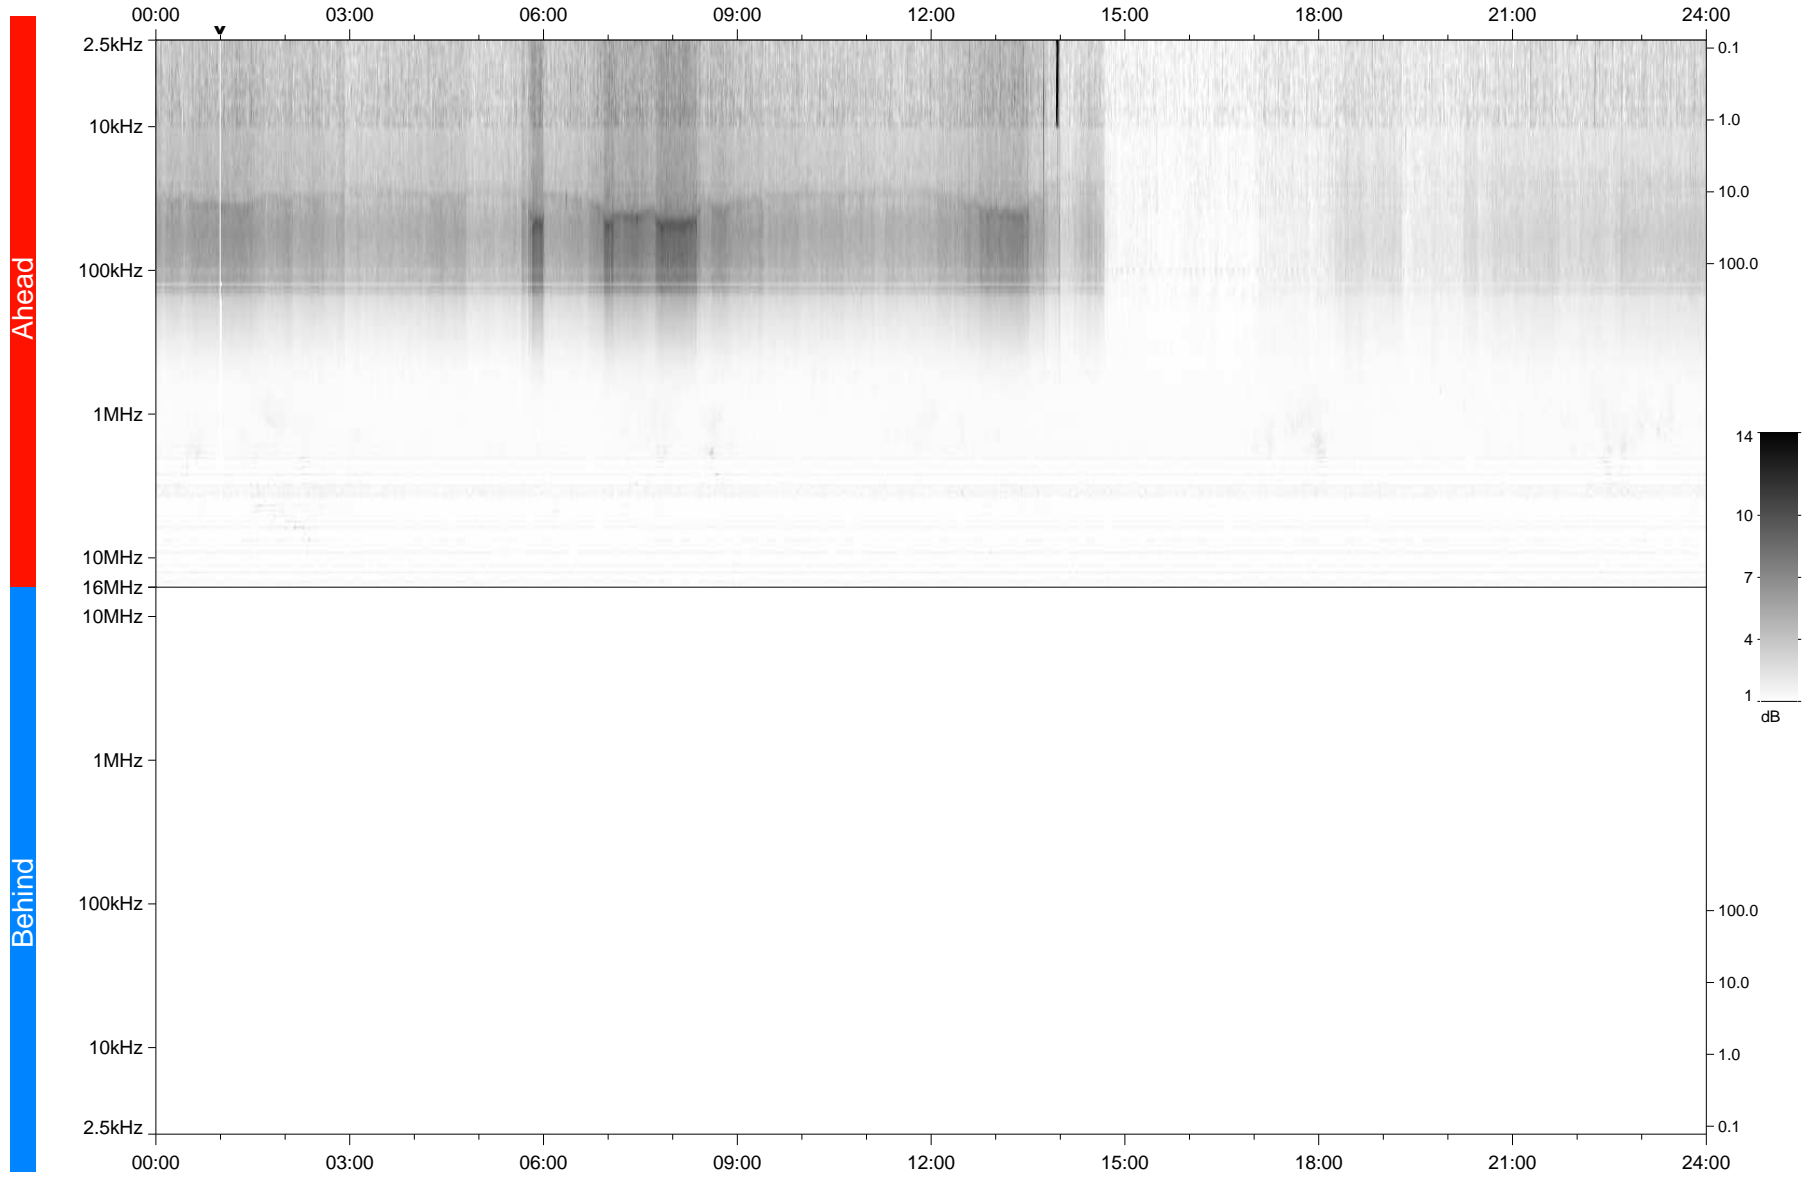

STEREO/WAVES Daily Summary - 05-Aug-2020 (DOY 218)

Ahead source file: swaves_ahead_2020_218_1_05.fin
Ahead PSE Angle: -66.2°

Behind PSE Angle: 59.8°
Behind source file: No STEREO-B data

Time (UTC)

file: stereo_swaves_daily-summary_gray_20200805_v04
made by: space.umn.edu on macOS with TDL 8.8.2 on 2022-10-03 16:43:48, with TLib V945 / dynspec V311