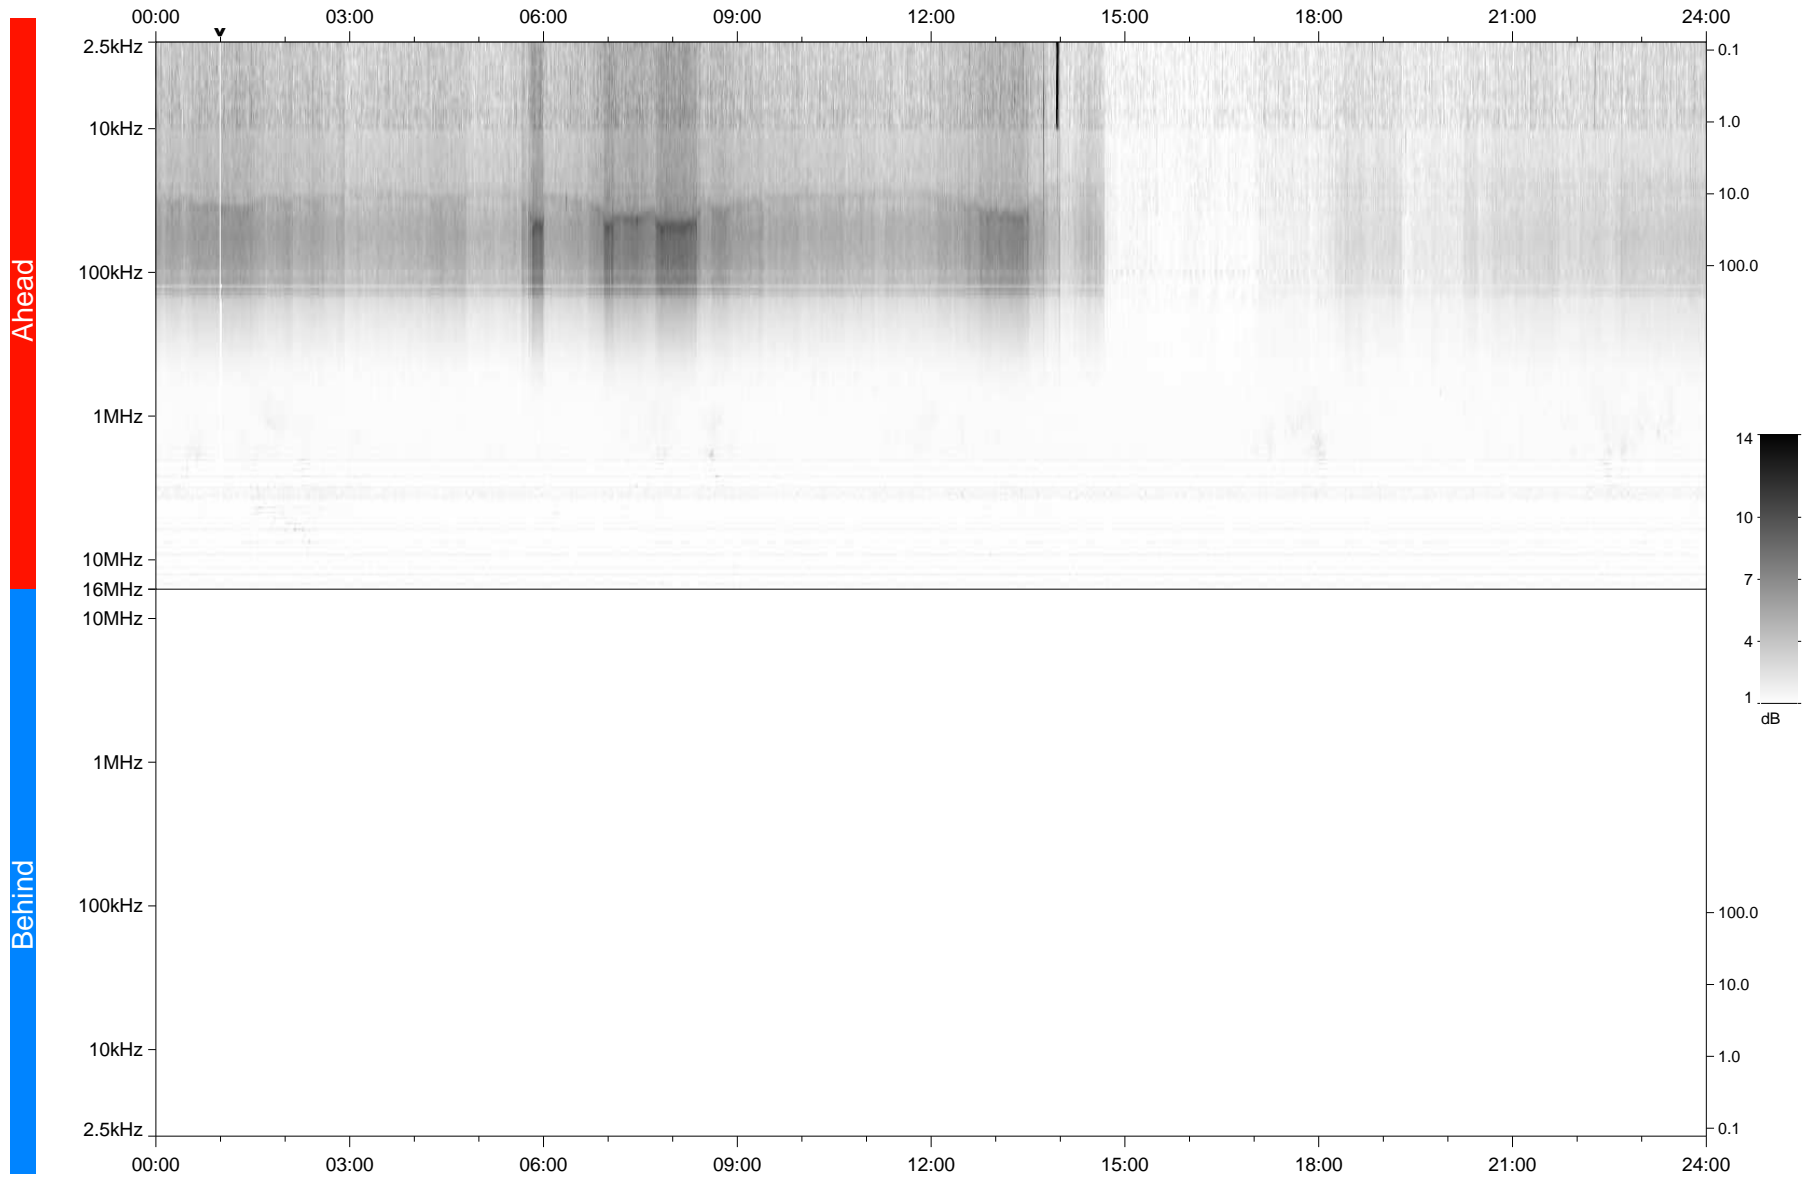

STEREO/WAVES Daily Summary - 05-Aug-2020 (DOY 218)

Ahead source file: swaves_ahead_2020_218_1_05.fin
Ahead PSE Angle: -66.2°

Behind PSE Angle: 59.8°
Behind source file: No STEREO-B data

Time (UTC)

file: stereo_swaves_daily-summary_gray_20200805_v03
made by: space.umn.edu on macOS with IDL 8.8.2 on 2022-09-15 15:51:50, with TMLib V945 / dynspec V311